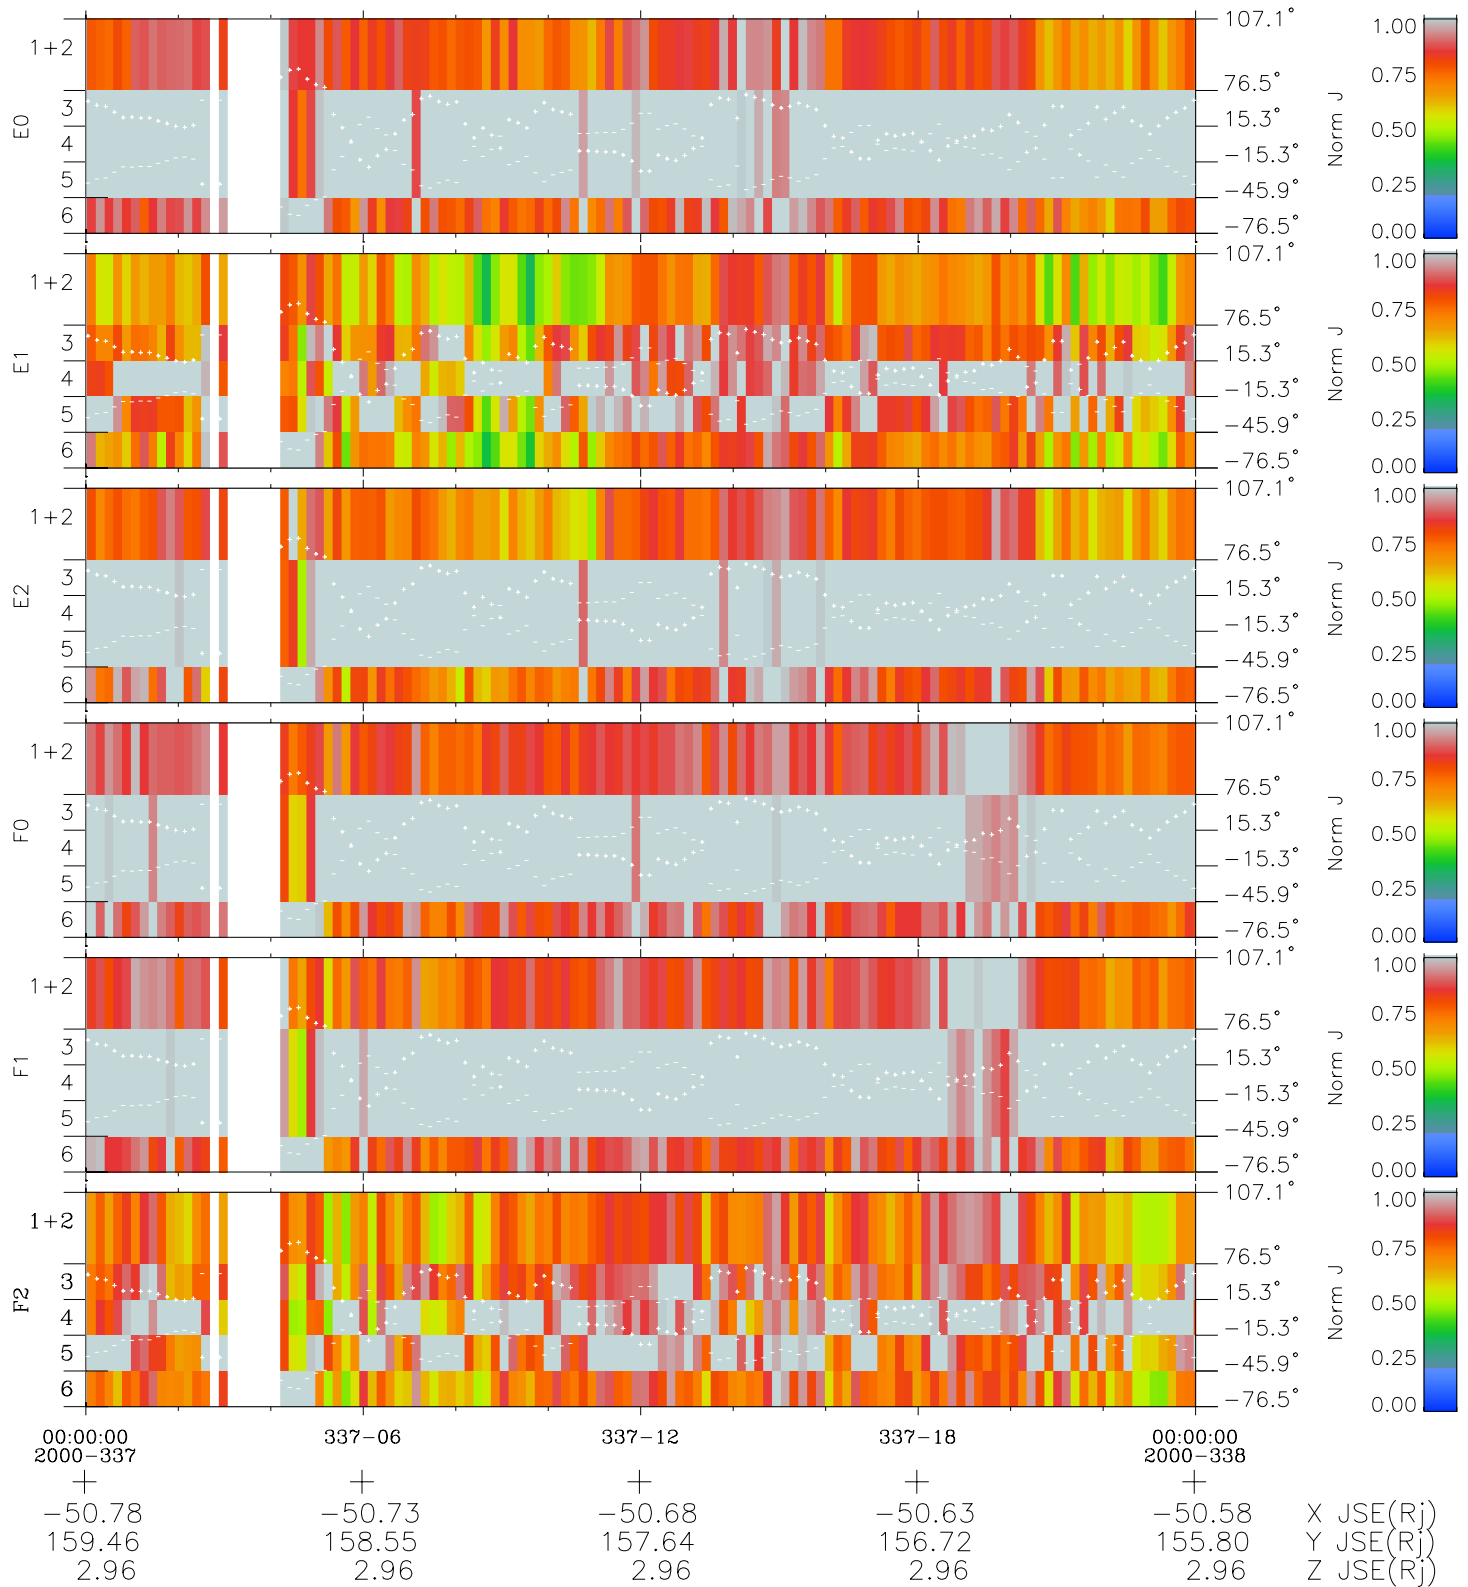

# Galileo EPD Real Elevation Anisotropies 00337

Software Version: RTELEV\_NORM V 1.20  
 Data Production: 18-05-01  
 Plot Production: Mon Sep 17 17:15:29 2001  
 Color File: wondr3  
 Geofactor File: 1.1

- ◇ = Jupiter look direction
- = Corotation look direction