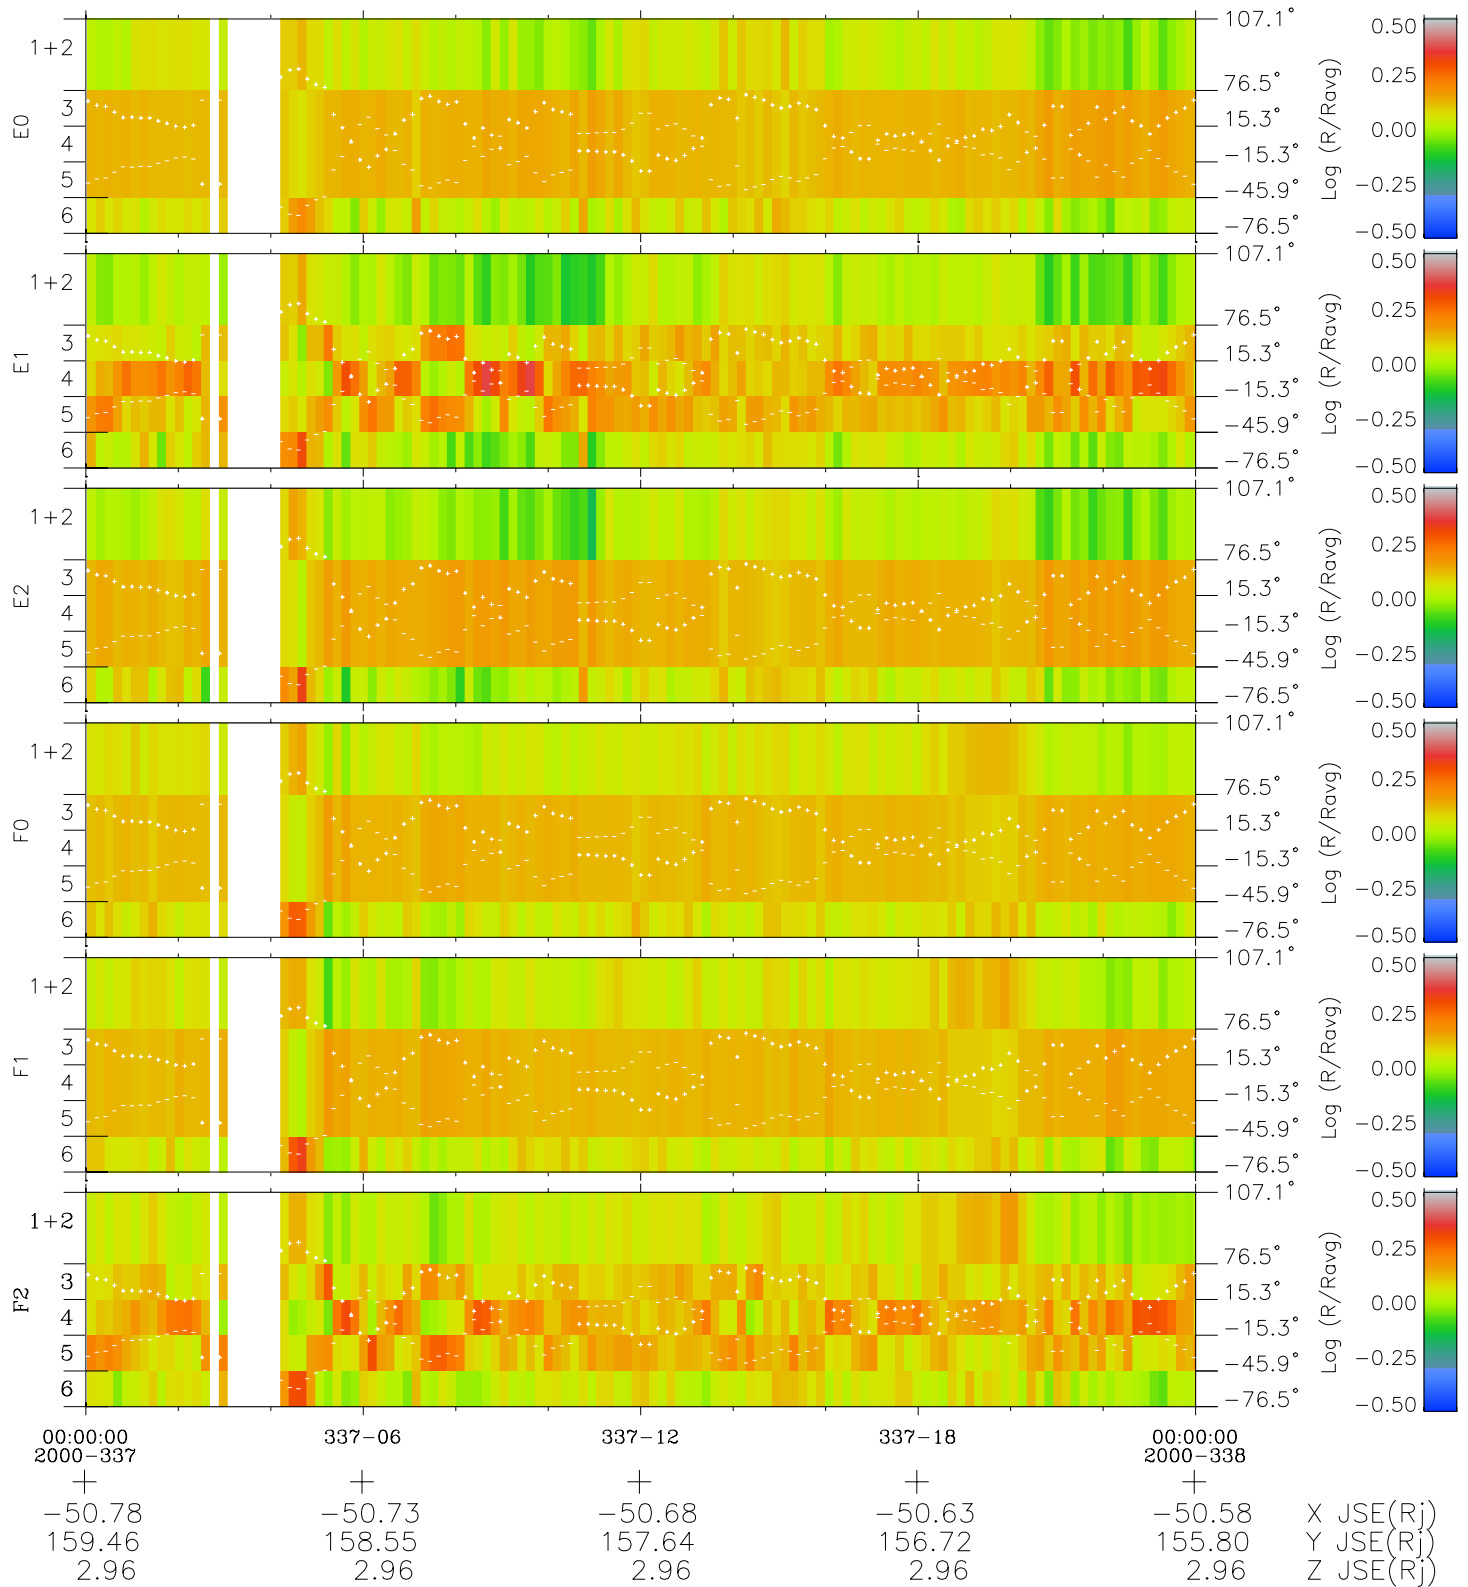

# Galileo EPD Real Elevation Anisotropies 00337

Software Version: RTELEV\_MEAN V 1.20  
 Data Production: 18-05-01  
 Plot Production: Mon Sep 17 17:15:06 2001  
 Color File: wondr3  
 Geofactor File: 1.1

- ◇ = Jupiter look direction
- = Corotation look direction