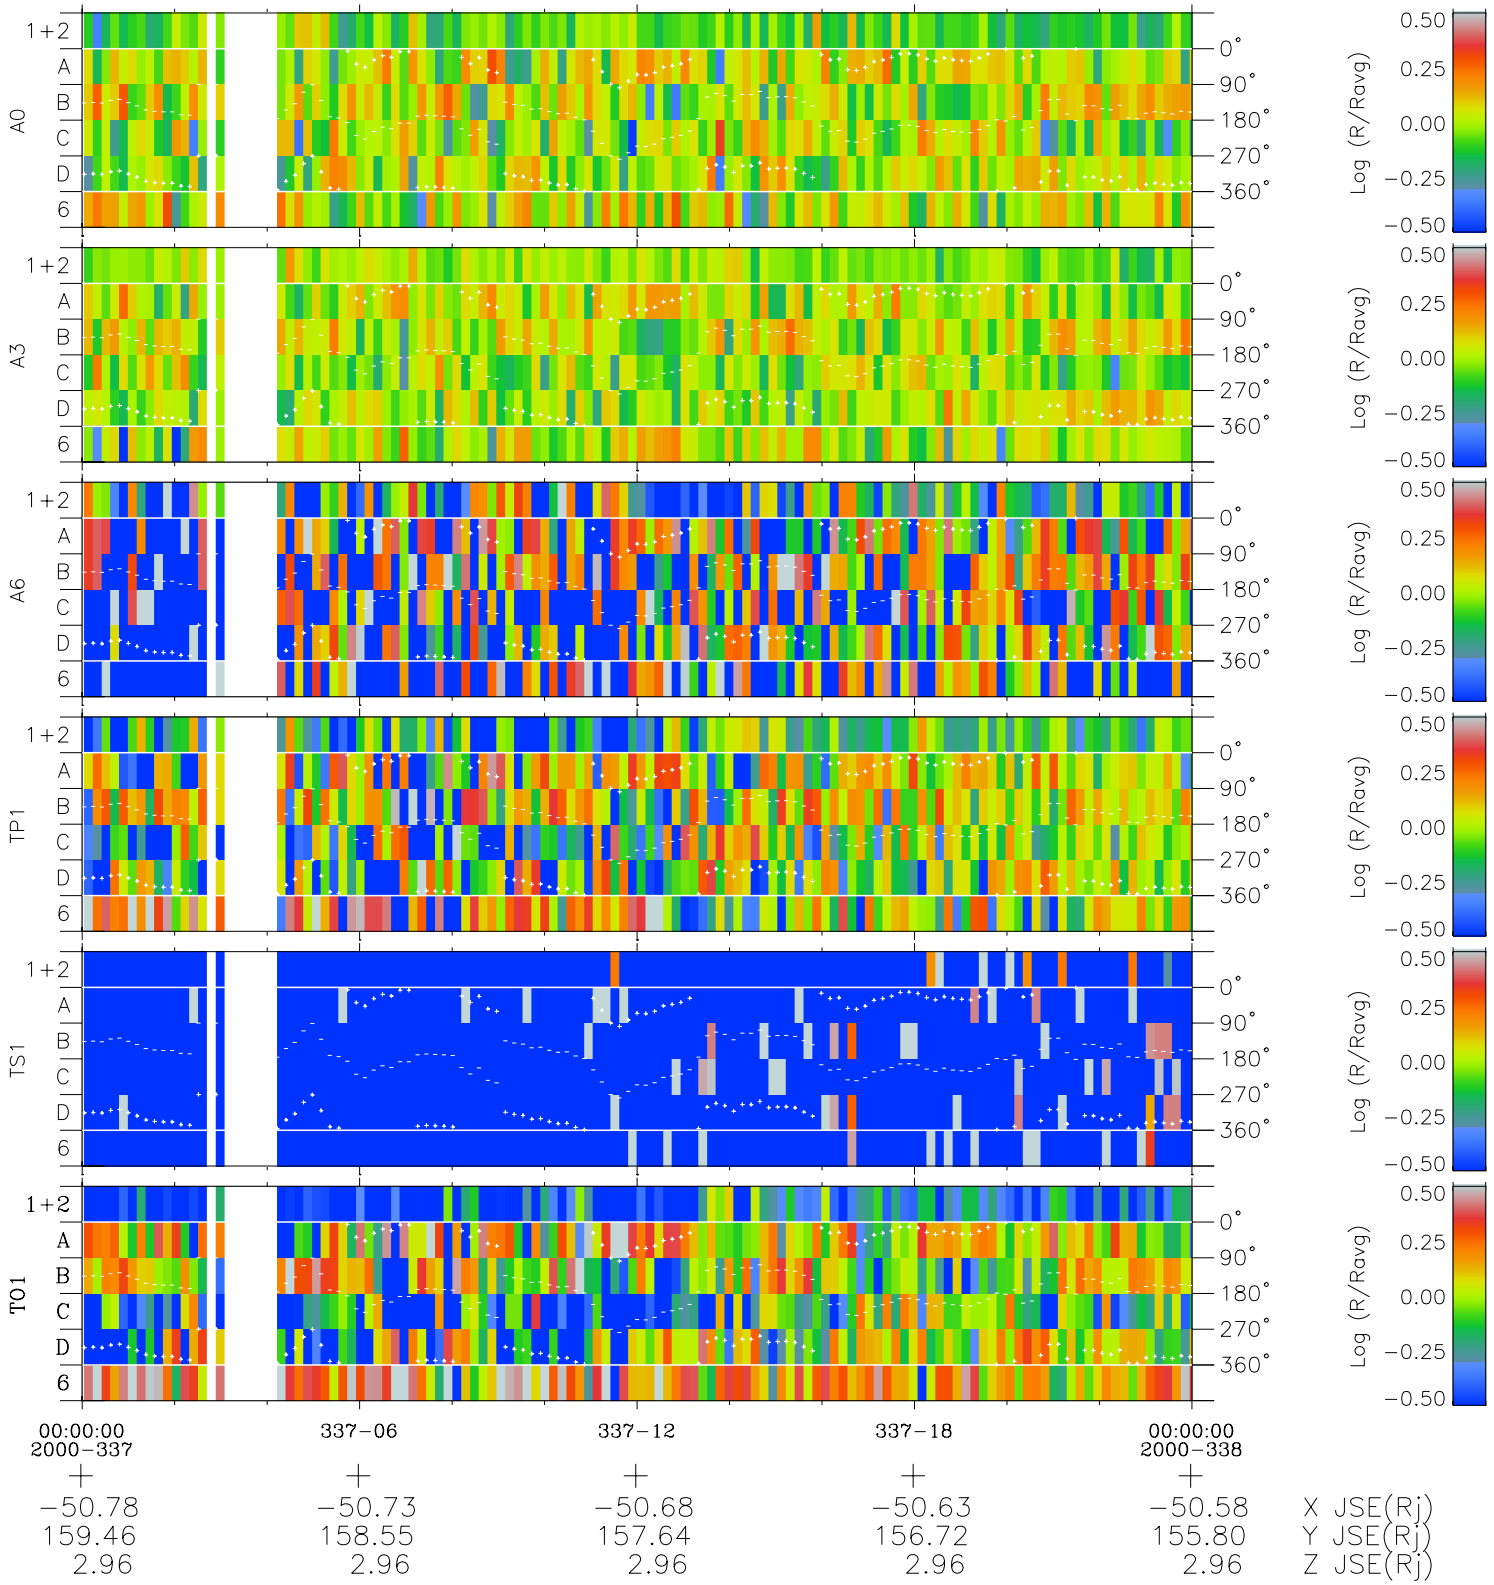

Galileo EPD Real Time Azimuth Anisotropies 00337

Software Version: RTAZIM_MEAN V 1.20
 Data Production: 18-05-01
 Plot Production: Mon Sep 17 17:15:35 2001
 Color File: wondr3
 Geofactor File: 1.1

- ◇ = Jupiter look direction
- = Corotation look direction