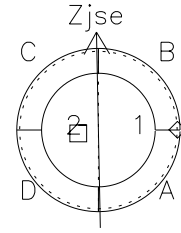

Galileo EPD Real Time Azimuth Anisotropies 00337

Software Version: RTAZIM_MEAN V 1.20
 Data Production: 18-05-01
 Plot Production: Mon Sep 17 17:15:35 2001
 Color File: wondr3
 Geofactor File: 1.1

- ◇ = Jupiter look direction
- = Corotation look direction