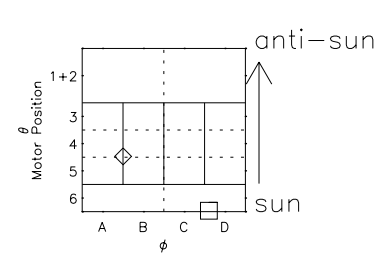

Galileo EPD Real Time Azimuth Anisotropies 00337

Software Version: RTAZIM_MEAN V 1.20
 Data Production: 18-05-01
 Plot Production: Mon Sep 17 17:15:35 2001
 Color File: wondr3
 Geofactor File: 1.1

- ◇ = Jupiter look direction
- = Corotation look direction