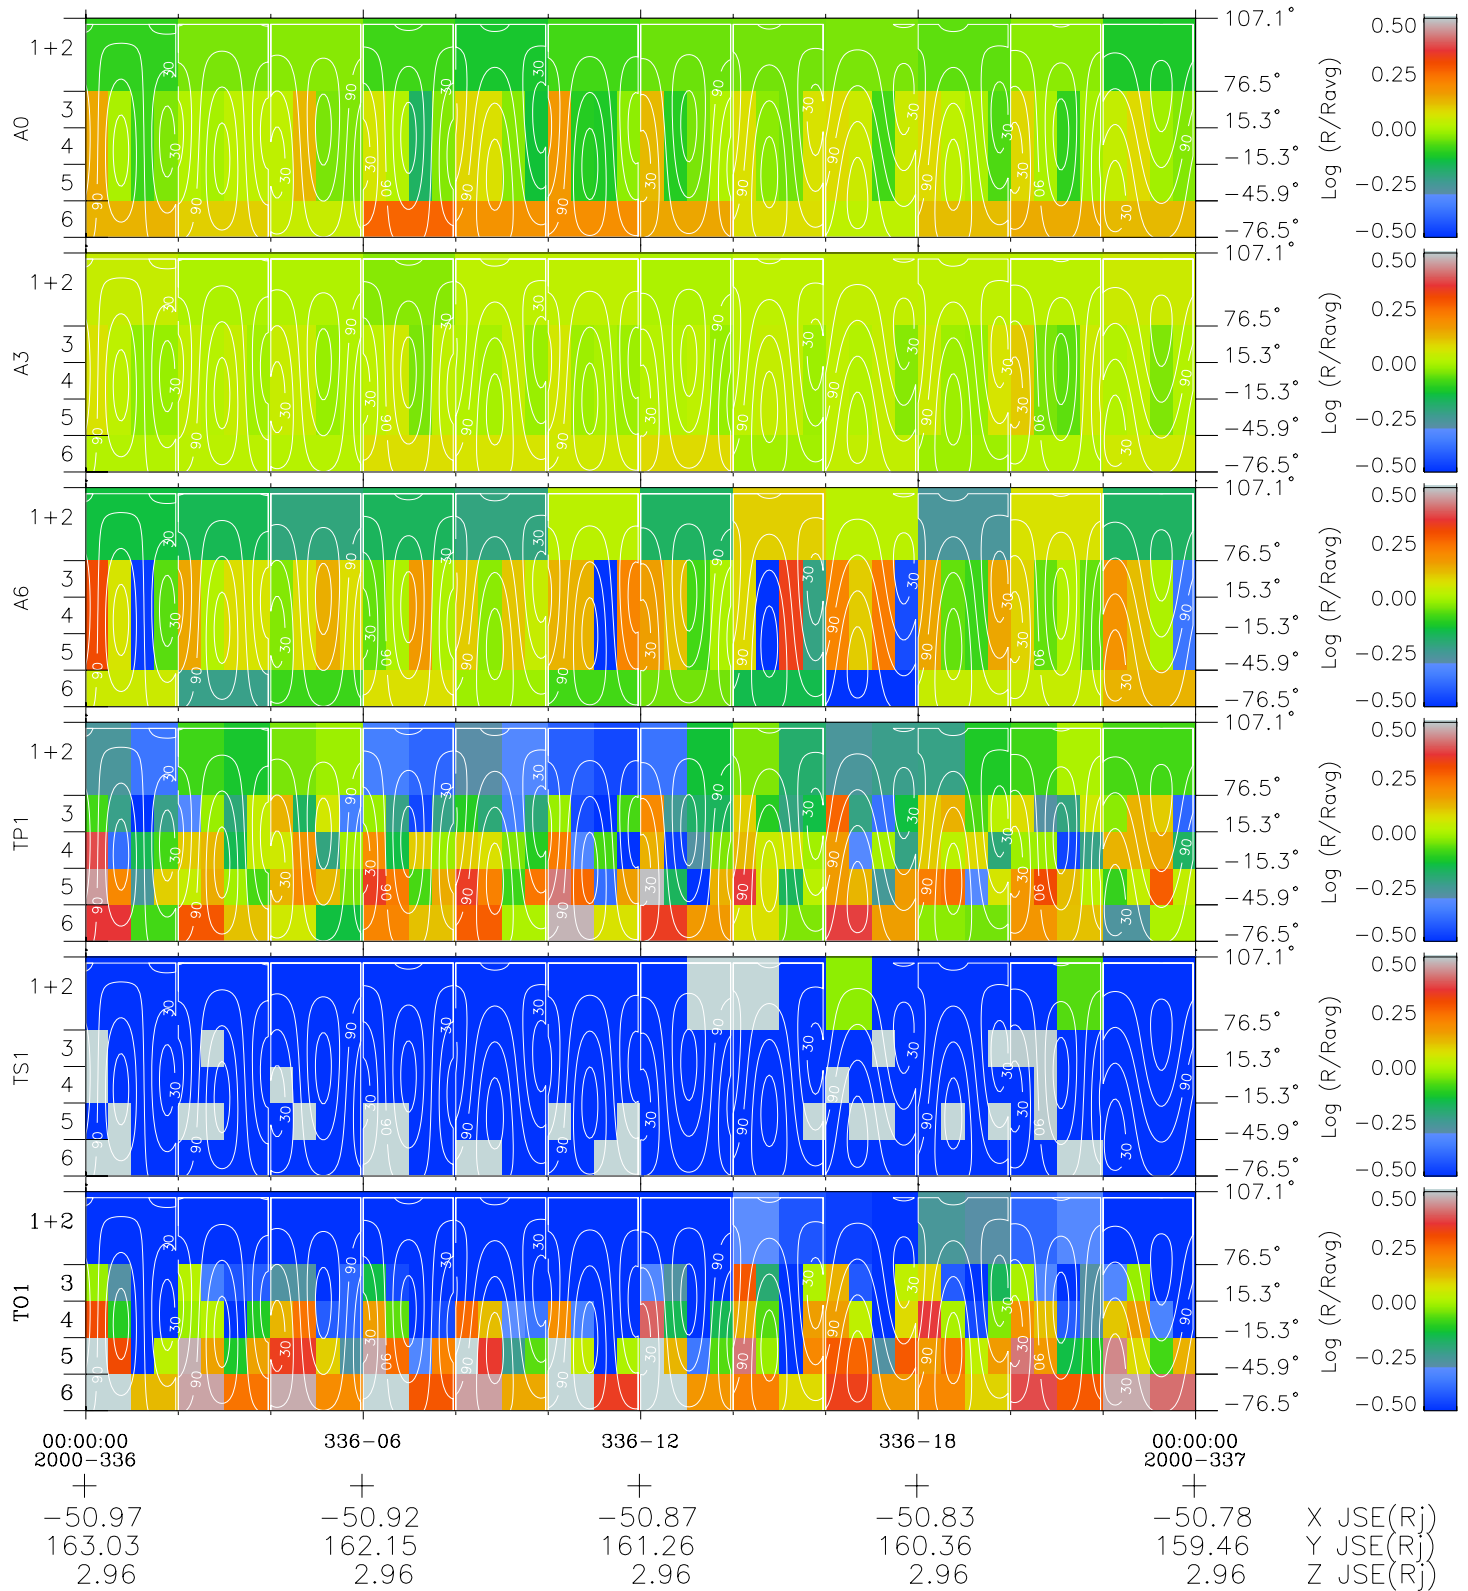

Galileo EPD Real Time All-Sky Anisotropies 00336

Software Version: RTSKY_MEAN V 1.20
 Data Production: 18-05-01
 Plot Production: Mon Sep 17 17:06:12 2001
 Color File: wondr3
 Geofactor File: 1.1

- ◇ = Jupiter look direction
- = Corotation look direction