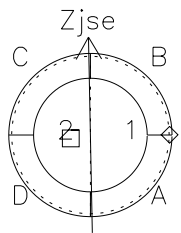

# Galileo EPD Real-Time Six-Sector 00336

Software Version: RTLINE\_R6 V 1.20  
Data Production: 18-05-01  
Plot Production: Mon Sep 17 17:08:05 2001

◇ = Jupiter look direction  
□ = Corotation look direction