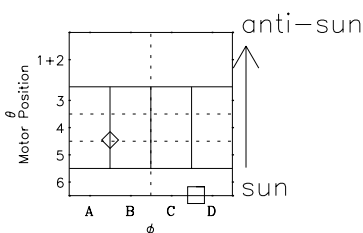

# Galileo EPD Real-Time Six-Sector 00336

Software Version: RTLINE\_R6 V 1.20  
Data Production: 18-05-01  
Plot Production: Mon Sep 17 17:08:05 2001

◇ = Jupiter look direction  
□ = Corotation look direction