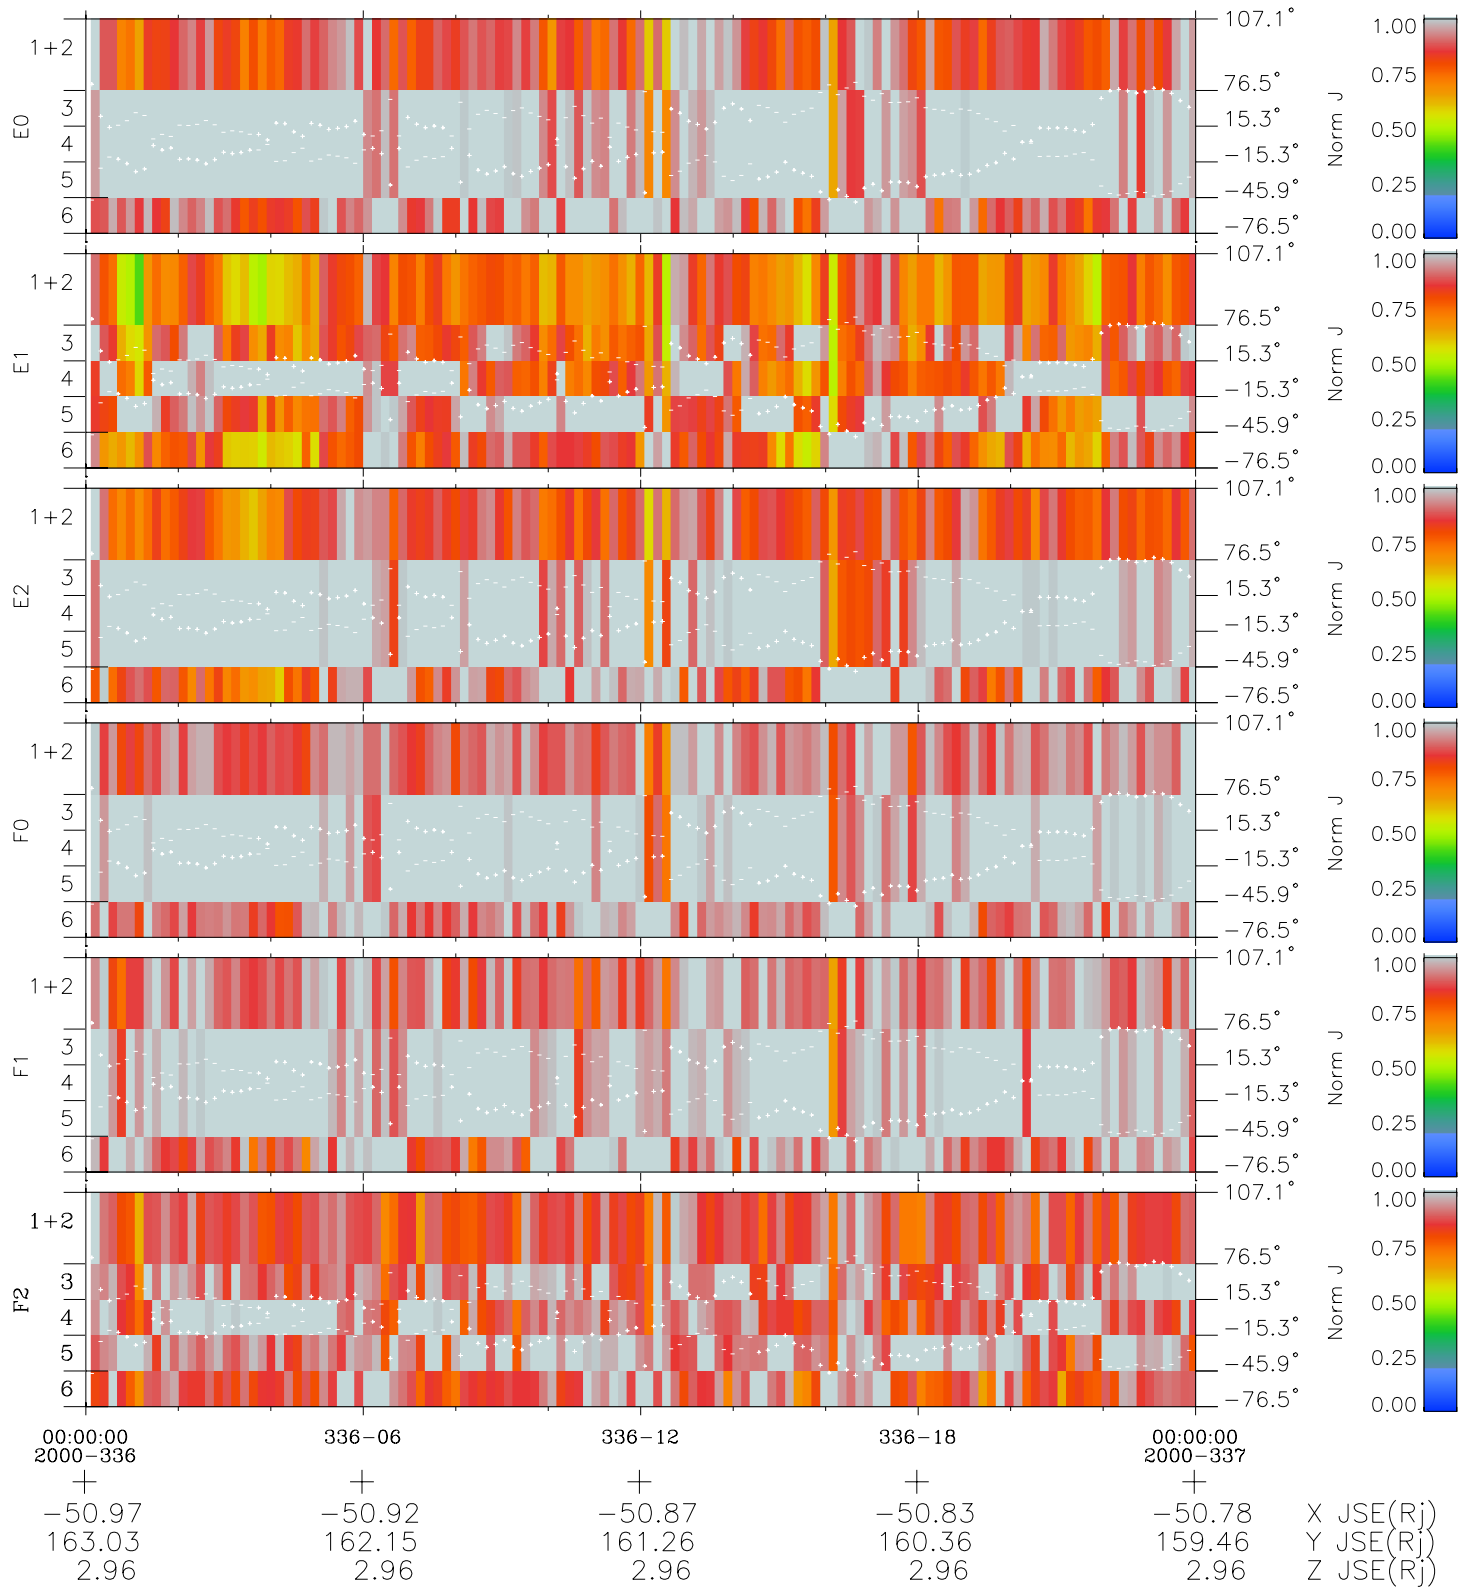

# Galileo EPD Real Elevation Anisotropies 00336

Software Version: RTELEV\_NORM V 1.20  
 Data Production: 18-05-01  
 Plot Production: Mon Sep 17 17:07:21 2001  
 Color File: wondr3  
 Geofactor File: 1.1

- ◇ = Jupiter look direction
- = Corotation look direction