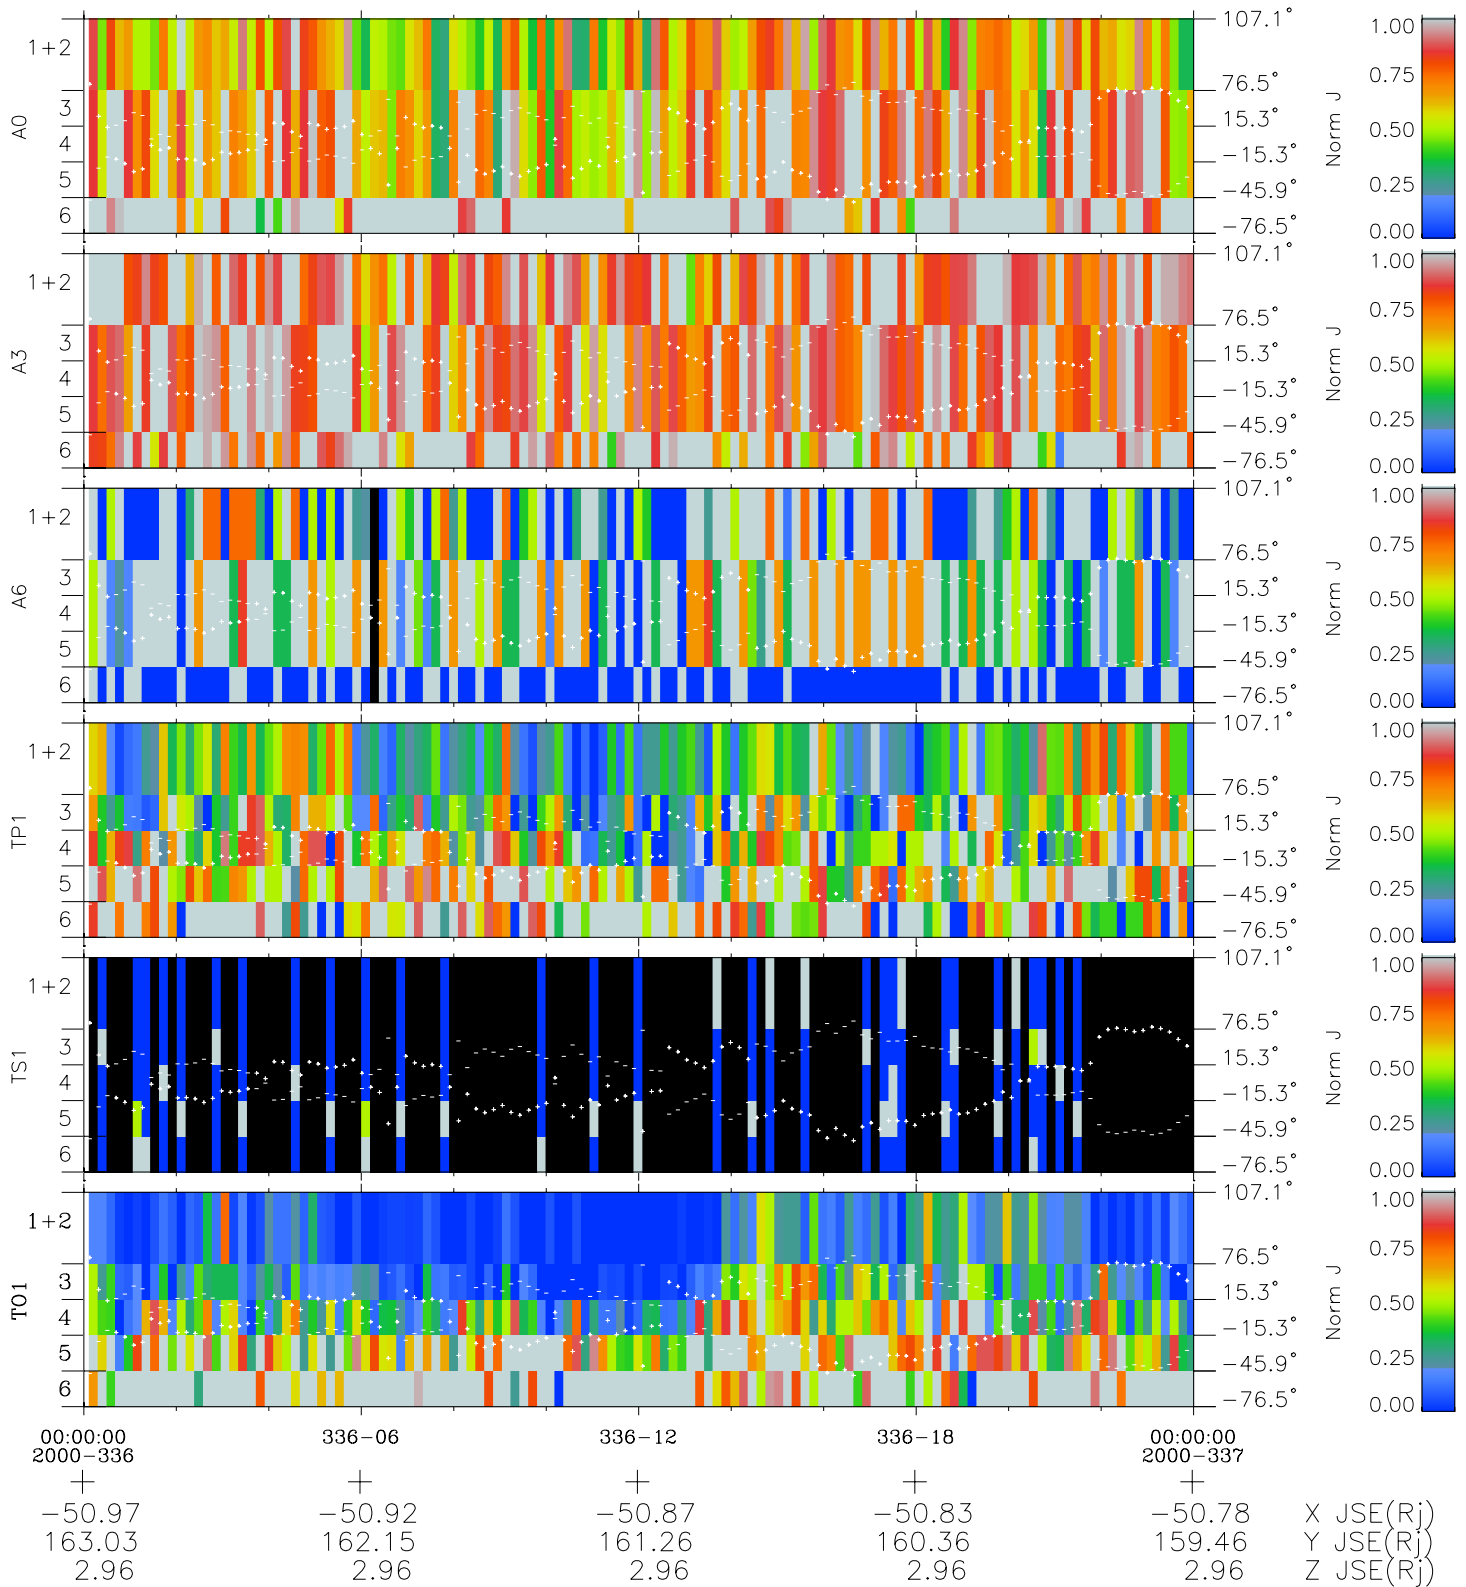

Galileo EPD Real Elevation Anisotropies 00336

Software Version: RTELEV_NORM V 1.20
Data Production: 18-05-01
Plot Production: Mon Sep 17 17:07:16 2001
Color File: wondr3
Geofactor File: 1.1

- ◇ = Jupiter look direction
- = Corotation look direction