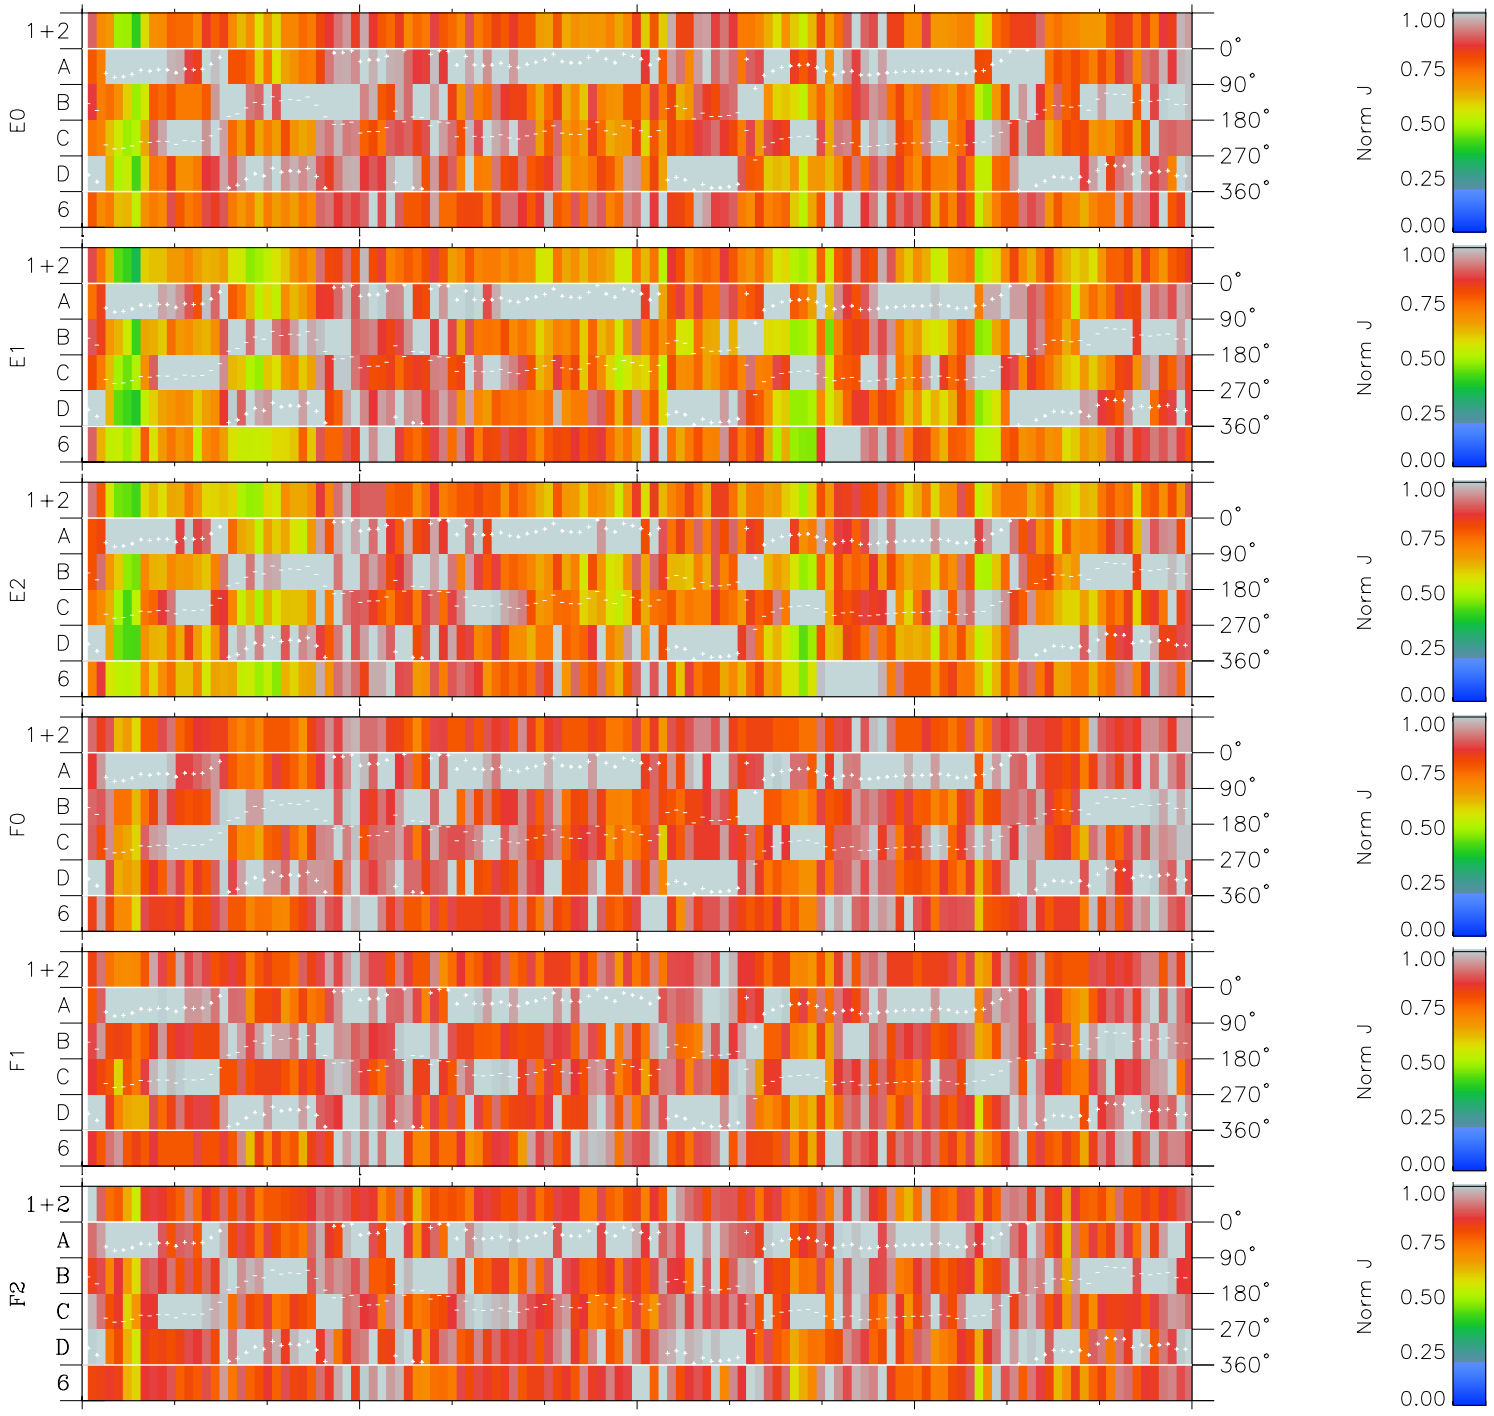

# Galileo EPD Real Time Azimuth Anisotropies 00336

Software Version: RTAZIM\_NORM V 1.20  
 Data Production: 18-05-01  
 Plot Production: Mon Sep 17 17:07:53 2001  
 Color File: wondr3  
 Geofactor File: 1.1

00:00:00 2000-336	336-06	336-12	336-18	00:00:00 2000-337	
+	+	+	+	+	
-50.97	-50.92	-50.87	-50.83	-50.78	X JSE(R <sub>j</sub> )
163.03	162.15	161.26	160.36	159.46	Y JSE(R <sub>j</sub> )
2.96	2.96	2.96	2.96	2.96	Z JSE(R <sub>j</sub> )

- ◇ = Jupiter look direction
- = Corotation look direction