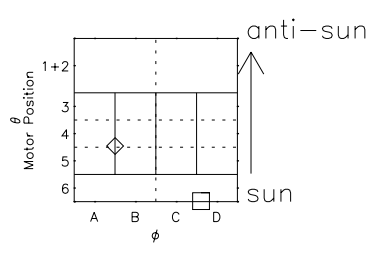

Galileo EPD Real Time Azimuth Anisotropies 00336

Software Version: RTAZIM_MEAN V 1.20
 Data Production: 18-05-01
 Plot Production: Mon Sep 17 17:07:32 2001
 Color File: wondr3
 Geofactor File: 1.1

- ◇ = Jupiter look direction
- = Corotation look direction