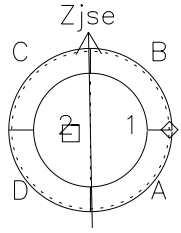

Galileo EPD Real Time Azimuth Anisotropies 00336

Software Version: RTAZIM_MEAN V 1.20
 Data Production: 18-05-01
 Plot Production: Mon Sep 17 17:07:32 2001
 Color File: wondr3
 Geofactor File: 1.1

- ◇ = Jupiter look direction
- = Corotation look direction