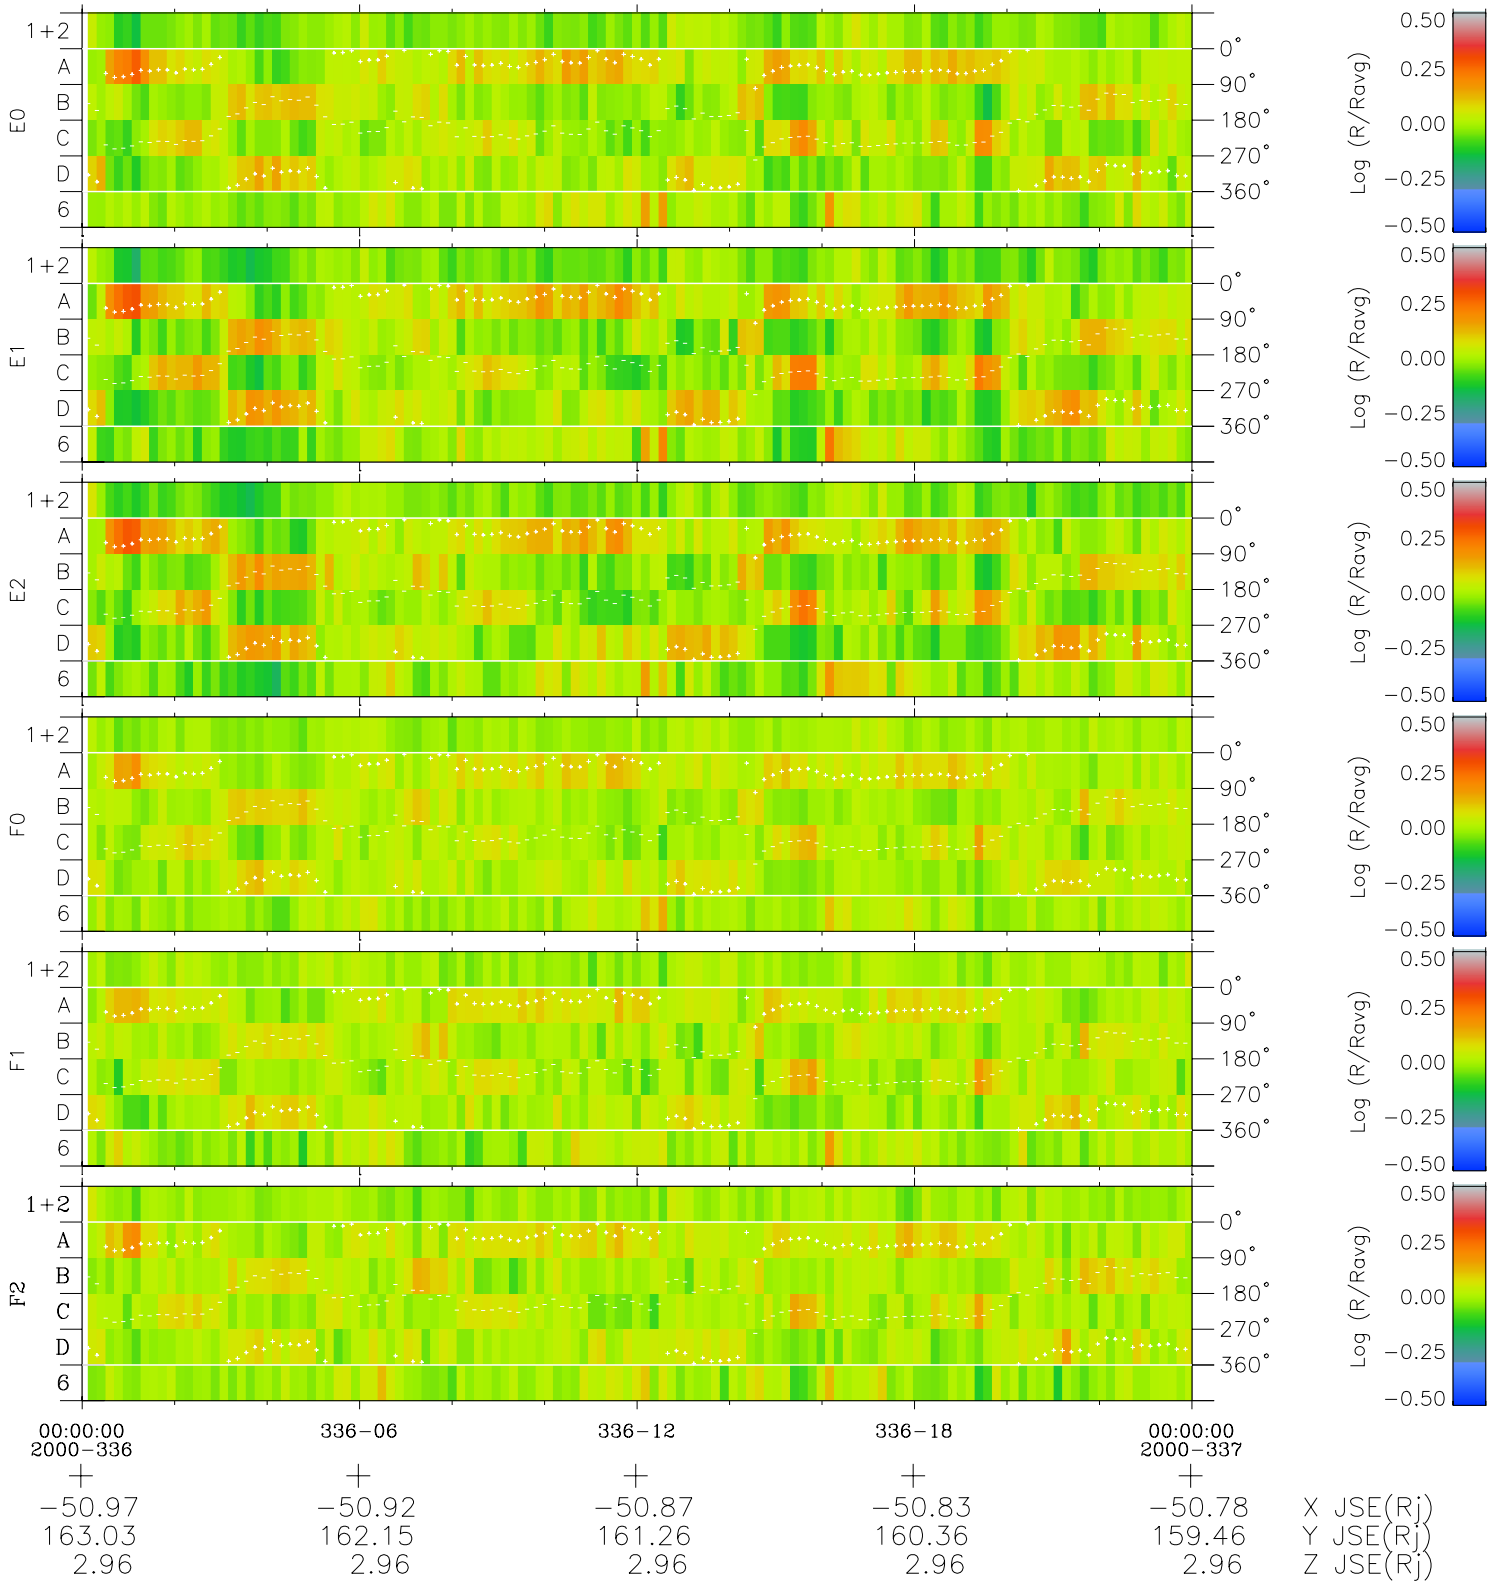

Galileo EPD Real Time Azimuth Anisotropies 00336

Software Version: RTAZIM_MEAN V 1.20
 Data Production: 18-05-01
 Plot Production: Mon Sep 17 17:07:32 2001
 Color File: wondr3
 Geofactor File: 1.1

- ◇ = Jupiter look direction
- = Corotation look direction