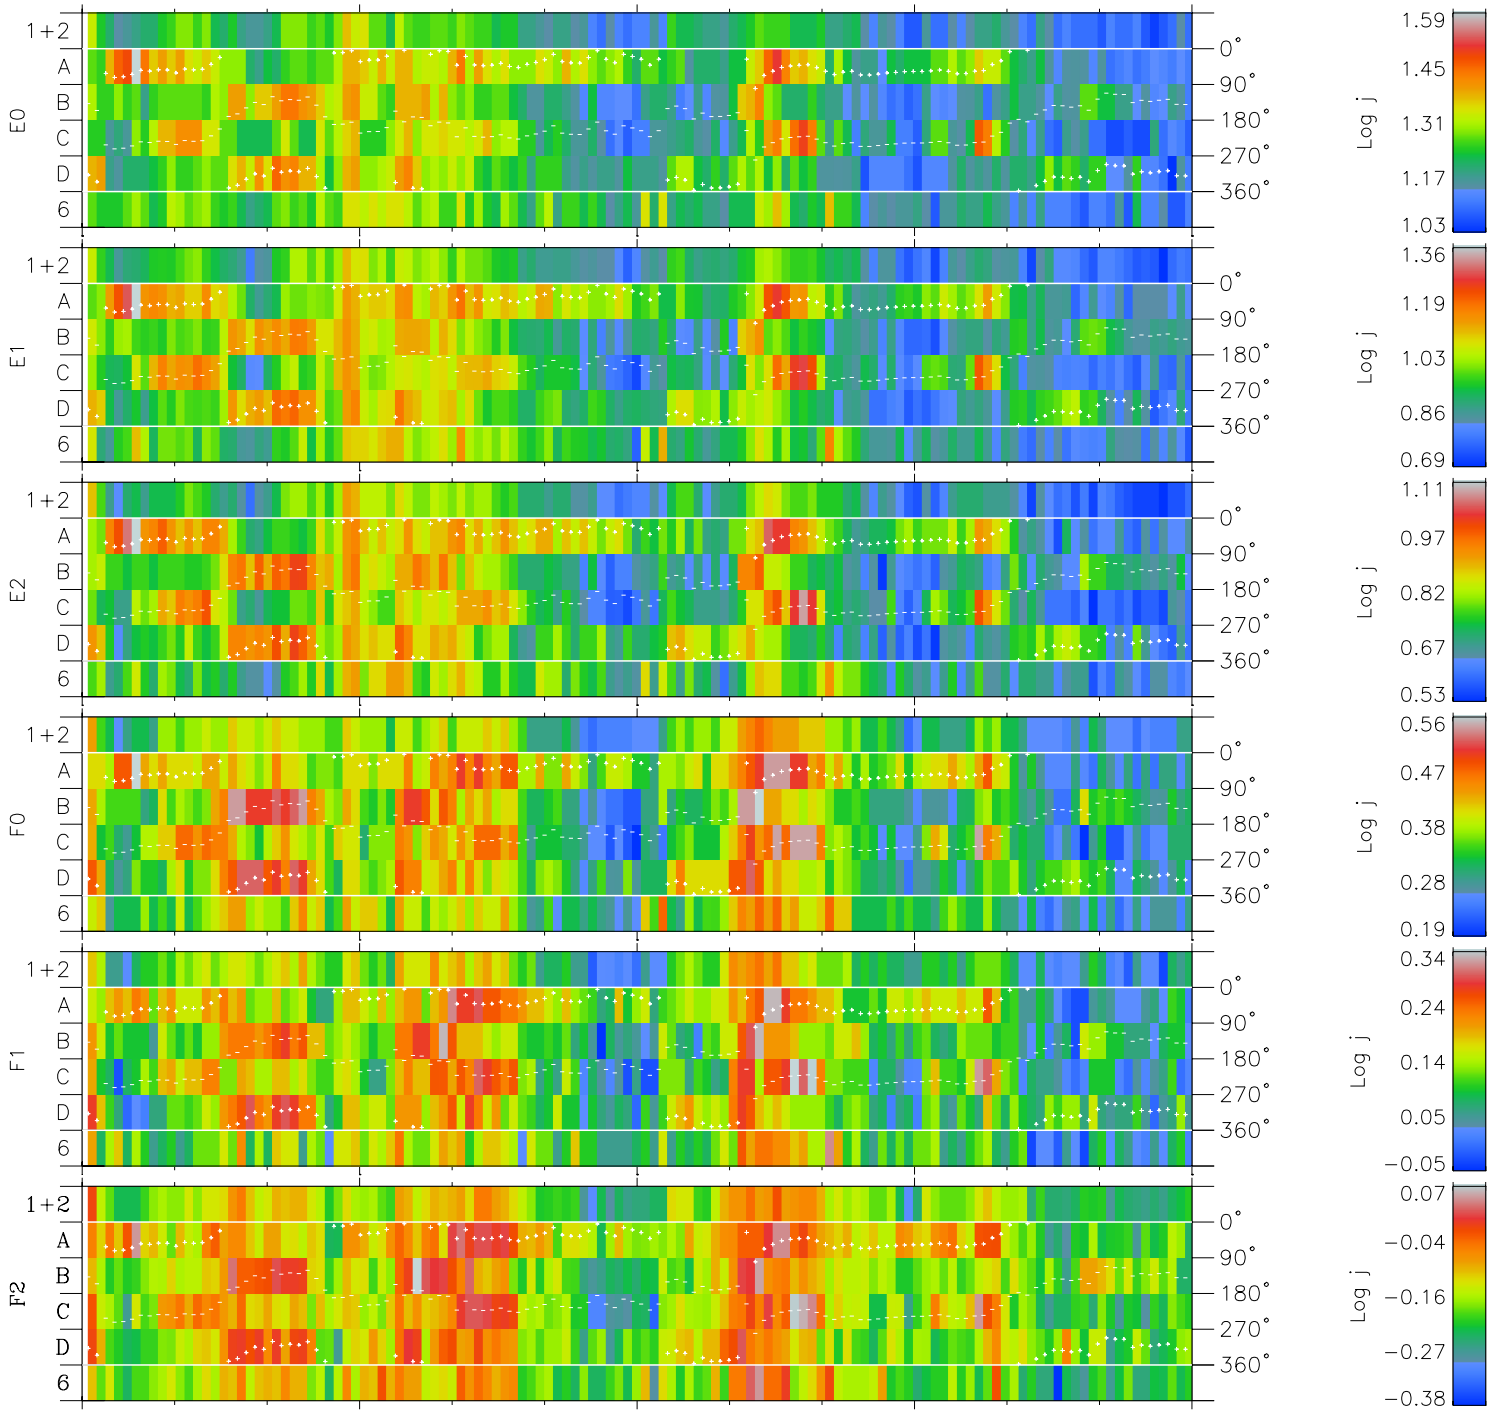

Galileo EPD Real Time Azimuth Anisotropies 00336

Software Version: RTAZIM_FLUX V 1.20
 Data Production: 18-05-01
 Plot Production: Mon Sep 17 17:07:42 2001
 Color File: wondr3
 Geofactor File: 1.1

00:00:00 2000-336	336-06	336-12	336-18	00:00:00 2000-337	
+	+	+	+	+	X JSE(R _j)
-50.97	-50.92	-50.87	-50.83	-50.78	Y JSE(R _j)
163.03	162.15	161.26	160.36	159.46	Z JSE(R _j)
2.96	2.96	2.96	2.96	2.96	

- ◇ = Jupiter look direction
- = Corotation look direction