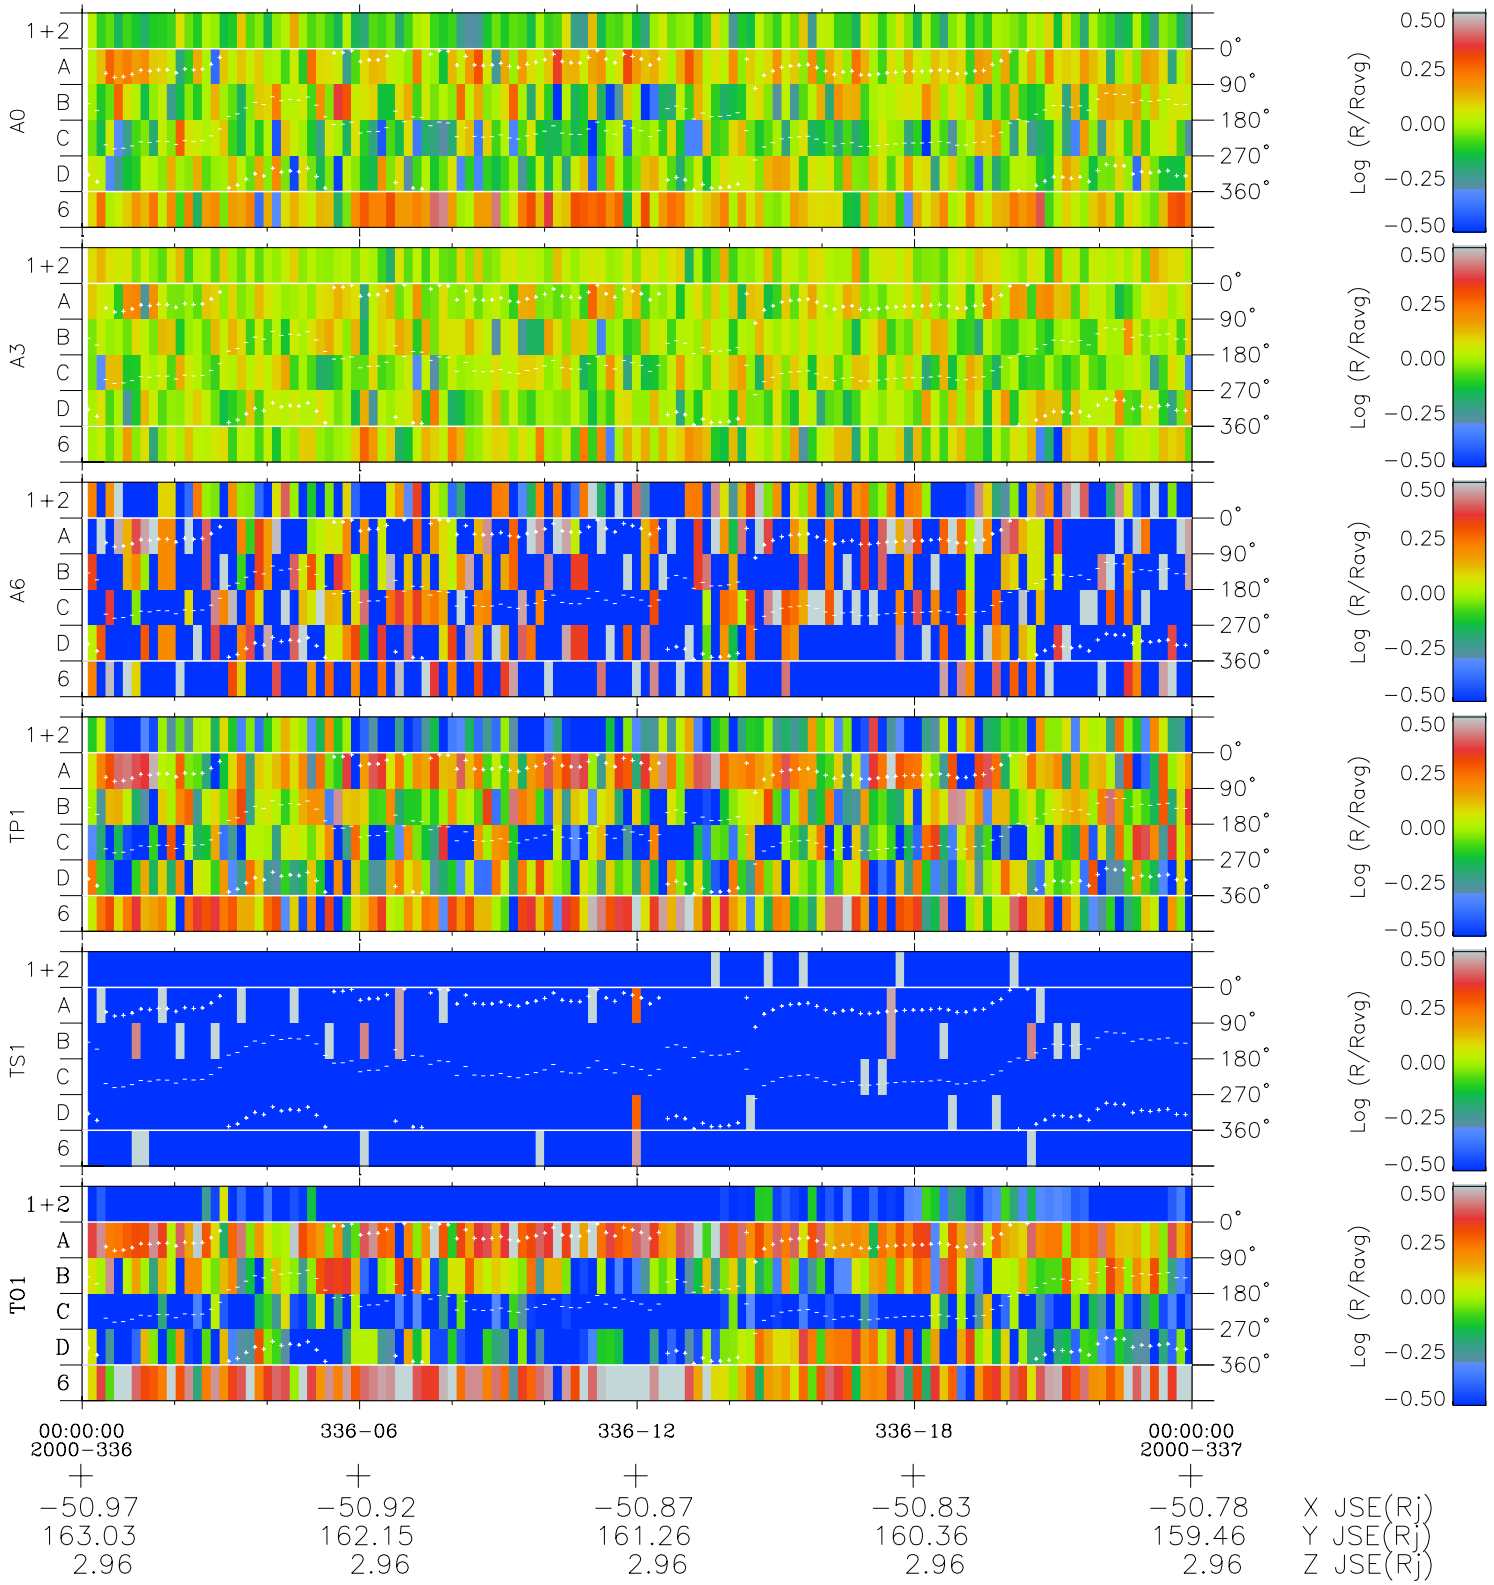

# Galileo EPD Real Time Azimuth Anisotropies 00336

Software Version: RTAZIM\_MEAN V 1.20  
Data Production: 18-05-01  
Plot Production: Mon Sep 17 17:07:27 2001  
Color File: wondr3  
Geofactor File: 1.1

◇ = Jupiter look direction  
□ = Corotation look direction