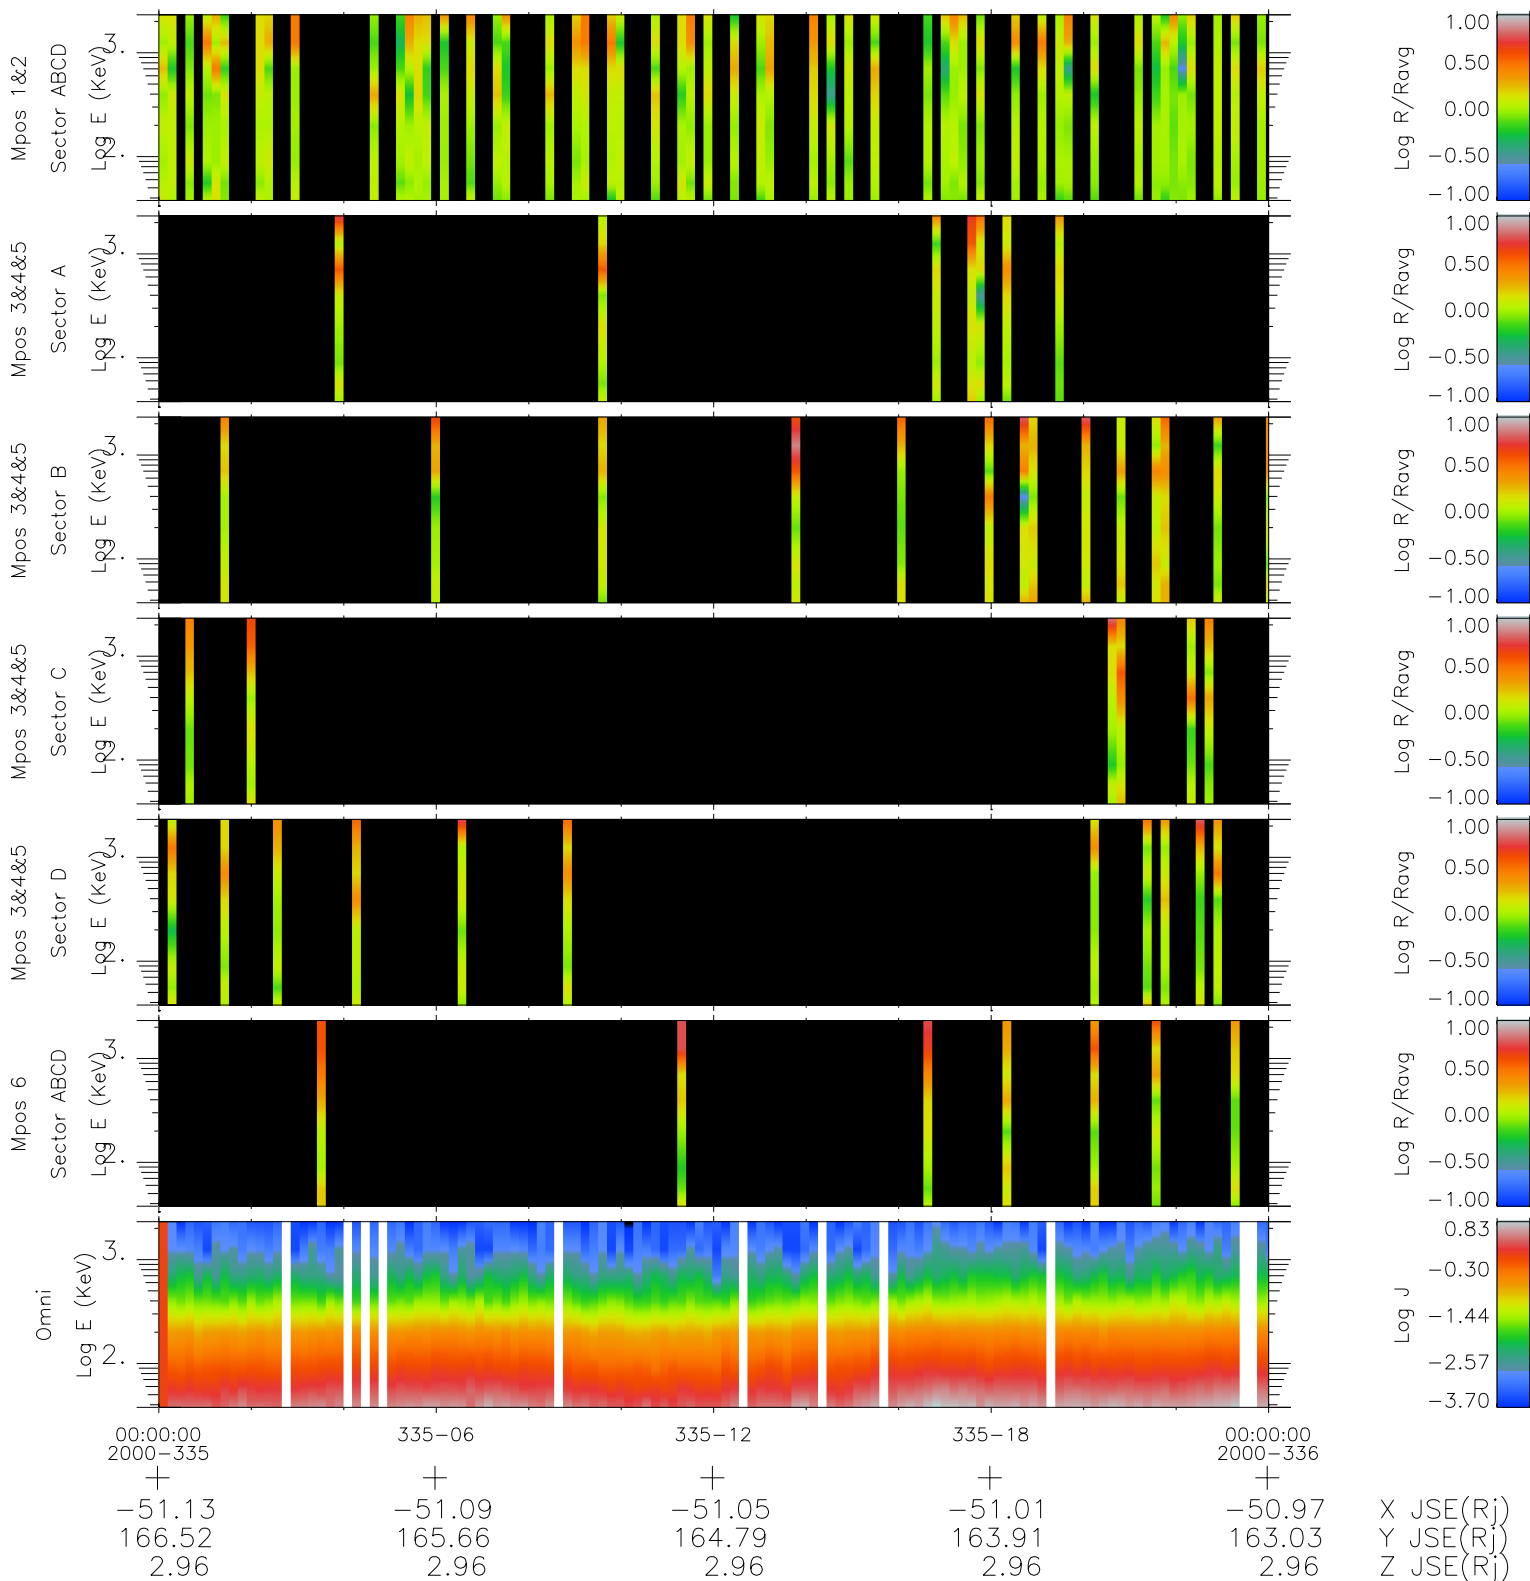

Galileo EPD Real Time R6 Ions Spectra 00335

Software Version: RTSPEC_R6 V 1.20
 Data Production: 18-05-01
 Plot Production: Mon Sep 17 16:57:29 2001
 Color File: wondr3
 Geofactor File: 1.1

- ◇ = Jupiter look direction
- = Corotation look direction