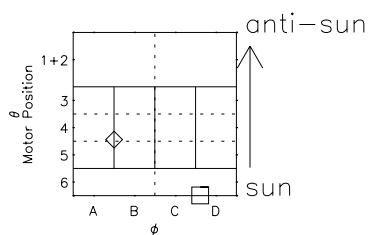

Galileo EPD Real Time R6 Ions Spectra 00335

Software Version: RTSPEC_R6 V 1.20
 Data Production: 18-05-01
 Plot Production: Mon Sep 17 16:57:29 2001
 Color File: wondr3
 Geofactor File: 1.1

- ◇ = Jupiter look direction
- = Corotation look direction