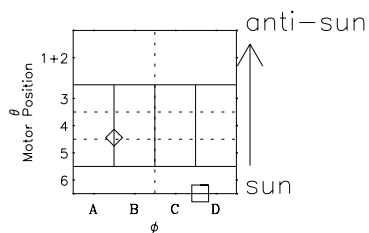

# Galileo EPD Real-Time Omni 00335

Software Version: RTLINE\_OMNI V 1.20  
Data Production: 18-05-01  
Plot Production: Mon Sep 17 16:59:45 2001

- ◇ = Jupiter look direction
- = Corotation look direction