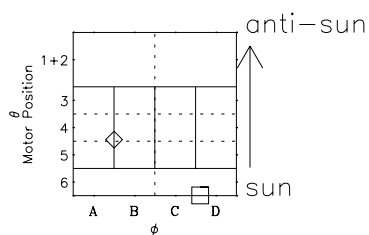

Galileo EPD Real-Time Omni 00335

Software Version: RTLINE_OMNI V 1.20
Data Production: 18-05-01
Plot Production: Mon Sep 17 16:59:45 2001

- ◇ = Jupiter look direction
- = Corotation look direction