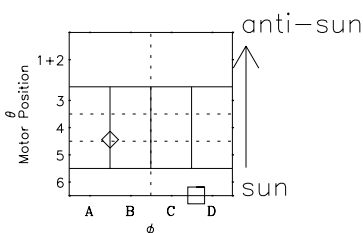

Galileo EPD Real-Time Six-Sector 00335

Software Version: RTLINE_R6 V 1.20
Data Production: 18-05-01
Plot Production: Mon Sep 17 16:59:54 2001

◇ = Jupiter look direction
□ = Corotation look direction