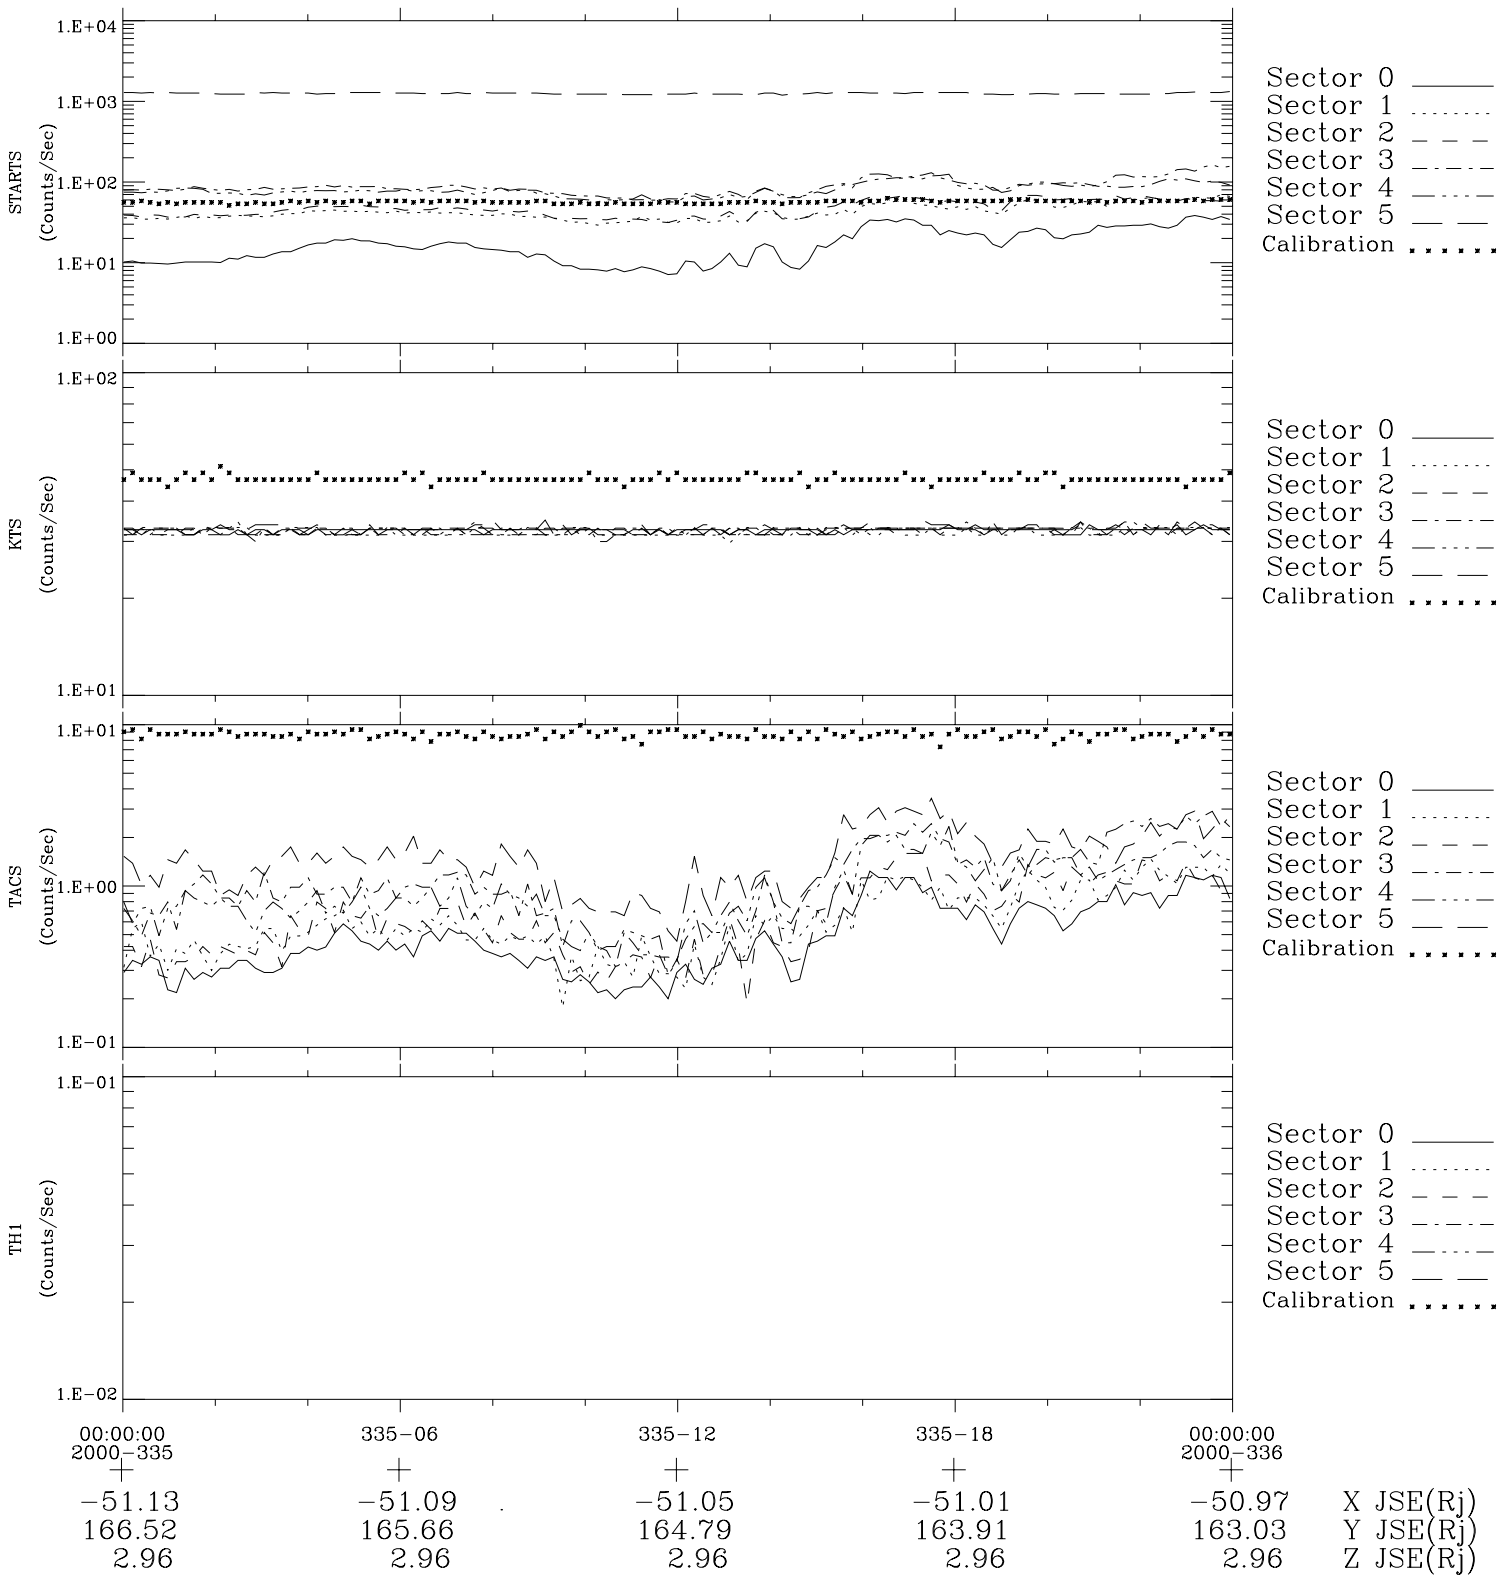

Galileo EPD Real-Time Six-Sector 00335

Software Version: RTLINE_R6 V 1.20
Data Production: 18-05-01
Plot Production: Mon Sep 17 16:59:54 2001

◇ = Jupiter look direction
□ = Corotation look direction