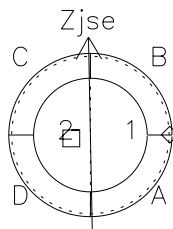

# Galileo EPD Real-Time Six-Sector 00335

Software Version: RTLINE\_R6 V 1.20  
Data Production: 18-05-01  
Plot Production: Mon Sep 17 16:59:54 2001

◇ = Jupiter look direction  
□ = Corotation look direction