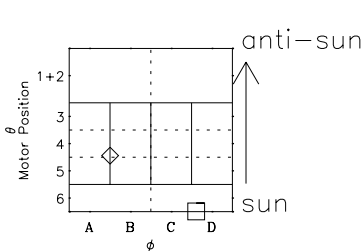

# Galileo EPD Real-Time Six-Sector 00335

Software Version: RTLINE\_R6 V 1.20  
Data Production: 18-05-01  
Plot Production: Mon Sep 17 16:59:54 2001

◇ = Jupiter look direction  
□ = Corotation look direction