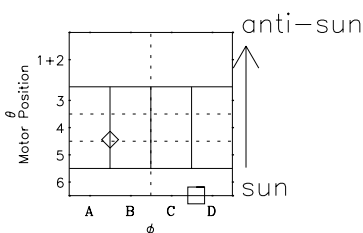

Galileo EPD Real-Time Six-Sector 00335

Software Version: RTLINE_R6 V 1.20
Data Production: 18-05-01
Plot Production: Mon Sep 17 16:59:53 2001

◇ = Jupiter look direction
□ = Corotation look direction