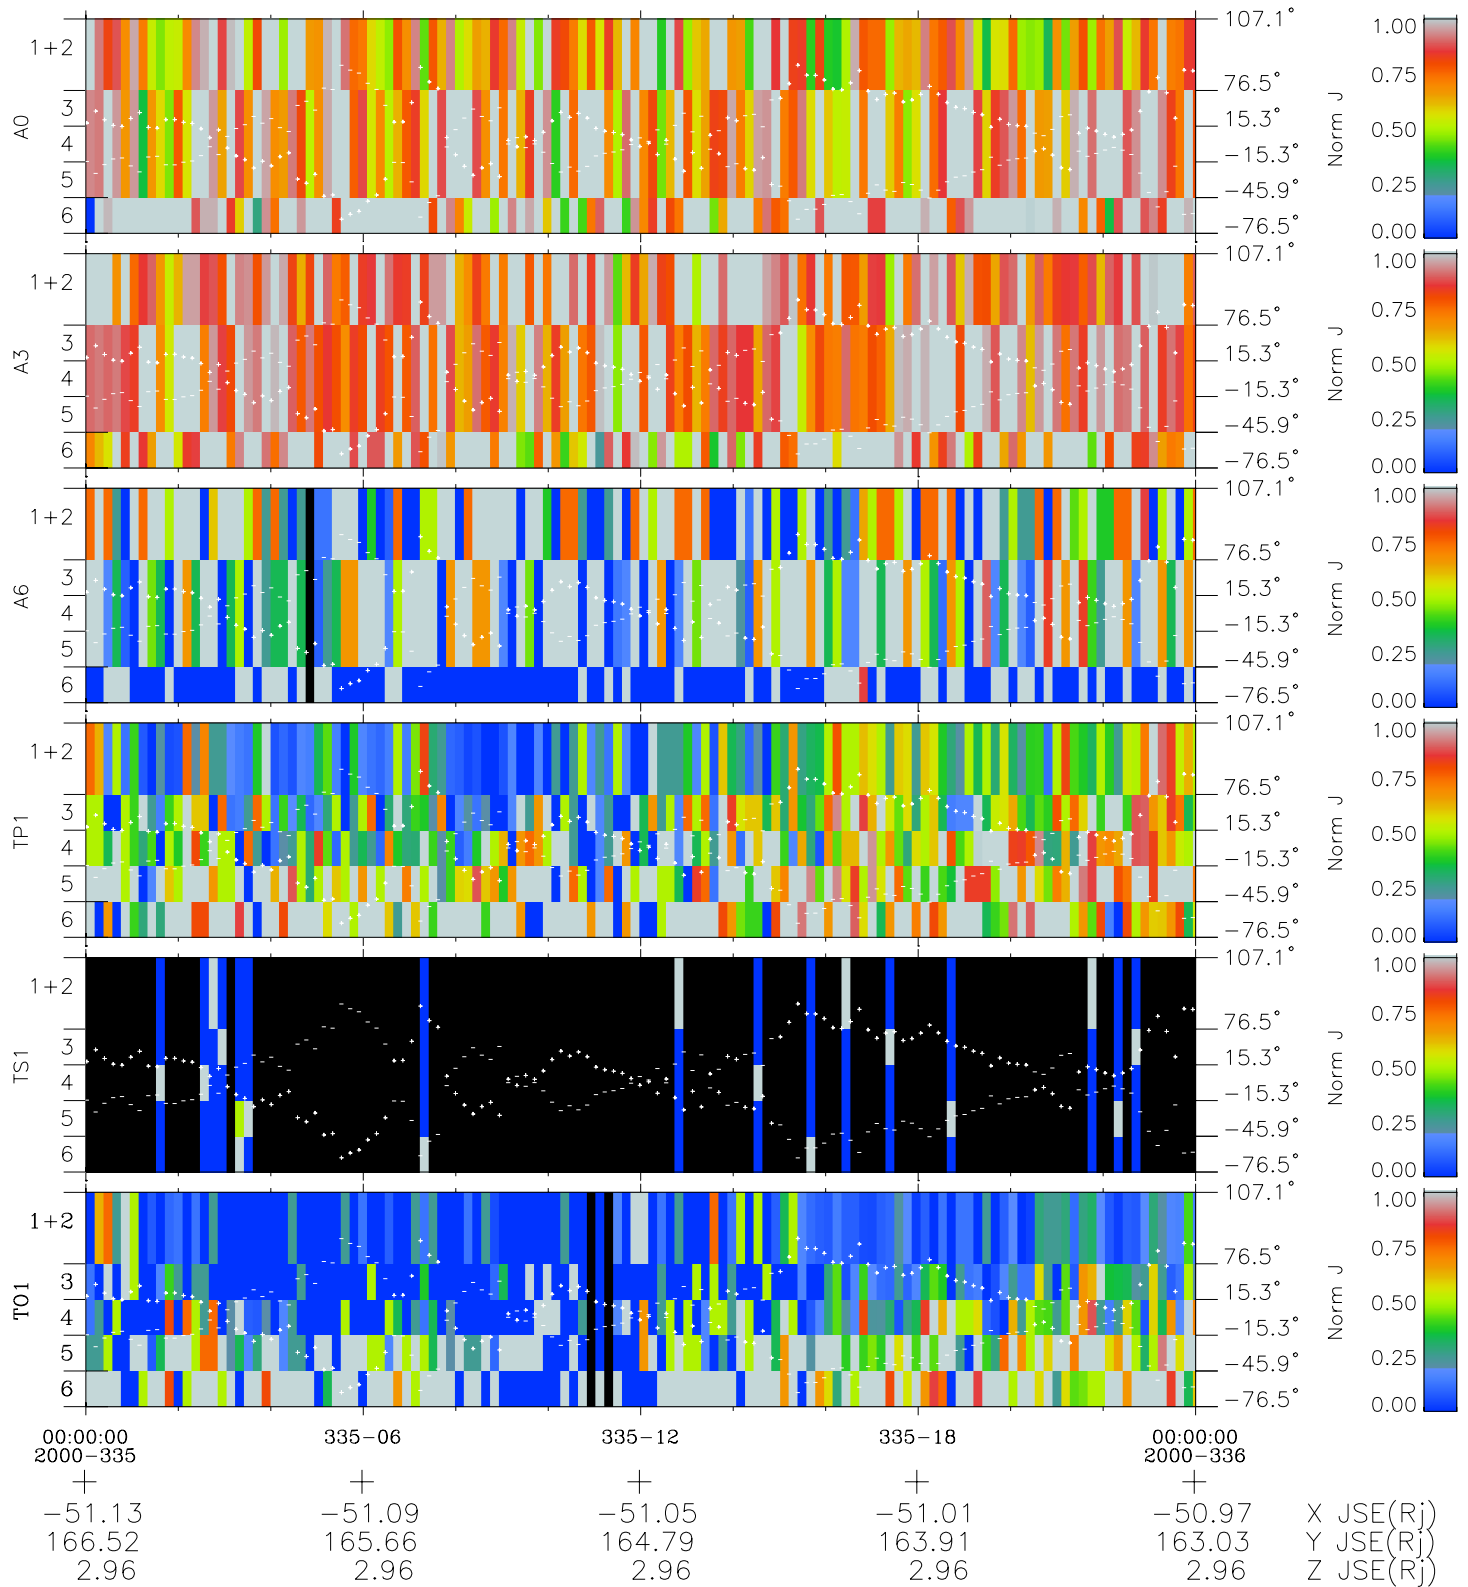

# Galileo EPD Real Elevation Anisotropies 00335

Software Version: RTELEV\_NORM V 1.20  
 Data Production: 18-05-01  
 Plot Production: Mon Sep 17 16:58:58 2001  
 Color File: wondr3  
 Geofactor File: 1.1

- ◇ = Jupiter look direction
- = Corotation look direction