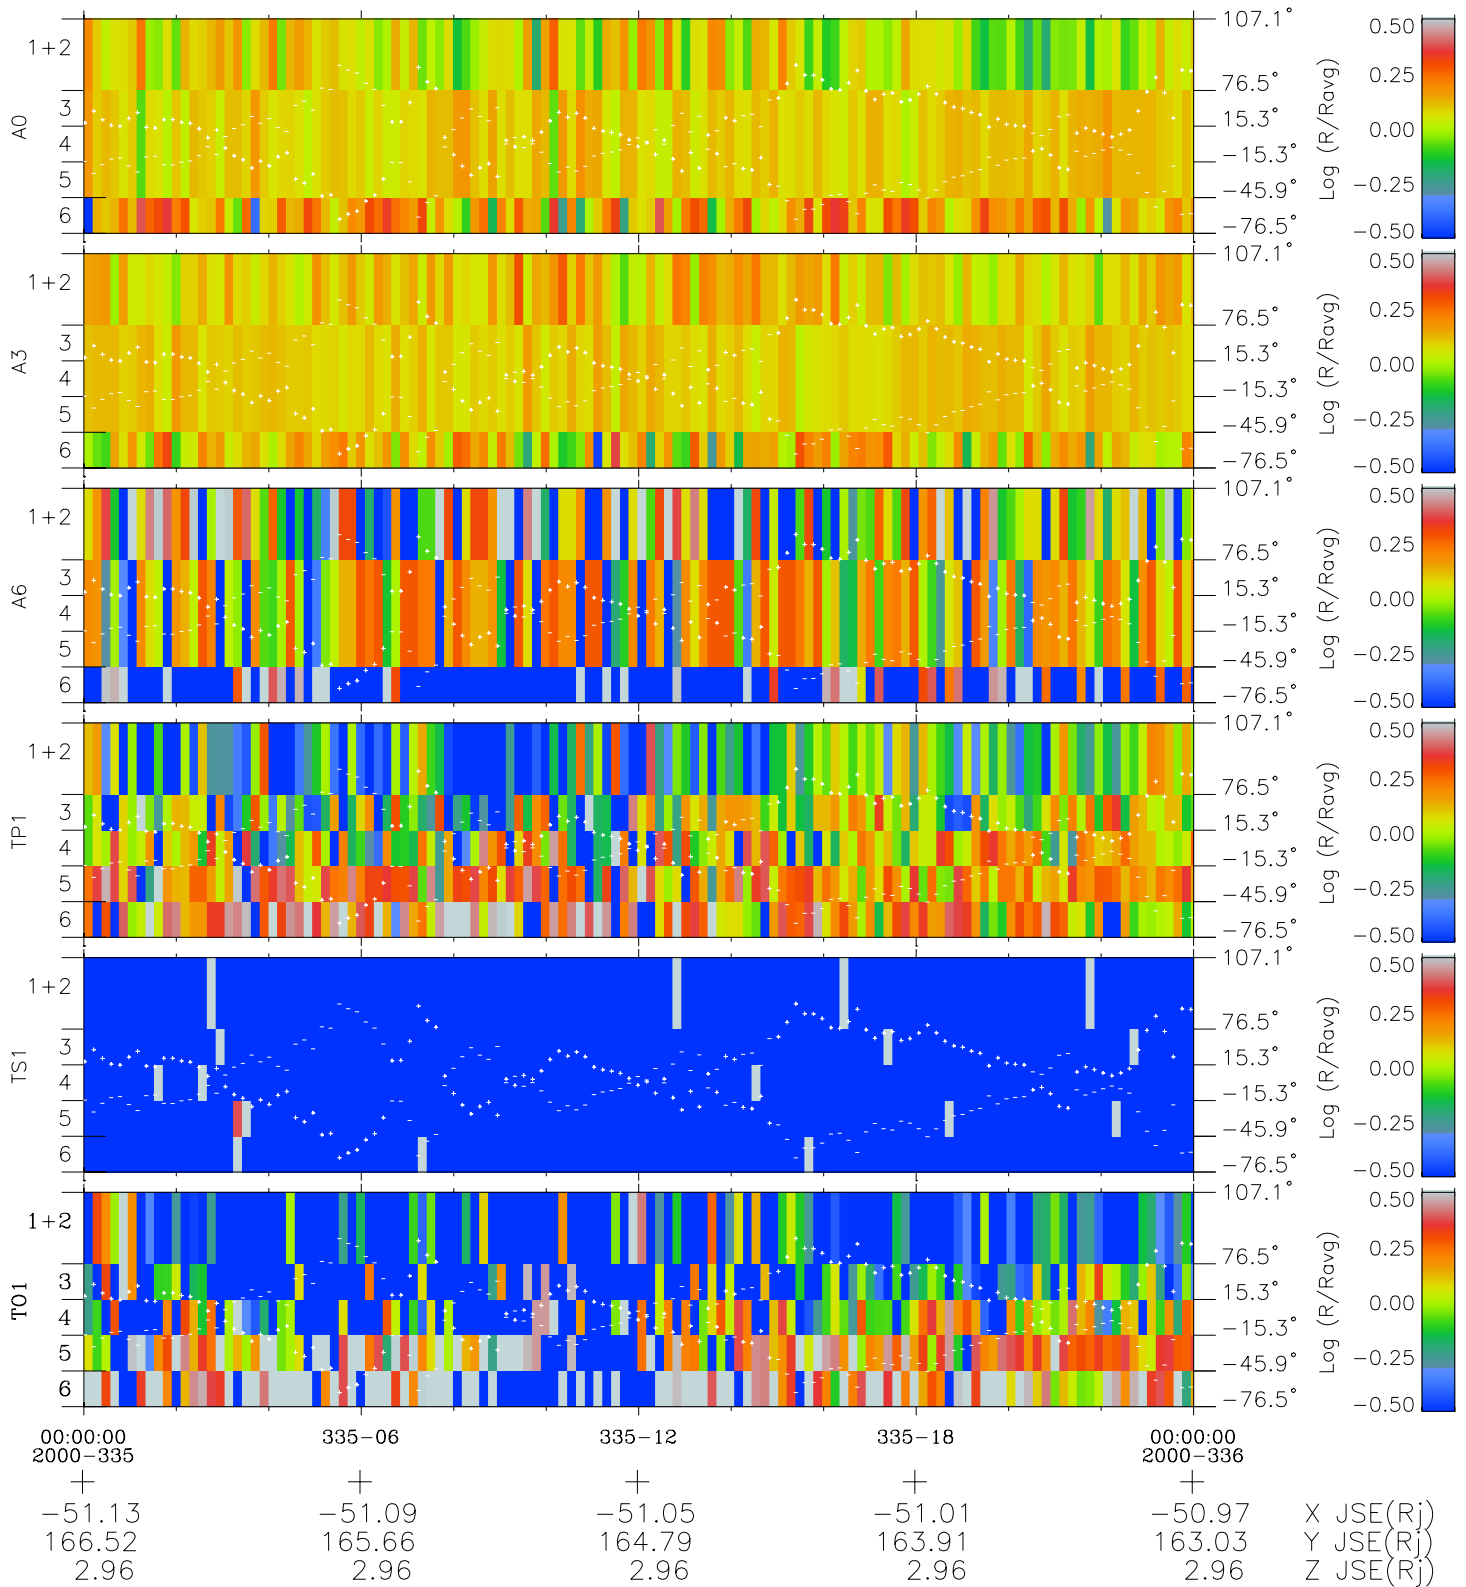

Galileo EPD Real Elevation Anisotropies 00335

Software Version: RTELEV_MEAN V 1.20
 Data Production: 18-05-01
 Plot Production: Mon Sep 17 16:58:34 2001
 Color File: wondr3
 Geofactor File: 1.1

- ◇ = Jupiter look direction
- = Corotation look direction