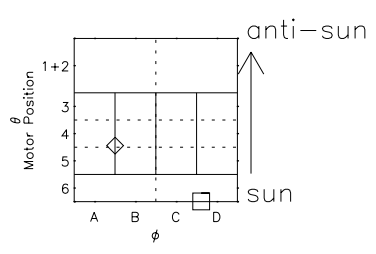

Galileo EPD Real Time Azimuth Anisotropies 00335

Software Version: RTAZIM_MEAN V 1.20
 Data Production: 18-05-01
 Plot Production: Mon Sep 17 16:59:16 2001
 Color File: wondr3
 Geofactor File: 1.1

- ◇ = Jupiter look direction
- = Corotation look direction