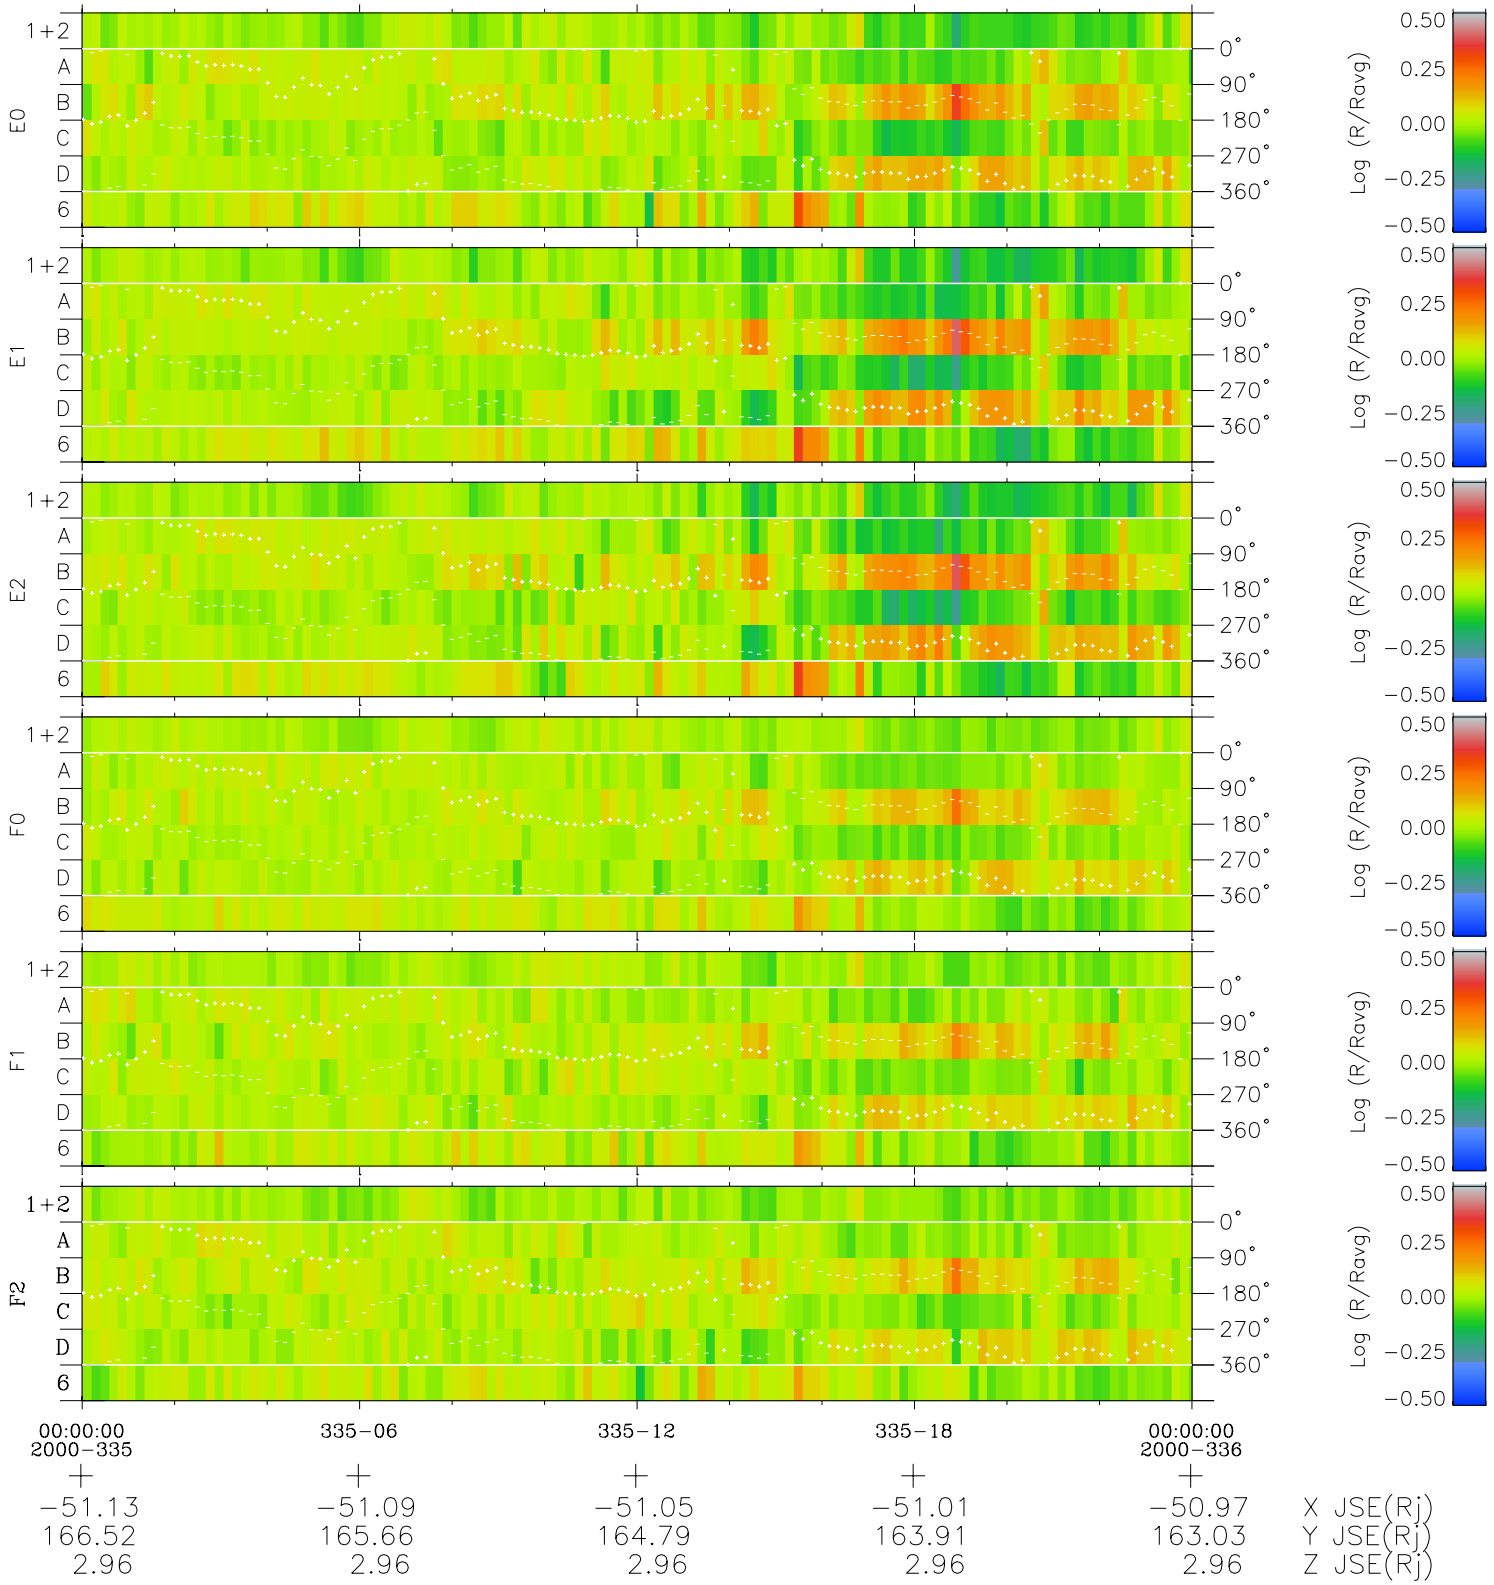

Galileo EPD Real Time Azimuth Anisotropies 00335

Software Version: RTAZIM_MEAN V 1.20
 Data Production: 18-05-01
 Plot Production: Mon Sep 17 16:59:16 2001
 Color File: wondr3
 Geofactor File: 1.1

- ◇ = Jupiter look direction
- = Corotation look direction