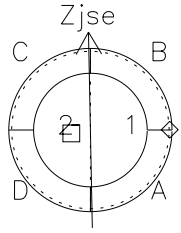

Galileo EPD Real Time Azimuth Anisotropies 00335

Software Version: RTAZIM_MEAN V 1.20
 Data Production: 18-05-01
 Plot Production: Mon Sep 17 16:59:16 2001
 Color File: wondr3
 Geofactor File: 1.1

- ◇ = Jupiter look direction
- = Corotation look direction