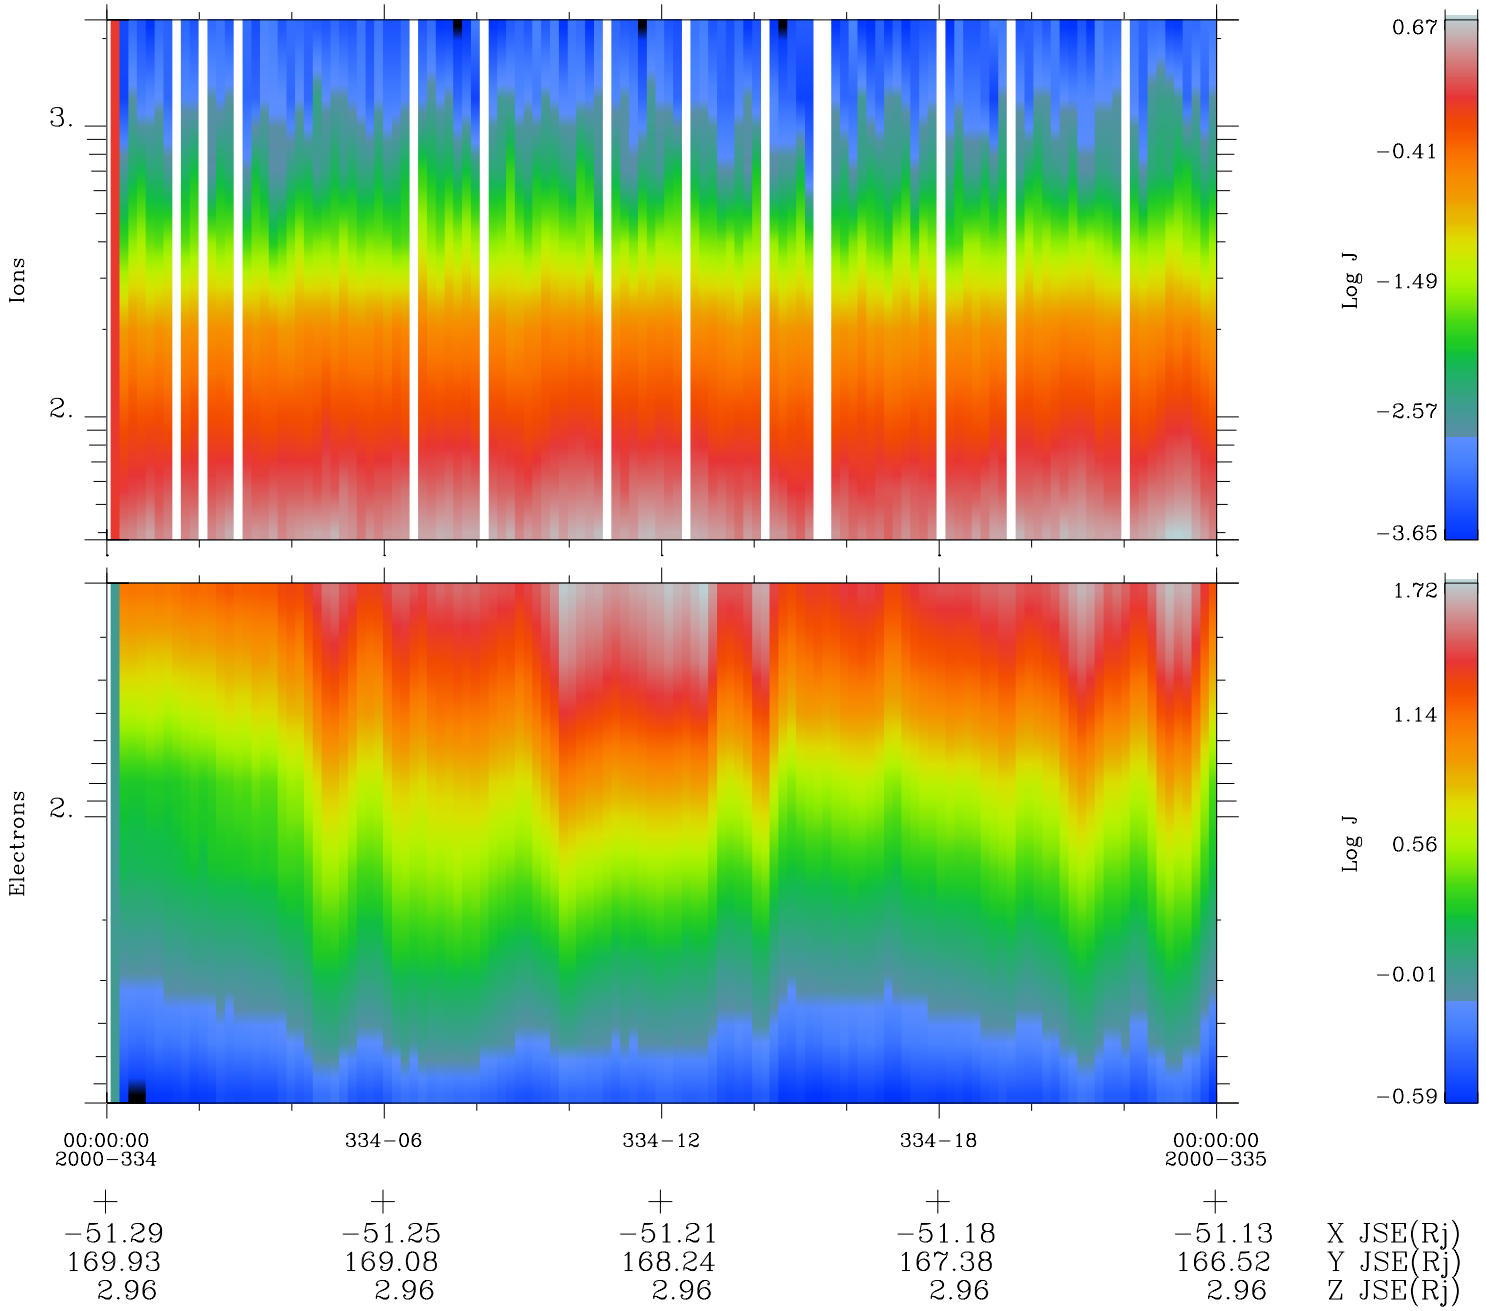

Galileo EPD Real Time Omni Spectrum 00334

Software Version: RTSPEC_OMNI V 1.20
 Data Production: 18-05-01
 Plot Production: Mon Sep 17 16:49:33 2001
 Color File: wondr3
 Geofactor File: 1.1

◇ = Jupiter look direction
 □ = Corotation look direction