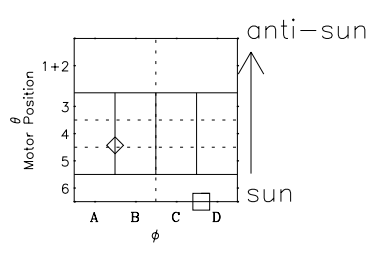

Galileo EPD Real Time Omni Spectrum 00334

Software Version: RTSPEC_OMNI V 1.20
 Data Production: 18-05-01
 Plot Production: Mon Sep 17 16:49:33 2001
 Color File: wondr3
 Geofactor File: 1.1

◇ = Jupiter look direction
 □ = Corotation look direction