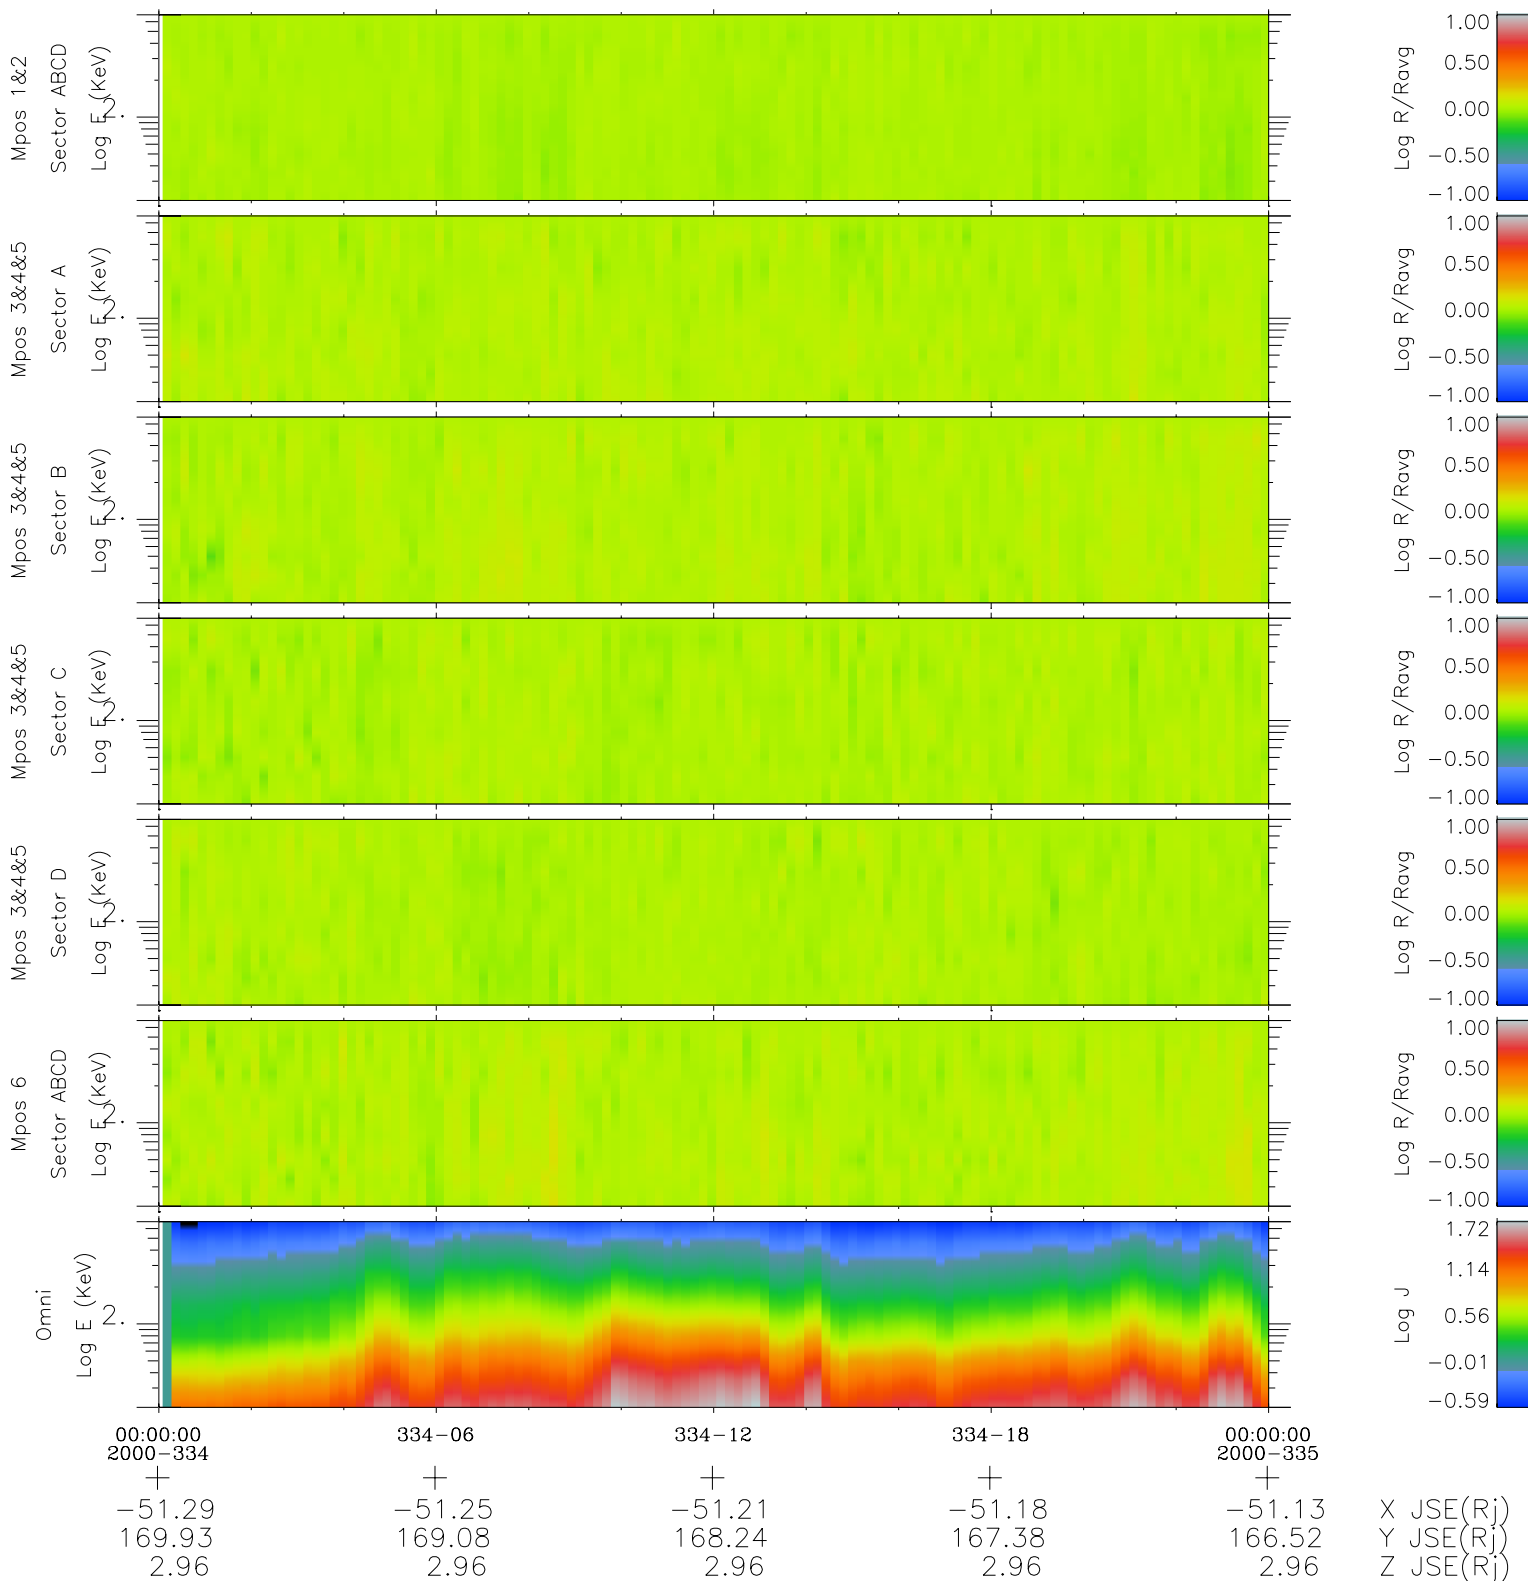

Galileo EPD Real Time R6 Electrons Spectra 00334

Software Version: RTSPEC_R6 V 1.20
 Data Production: 18-05-01
 Plot Production: Mon Sep 17 16:49:26 2001
 Color File: wondr3
 Geofactor File: 1.1

- ◇ = Jupiter look direction
- = Corotation look direction