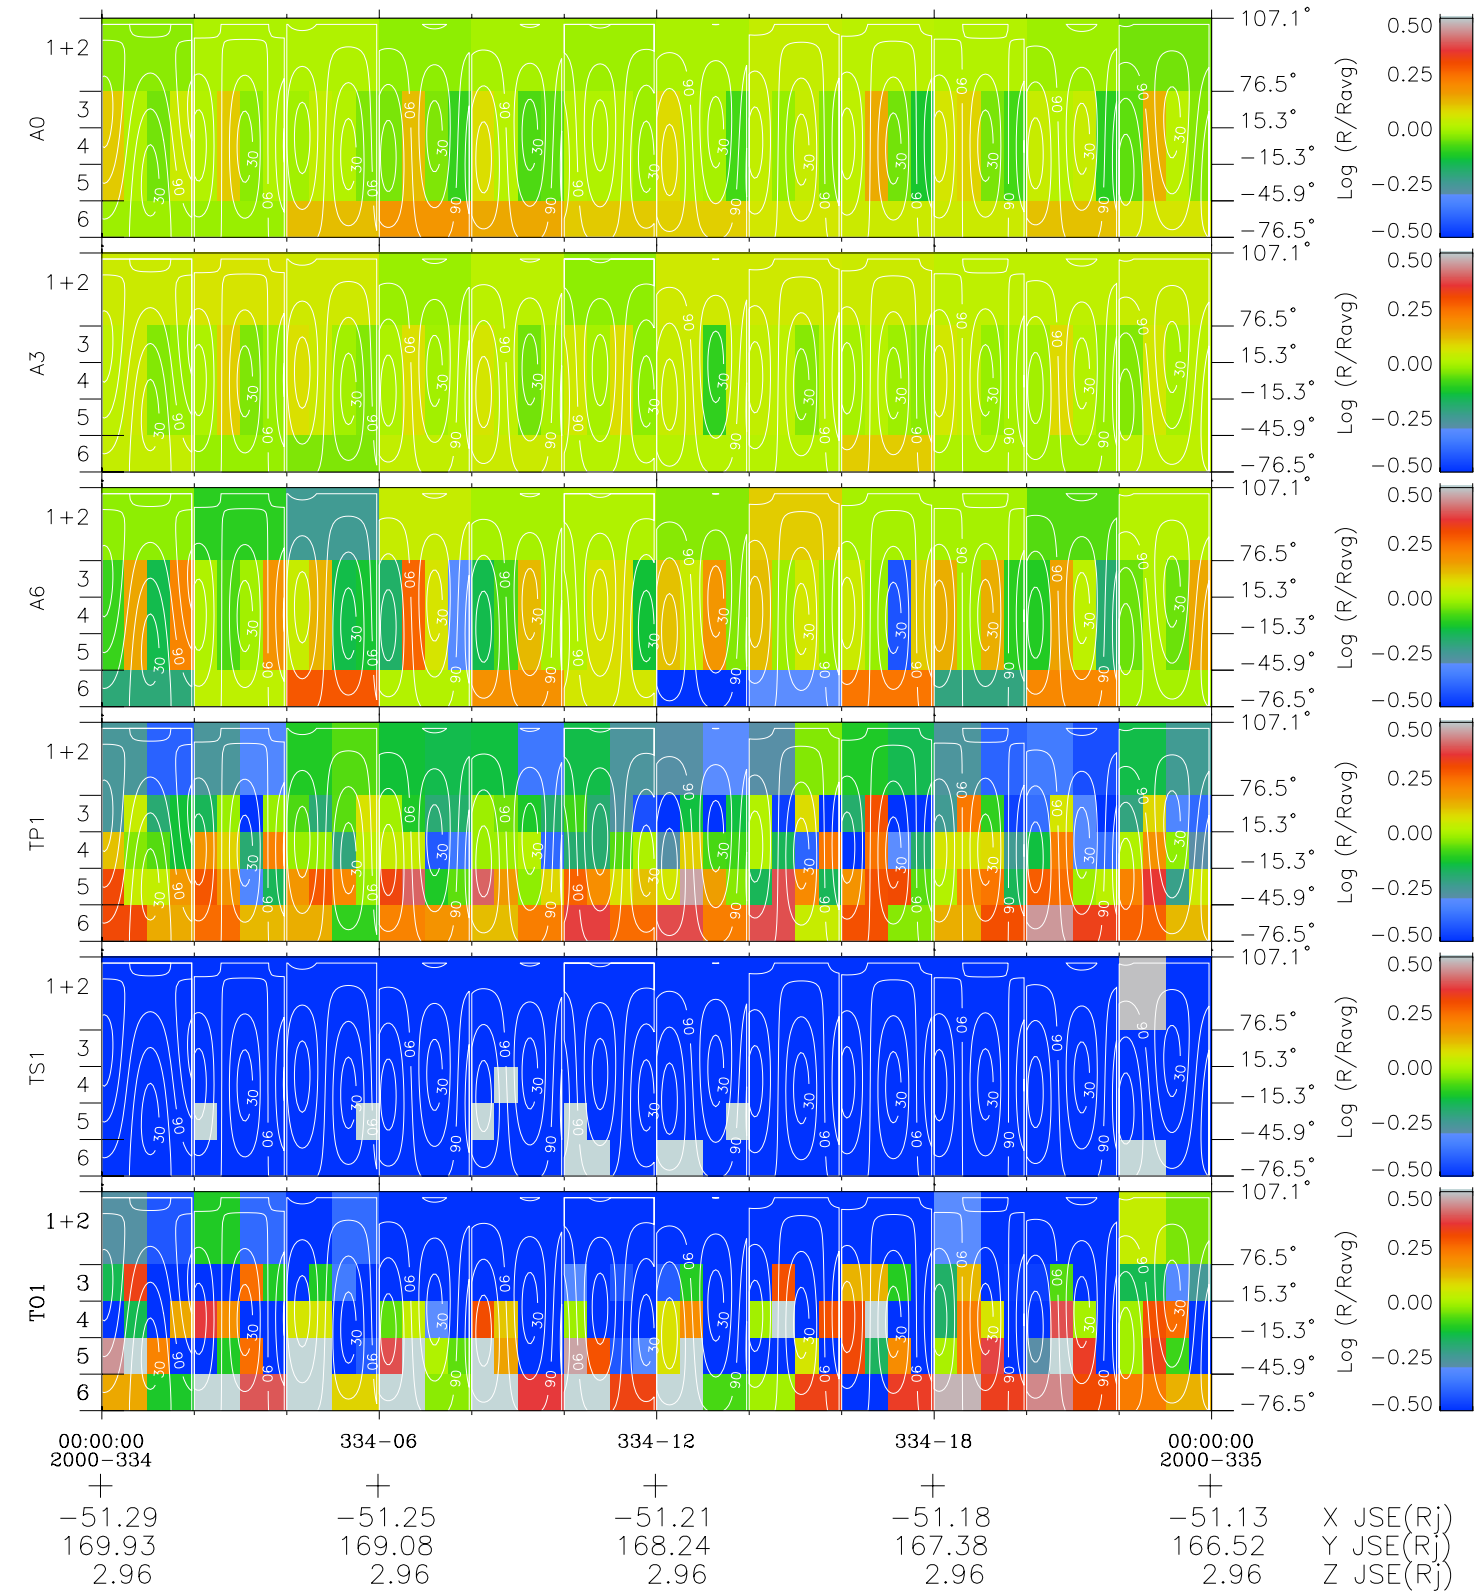

# Galileo EPD Real Time All-Sky Anisotropies 00334

Software Version: RTSKY\_MEAN V 1.20  
 Data Production: 18-05-01  
 Plot Production: Mon Sep 17 16:49:41 2001  
 Color File: wondr3  
 Geofactor File: 1.1

- ◇ = Jupiter look direction
- = Corotation look direction