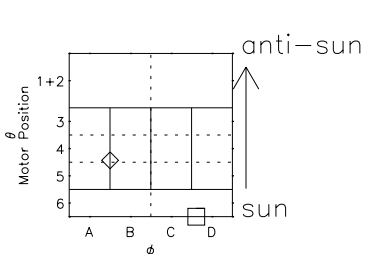

Galileo EPD Real Time All-Sky Anisotropies 00334

Software Version: RTSKY_FLUX V 1.20
 Data Production: 18-05-01
 Plot Production: Mon Sep 17 16:49:56 2001
 Color File: wondr3
 Geofactor File: 1.1

- ◇ = Jupiter look direction
- = Corotation look direction