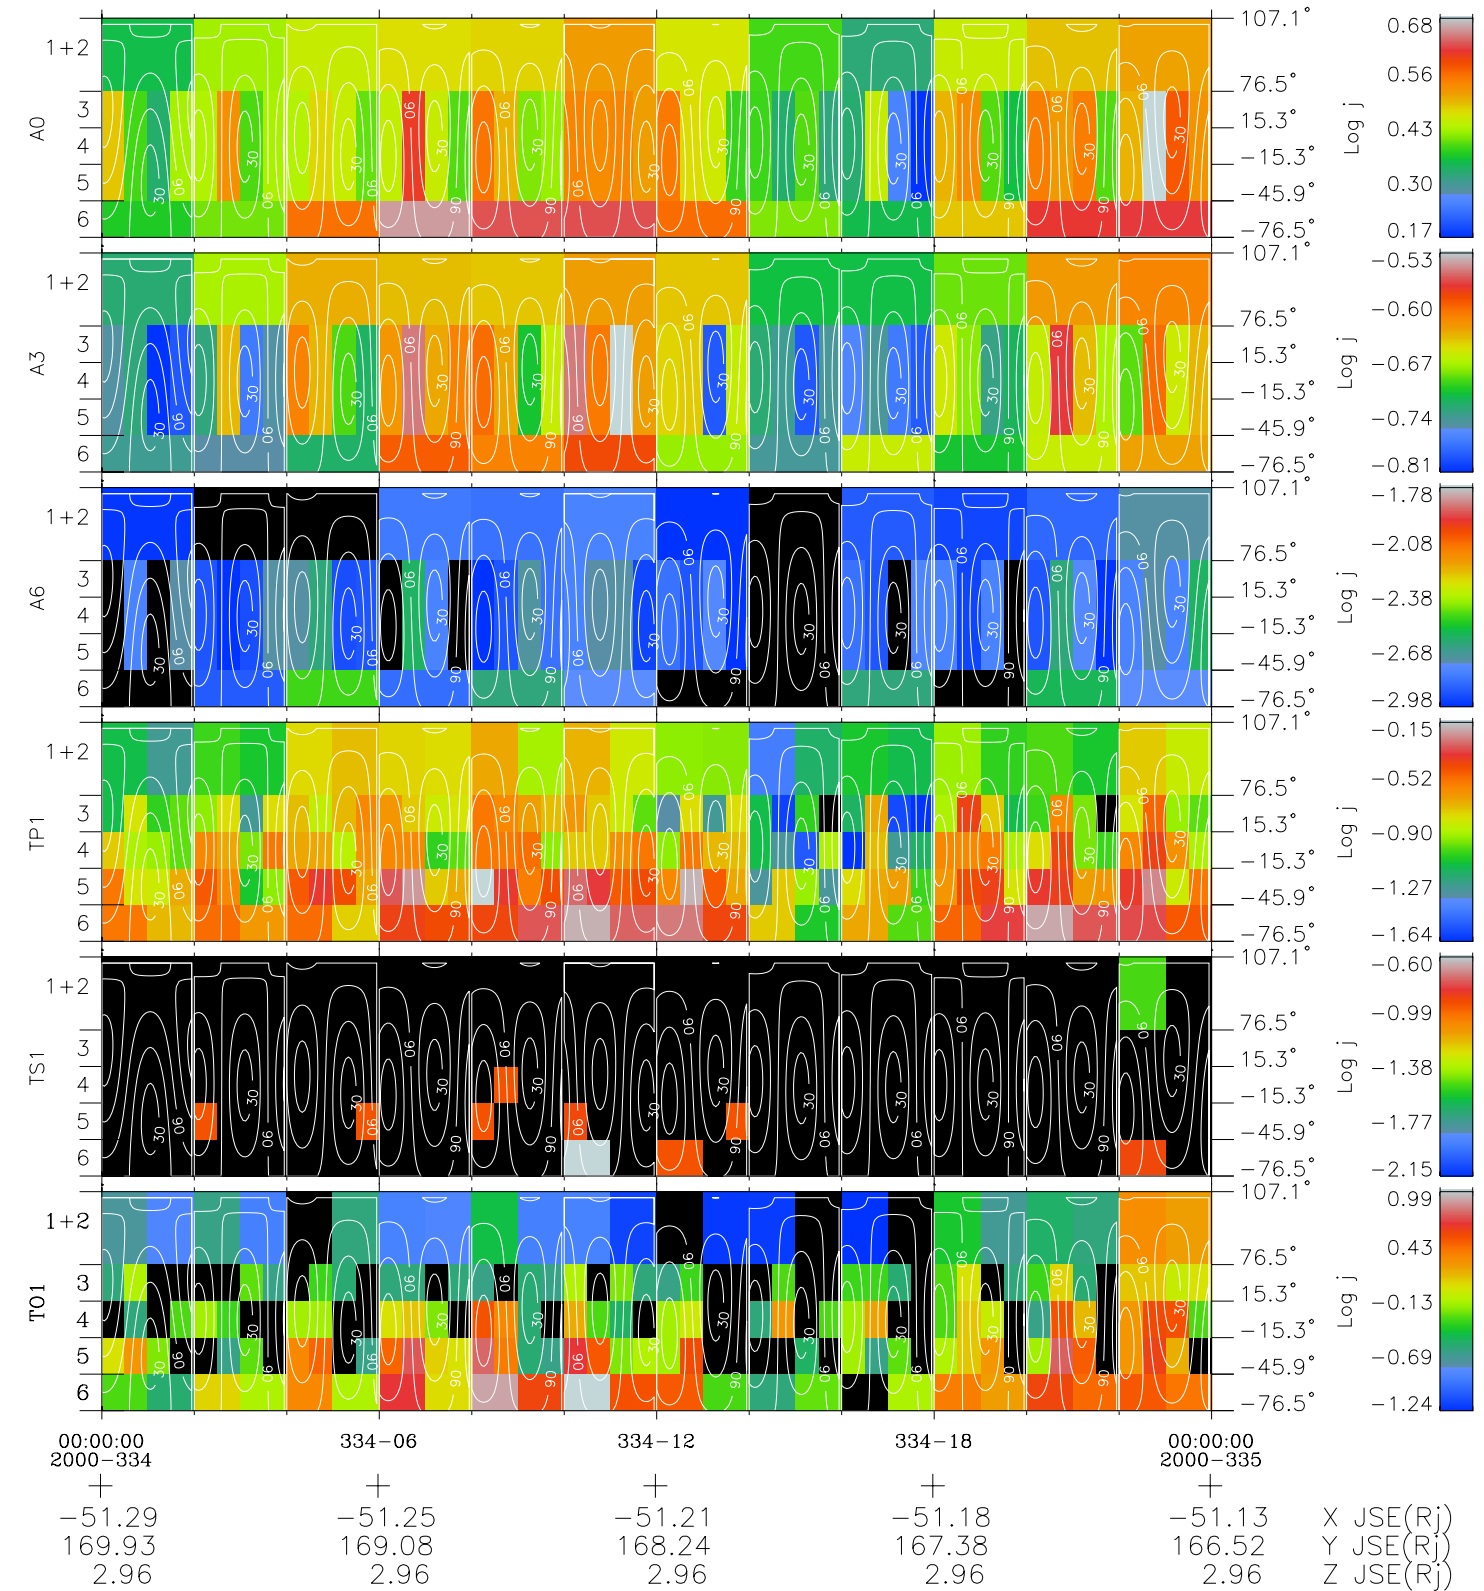

Galileo EPD Real Time All-Sky Anisotropies 00334

Software Version: RTSKY_FLUX V 1.20
 Data Production: 18-05-01
 Plot Production: Mon Sep 17 16:49:56 2001
 Color File: wondr3
 Geofactor File: 1.1

- ◇ = Jupiter look direction
- = Corotation look direction