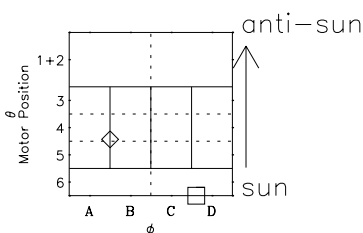

Galileo EPD Real-Time Six-Sector 00334

Software Version: RTLINE_R6 V 1.20
Data Production: 18-05-01
Plot Production: Mon Sep 17 16:51:42 2001

◇ = Jupiter look direction
□ = Corotation look direction