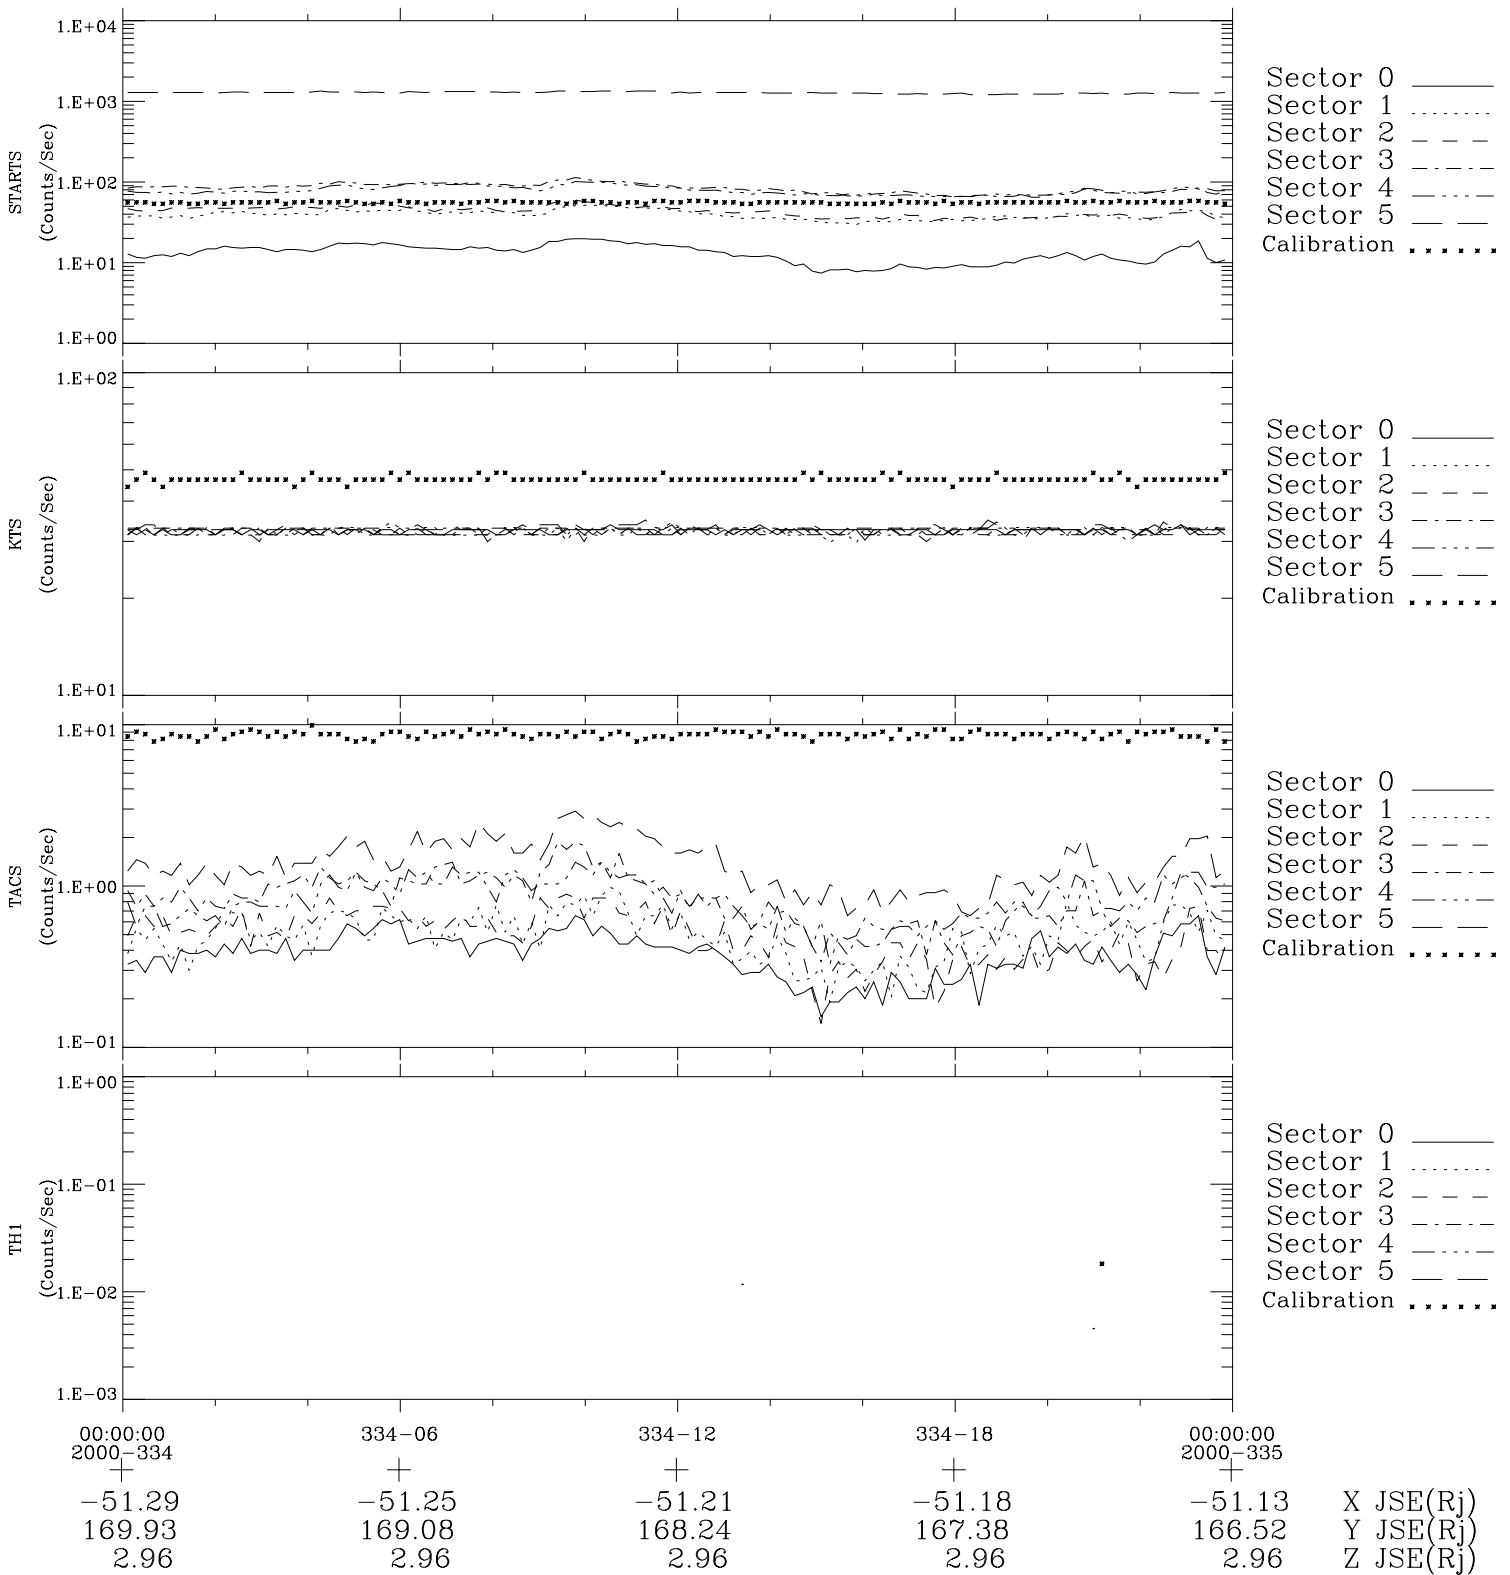

Galileo EPD Real-Time Six-Sector 00334

Software Version: RTLINE_R6 V 1.20
Data Production: 18-05-01
Plot Production: Mon Sep 17 16:51:42 2001

◇ = Jupiter look direction
□ = Corotation look direction