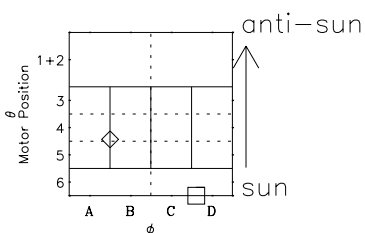

# Galileo EPD Real-Time Six-Sector 00334

Software Version: RTLINE\_R6 V 1.20  
Data Production: 18-05-01  
Plot Production: Mon Sep 17 16:51:42 2001

◇ = Jupiter look direction  
□ = Corotation look direction