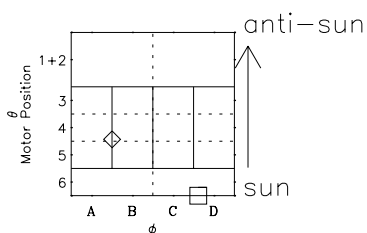

Galileo EPD Real-Time Six-Sector 00334

Software Version: RTLINE_R6 V 1.20
Data Production: 18-05-01
Plot Production: Mon Sep 17 16:51:40 2001

◇ = Jupiter look direction
□ = Corotation look direction