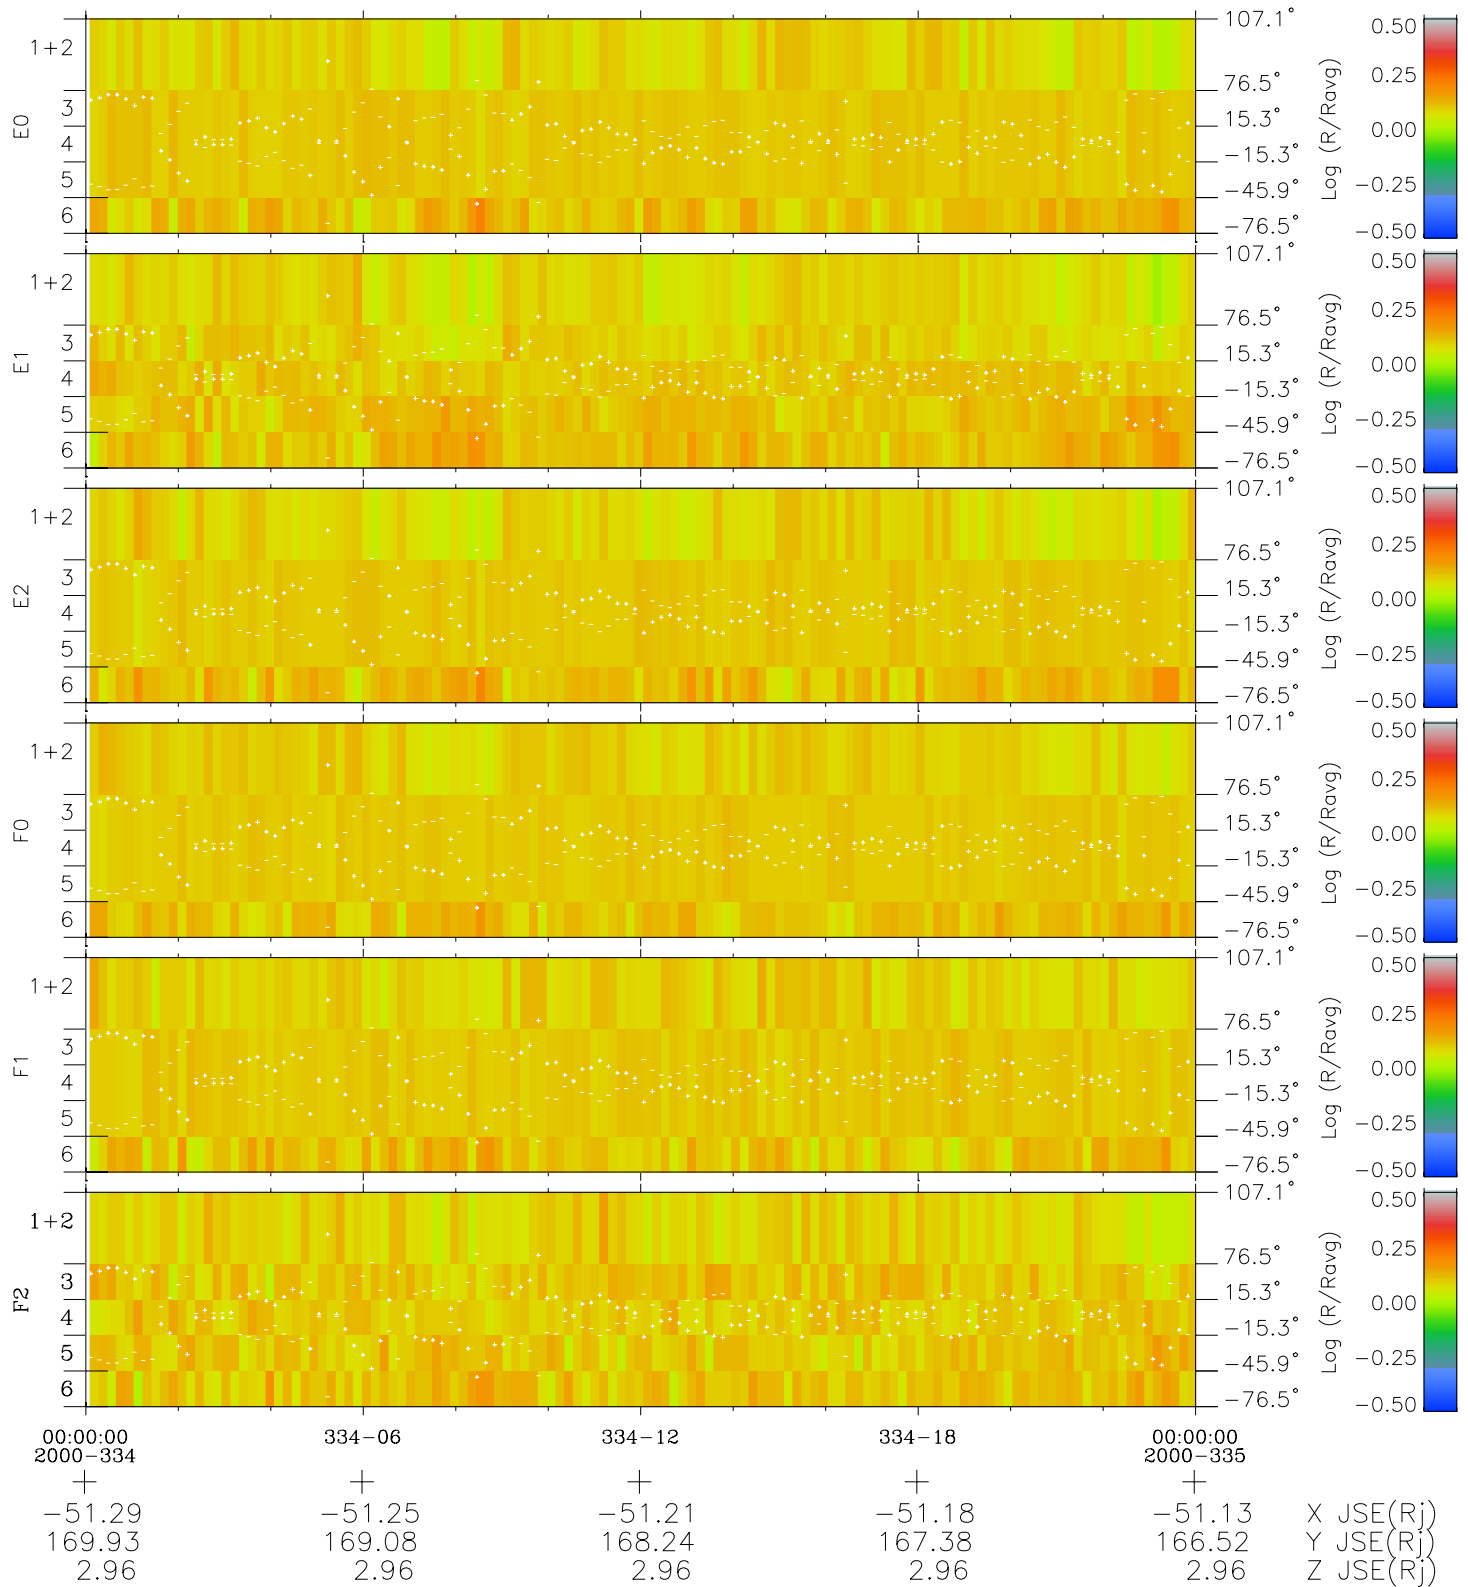

Galileo EPD Real Elevation Anisotropies 00334

Software Version: RTELEV_MEAN V 1.20
 Data Production: 18-05-01
 Plot Production: Mon Sep 17 16:50:31 2001
 Color File: wondr3
 Geofactor File: 1.1

- ◇ = Jupiter look direction
- = Corotation look direction