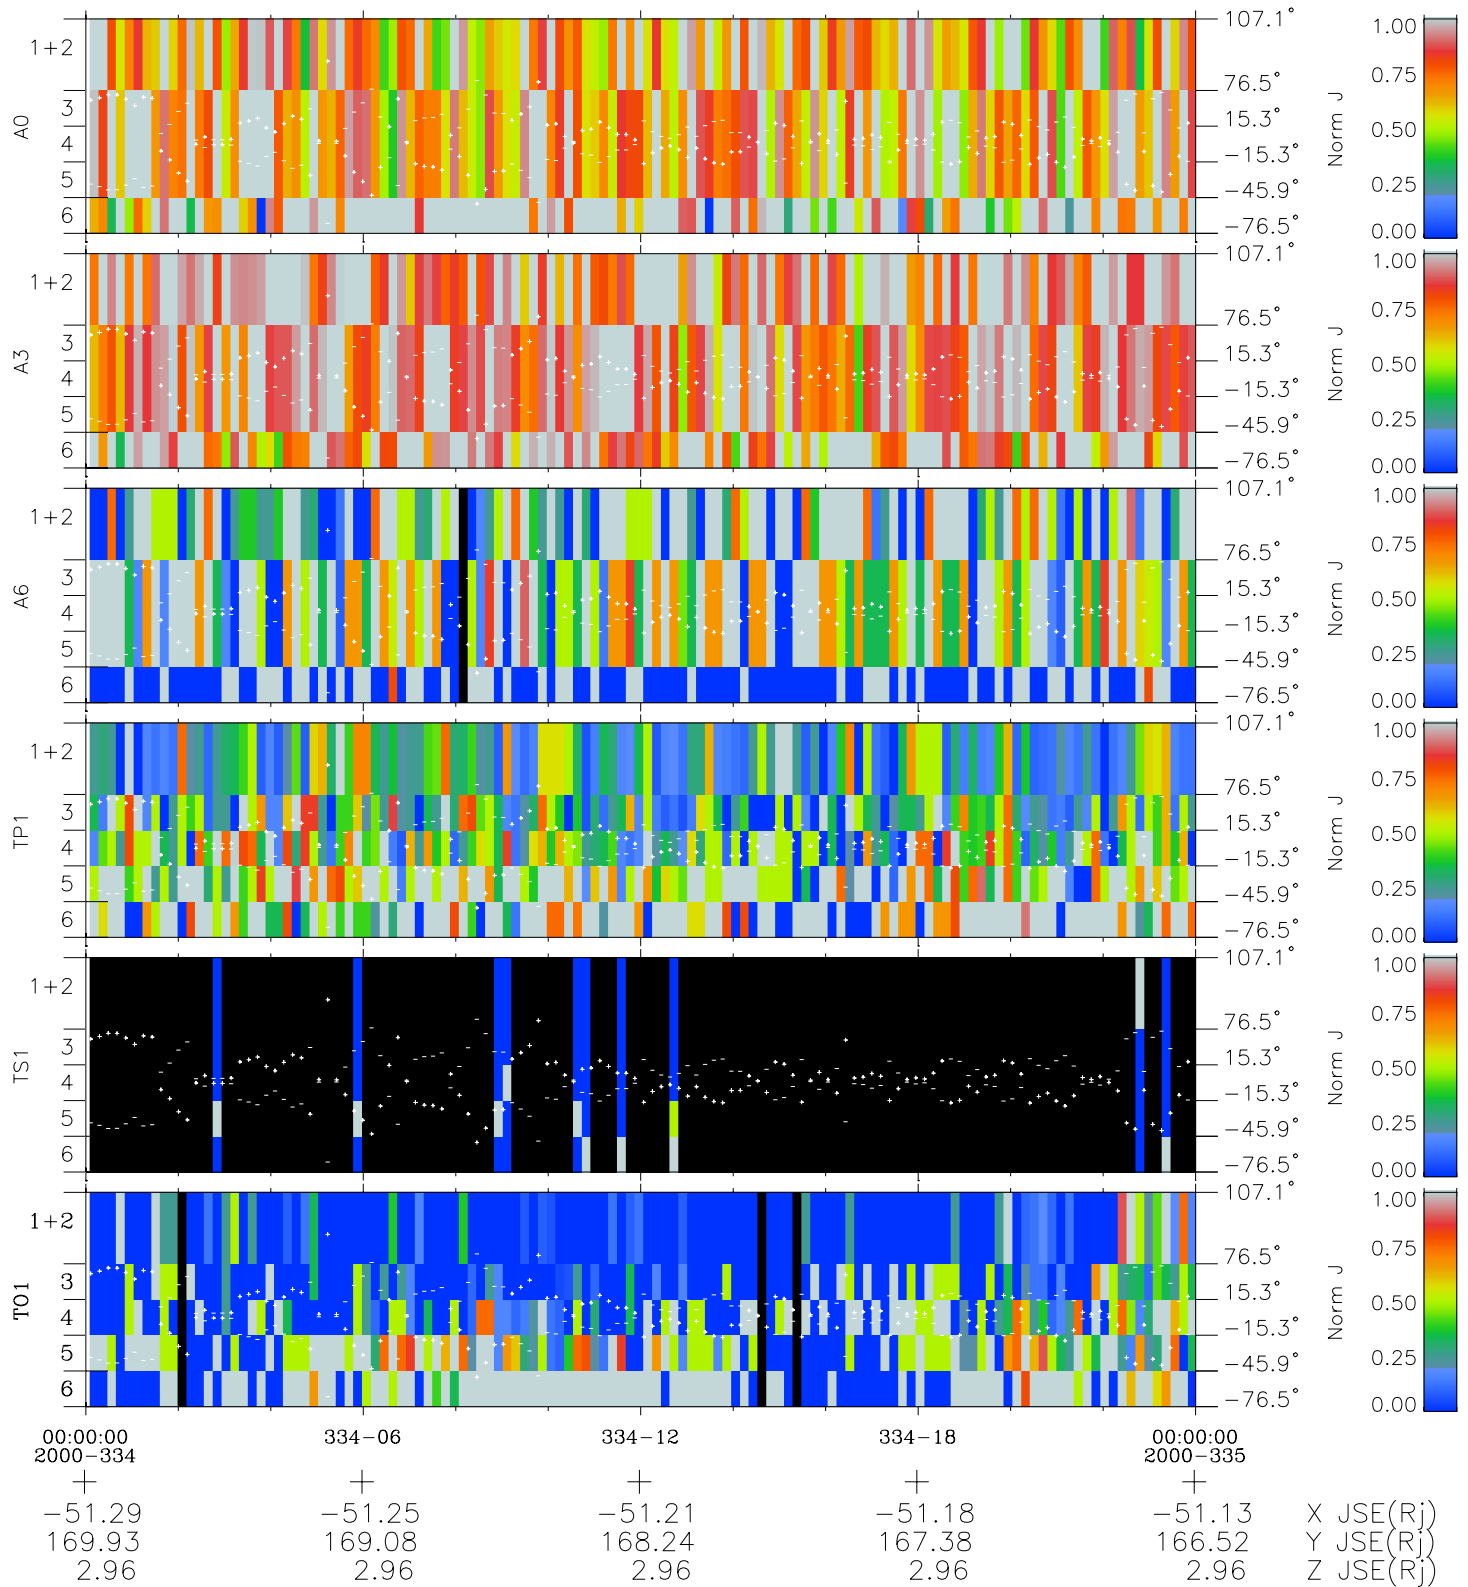

# Galileo EPD Real Elevation Anisotropies 00334

Software Version: RTELEV\_NORM V 1.20  
Data Production: 18-05-01  
Plot Production: Mon Sep 17 16:50:49 2001  
Color File: wondr3  
Geofactor File: 1.1

- ◇ = Jupiter look direction
- = Corotation look direction