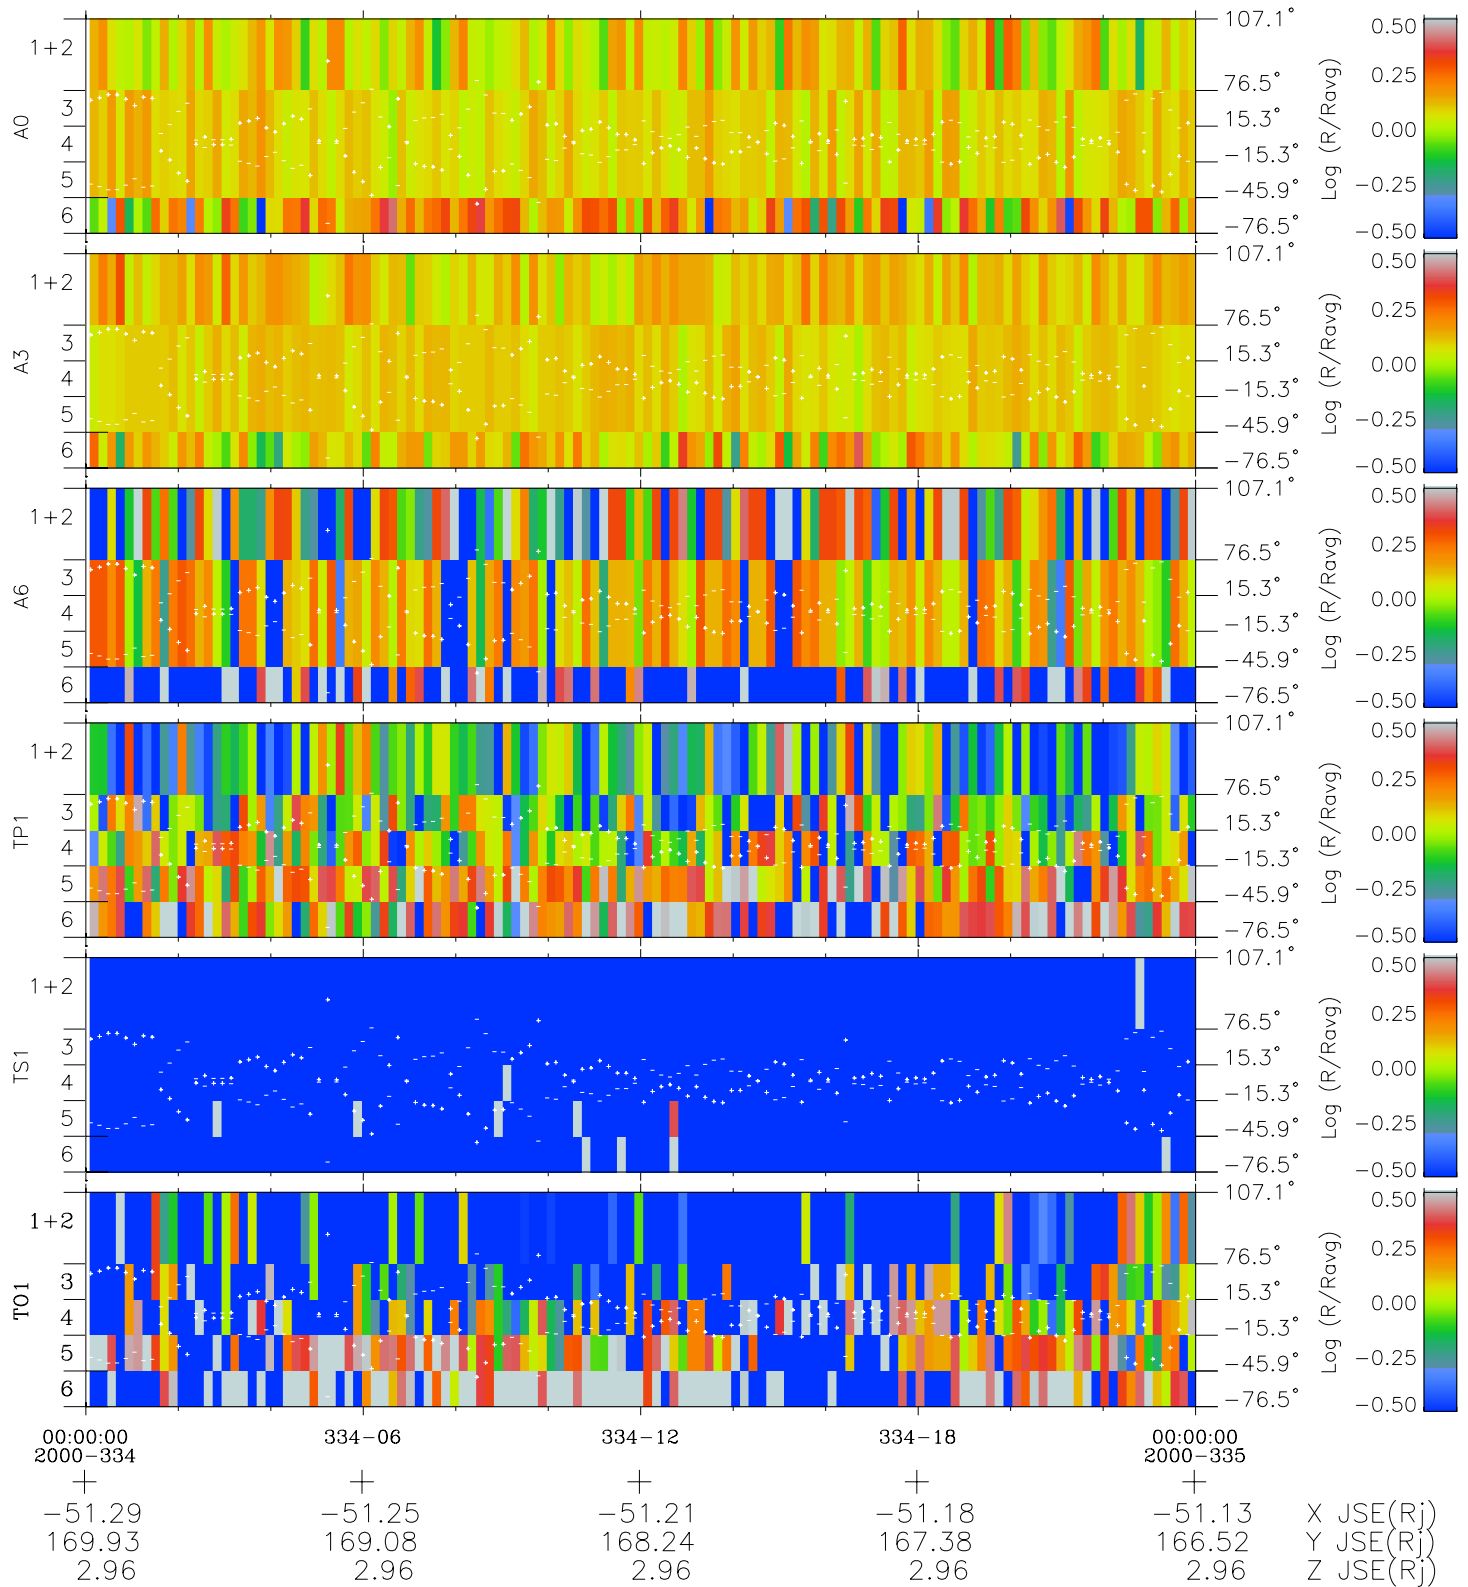

# Galileo EPD Real Elevation Anisotropies 00334

Software Version: RTELEV\_MEAN V 1.20  
 Data Production: 18-05-01  
 Plot Production: Mon Sep 17 16:50:25 2001  
 Color File: wondr3  
 Geofactor File: 1.1

- ◇ = Jupiter look direction
- = Corotation look direction