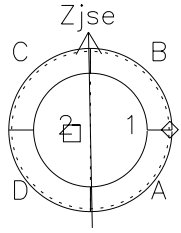

Galileo EPD Real Time Azimuth Anisotropies 00334

Software Version: RTAZIM_NORM V 1.20
Data Production: 18-05-01
Plot Production: Mon Sep 17 16:51:23 2001
Color File: wondr3
Geofactor File: 1.1

◇ = Jupiter look direction
□ = Corotation look direction