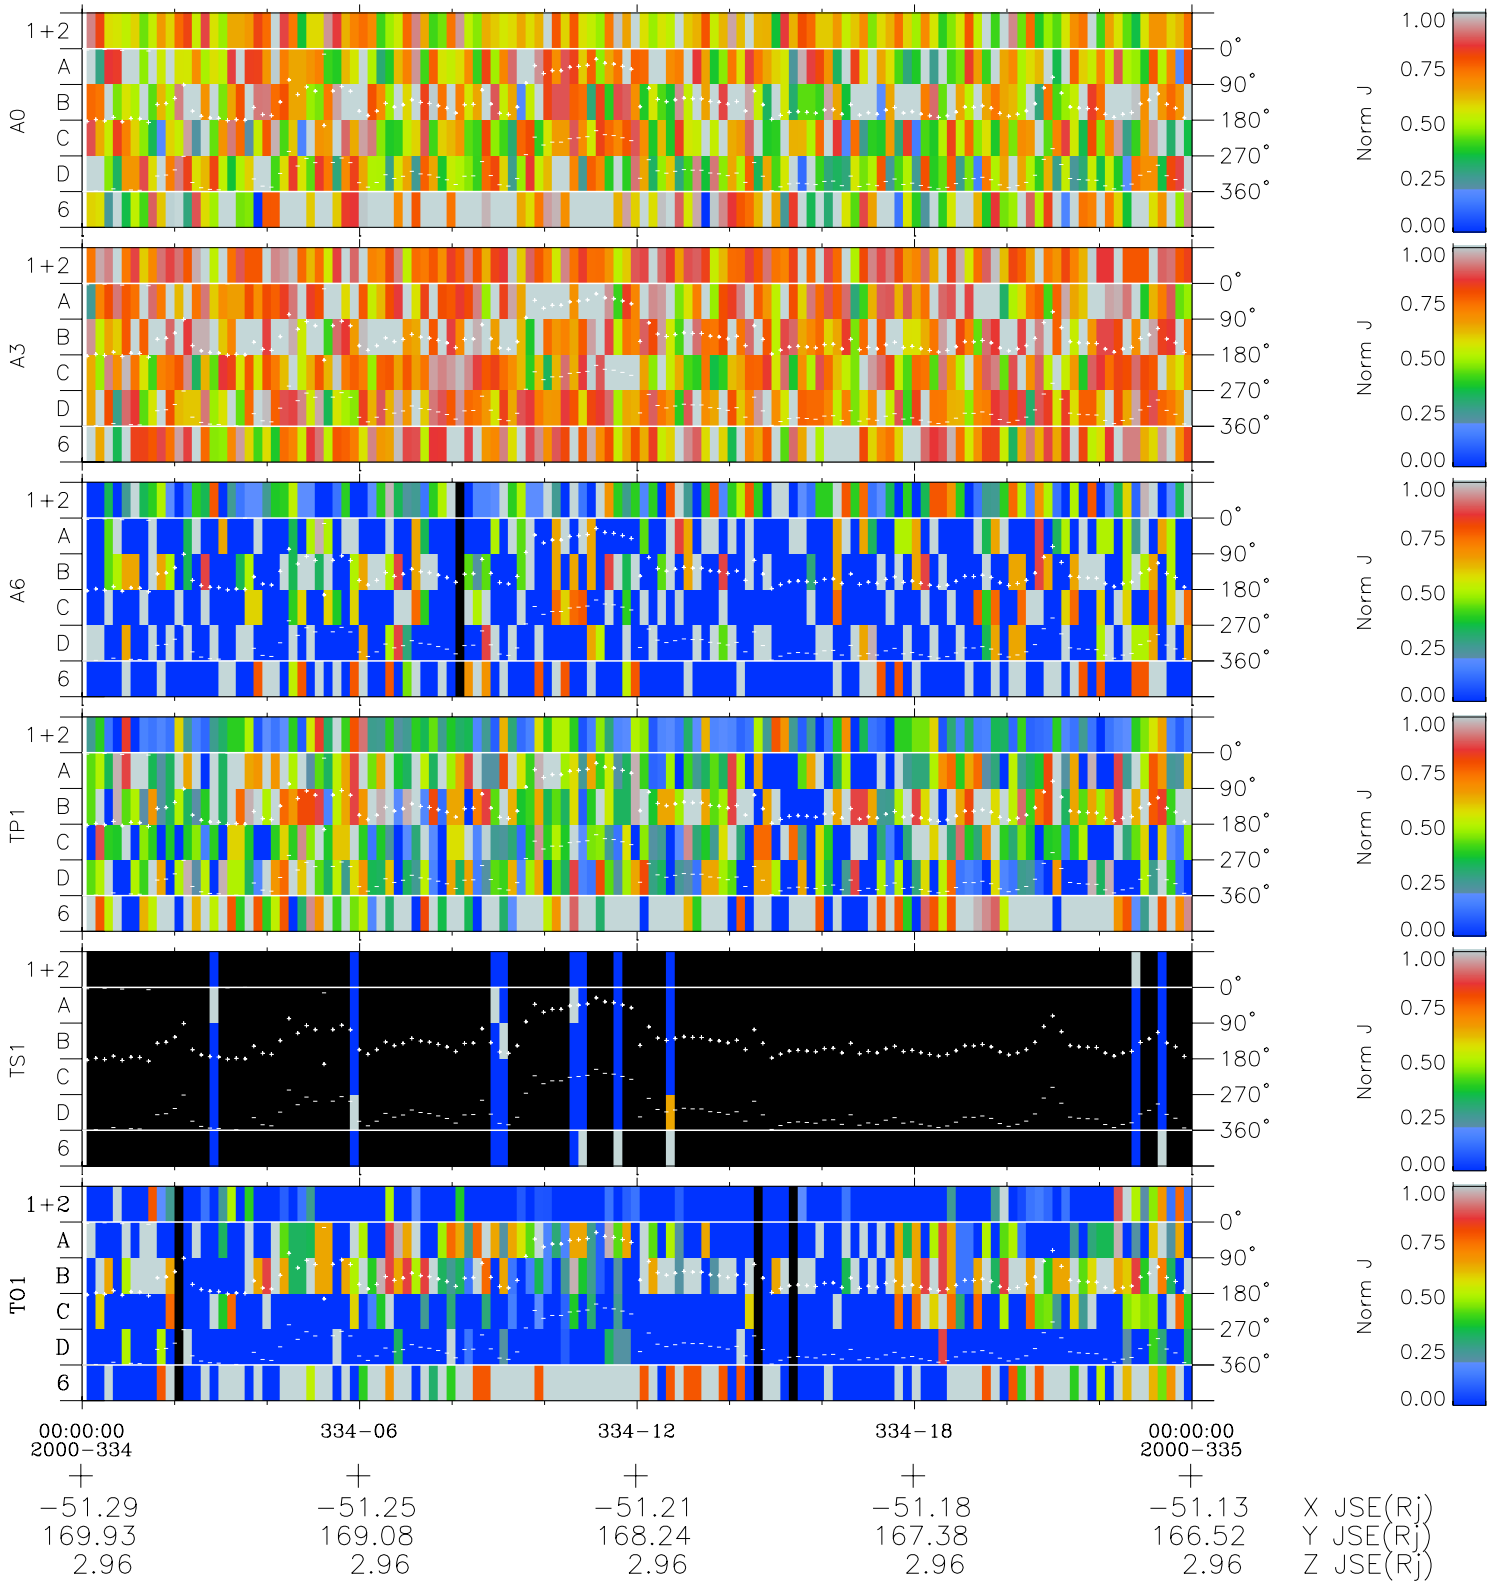

Galileo EPD Real Time Azimuth Anisotropies 00334

Software Version: RTAZIM_NORM V 1.20
Data Production: 18-05-01
Plot Production: Mon Sep 17 16:51:23 2001
Color File: wondr3
Geofactor File: 1.1

◇ = Jupiter look direction
□ = Corotation look direction