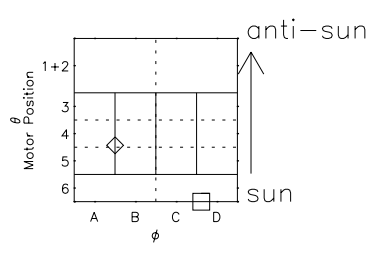

Galileo EPD Real Time Azimuth Anisotropies 00334

Software Version: RTAZIM_NORM V 1.20
Data Production: 18-05-01
Plot Production: Mon Sep 17 16:51:23 2001
Color File: wondr3
Geofactor File: 1.1

◇ = Jupiter look direction
□ = Corotation look direction