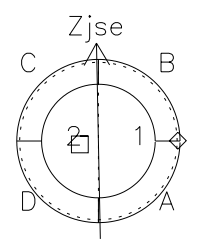

Galileo EPD Real Time Azimuth Anisotropies 00334

Software Version: RTAZIM_MEAN V 1.20
Data Production: 18-05-01
Plot Production: Mon Sep 17 16:51:01 2001
Color File: wondr3
Geofactor File: 1.1

- ◇ = Jupiter look direction
- = Corotation look direction