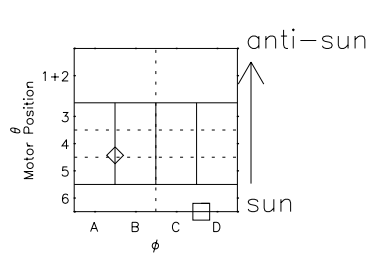

Galileo EPD Real Time Azimuth Anisotropies 00334

Software Version: RTAZIM_MEAN V 1.20
Data Production: 18-05-01
Plot Production: Mon Sep 17 16:51:01 2001
Color File: wondr3
Geofactor File: 1.1

- ◇ = Jupiter look direction
- = Corotation look direction