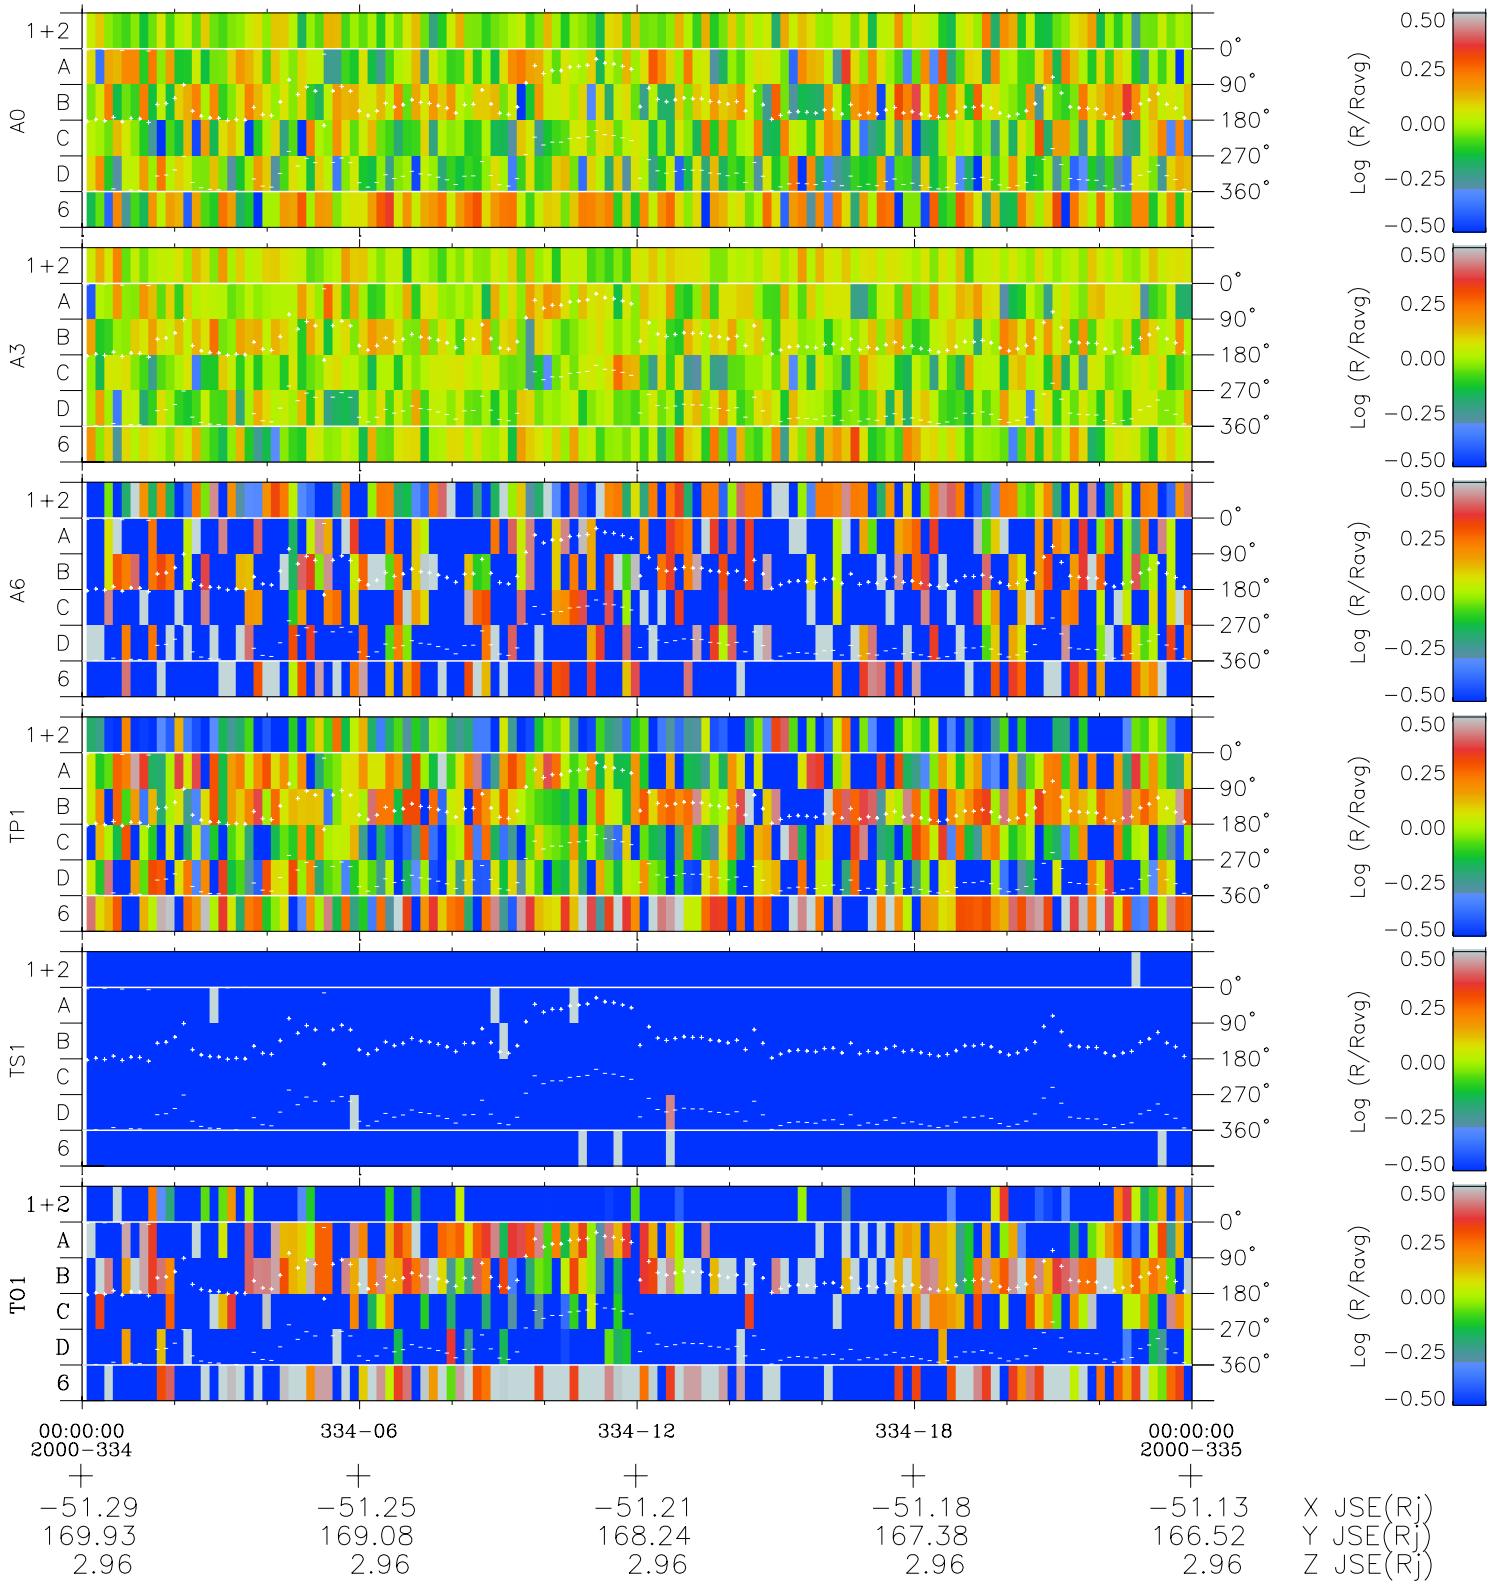

Galileo EPD Real Time Azimuth Anisotropies 00334

Software Version: RTAZIM_MEAN V 1.20
Data Production: 18-05-01
Plot Production: Mon Sep 17 16:51:01 2001
Color File: wondr3
Geofactor File: 1.1

- ◇ = Jupiter look direction
- = Corotation look direction