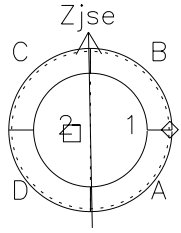

Galileo EPD Real Time Azimuth Anisotropies 00334

Software Version: RTAZIM_FLUX V 1.20
Data Production: 18-05-01
Plot Production: Mon Sep 17 16:51:12 2001
Color File: wondr3
Geofactor File: 1.1

◇ = Jupiter look direction
□ = Corotation look direction