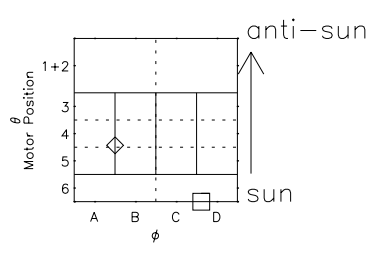

Galileo EPD Real Time Azimuth Anisotropies 00334

Software Version: RTAZIM_FLUX V 1.20
Data Production: 18-05-01
Plot Production: Mon Sep 17 16:51:12 2001
Color File: wondr3
Geofactor File: 1.1

◇ = Jupiter look direction
□ = Corotation look direction