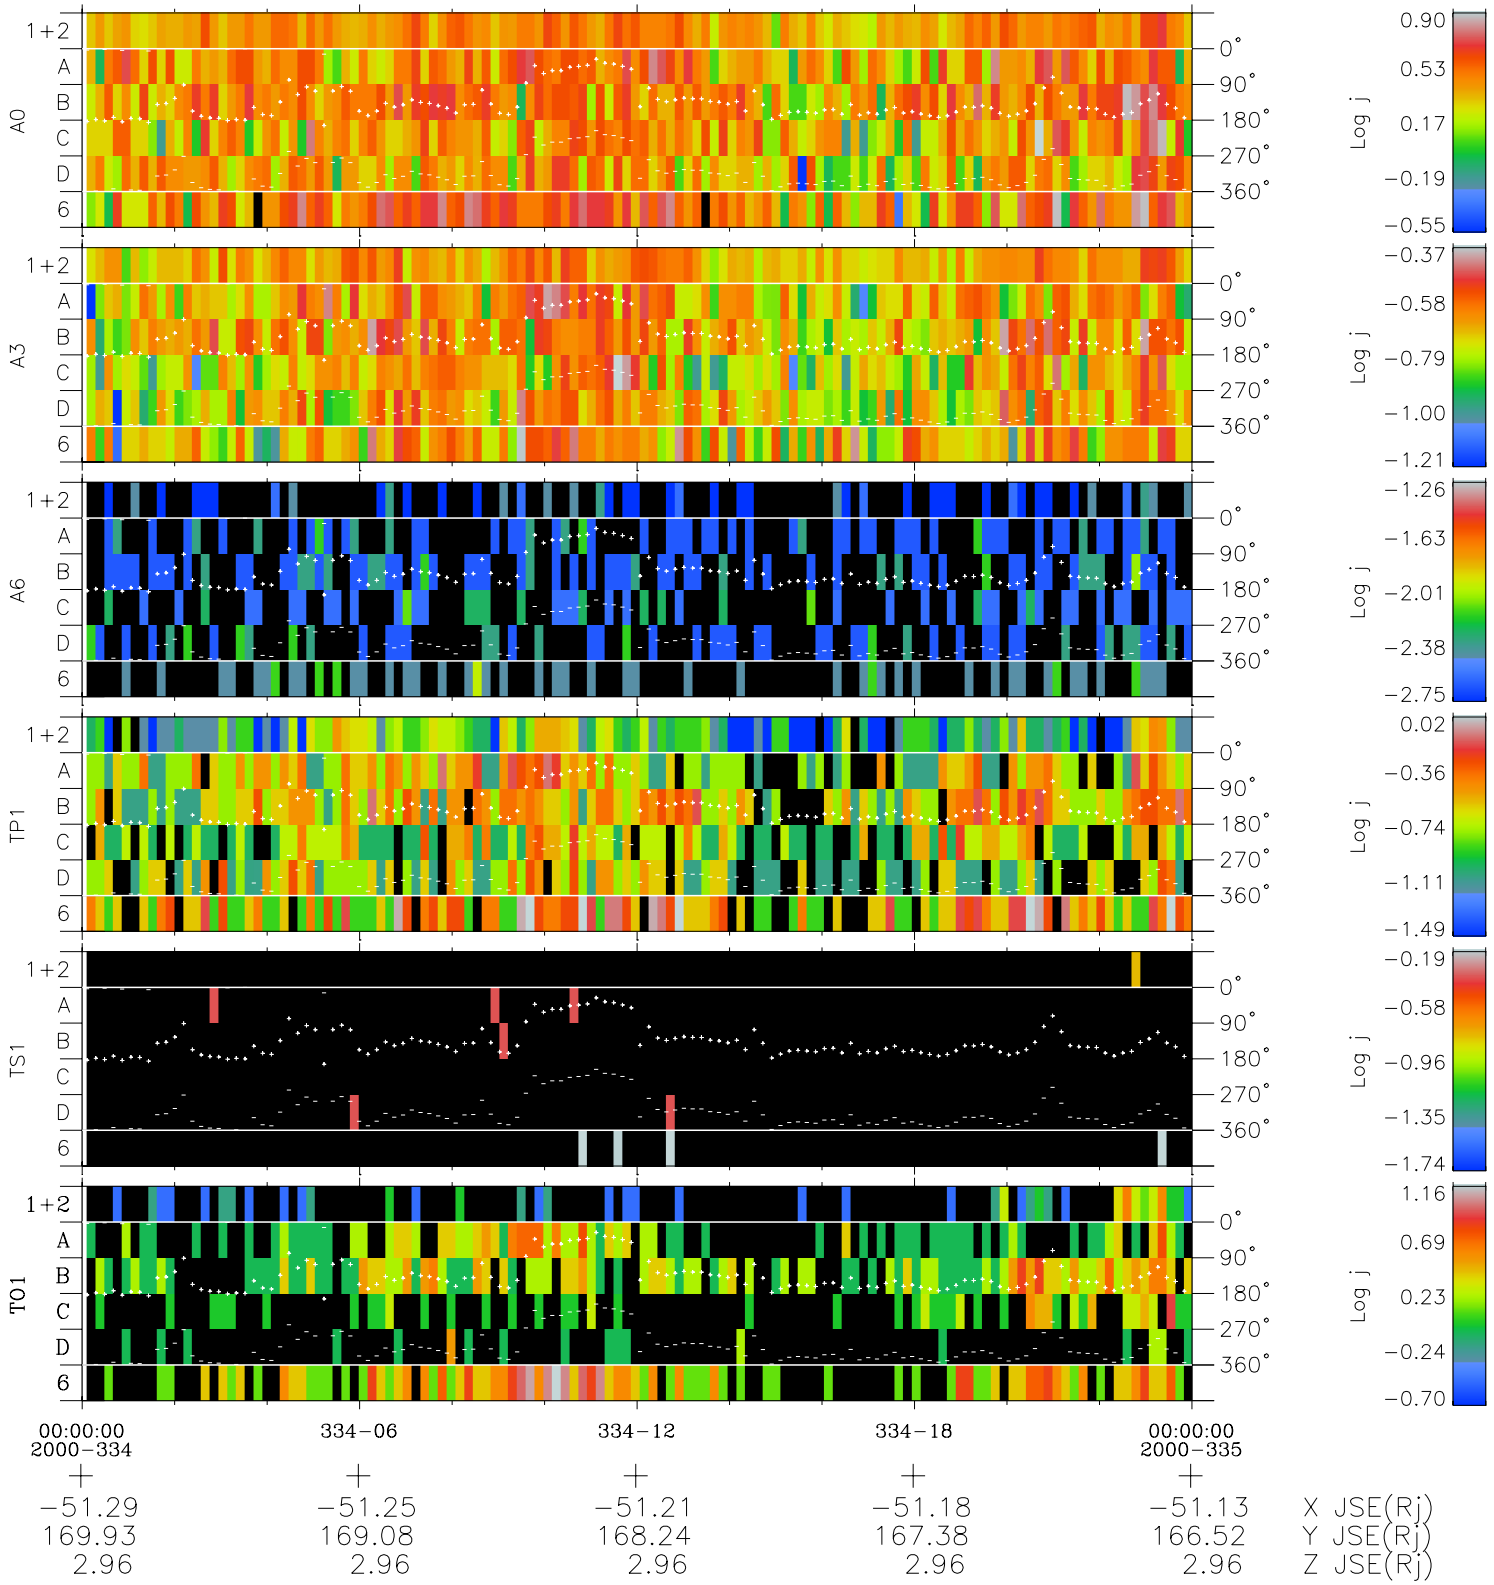

Galileo EPD Real Time Azimuth Anisotropies 00334

Software Version: RTAZIM_FLUX V 1.20
Data Production: 18-05-01
Plot Production: Mon Sep 17 16:51:12 2001
Color File: wondr3
Geofactor File: 1.1

◇ = Jupiter look direction
□ = Corotation look direction