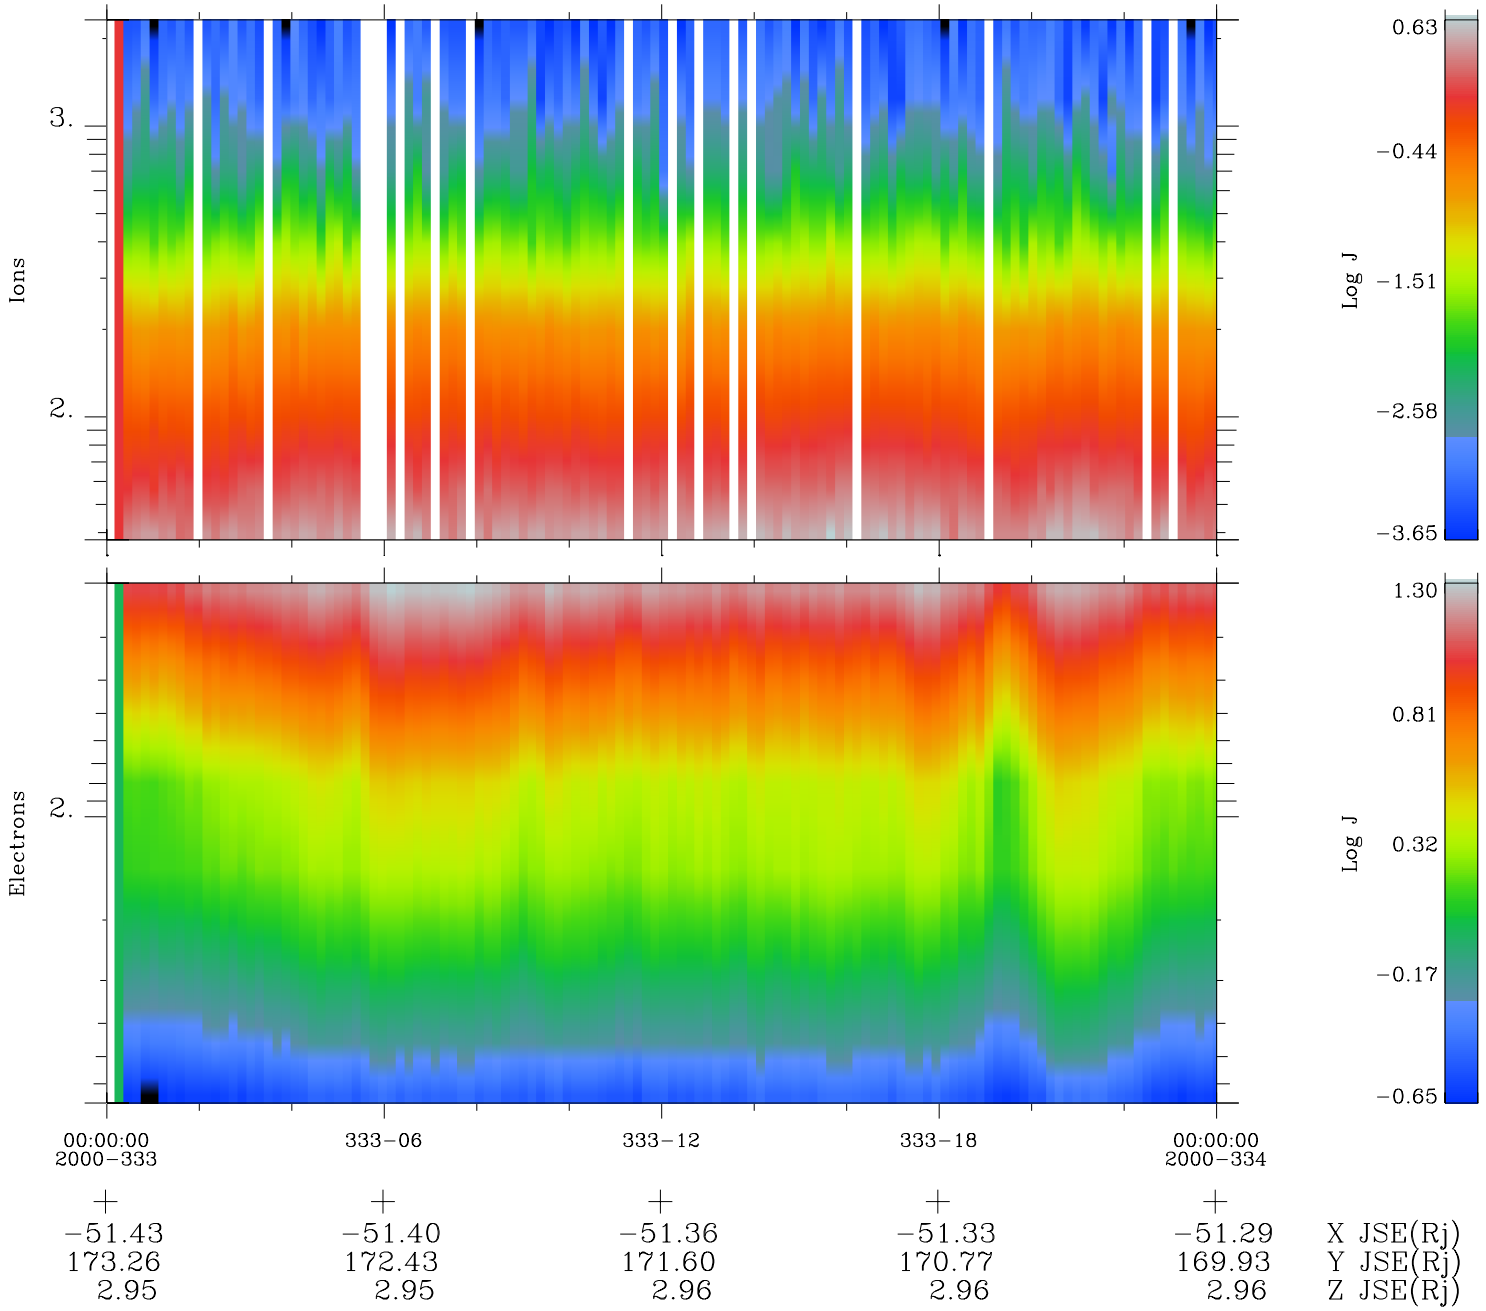

# Galileo EPD Real Time Omni Spectrum 00333

Software Version: RTSPEC\_OMNI V 1.20  
 Data Production: 18-05-01  
 Plot Production: Mon Sep 17 16:41:28 2001  
 Color File: wondr3  
 Geofactor File: 1.1

◇ = Jupiter look direction  
 □ = Corotation look direction