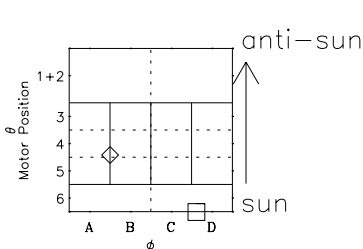

Galileo EPD Real-Time Six-Sector 00333

Software Version: RTLINE_R6 V 1.20
Data Production: 18-05-01
Plot Production: Mon Sep 17 16:43:31 2001

◇ = Jupiter look direction
□ = Corotation look direction