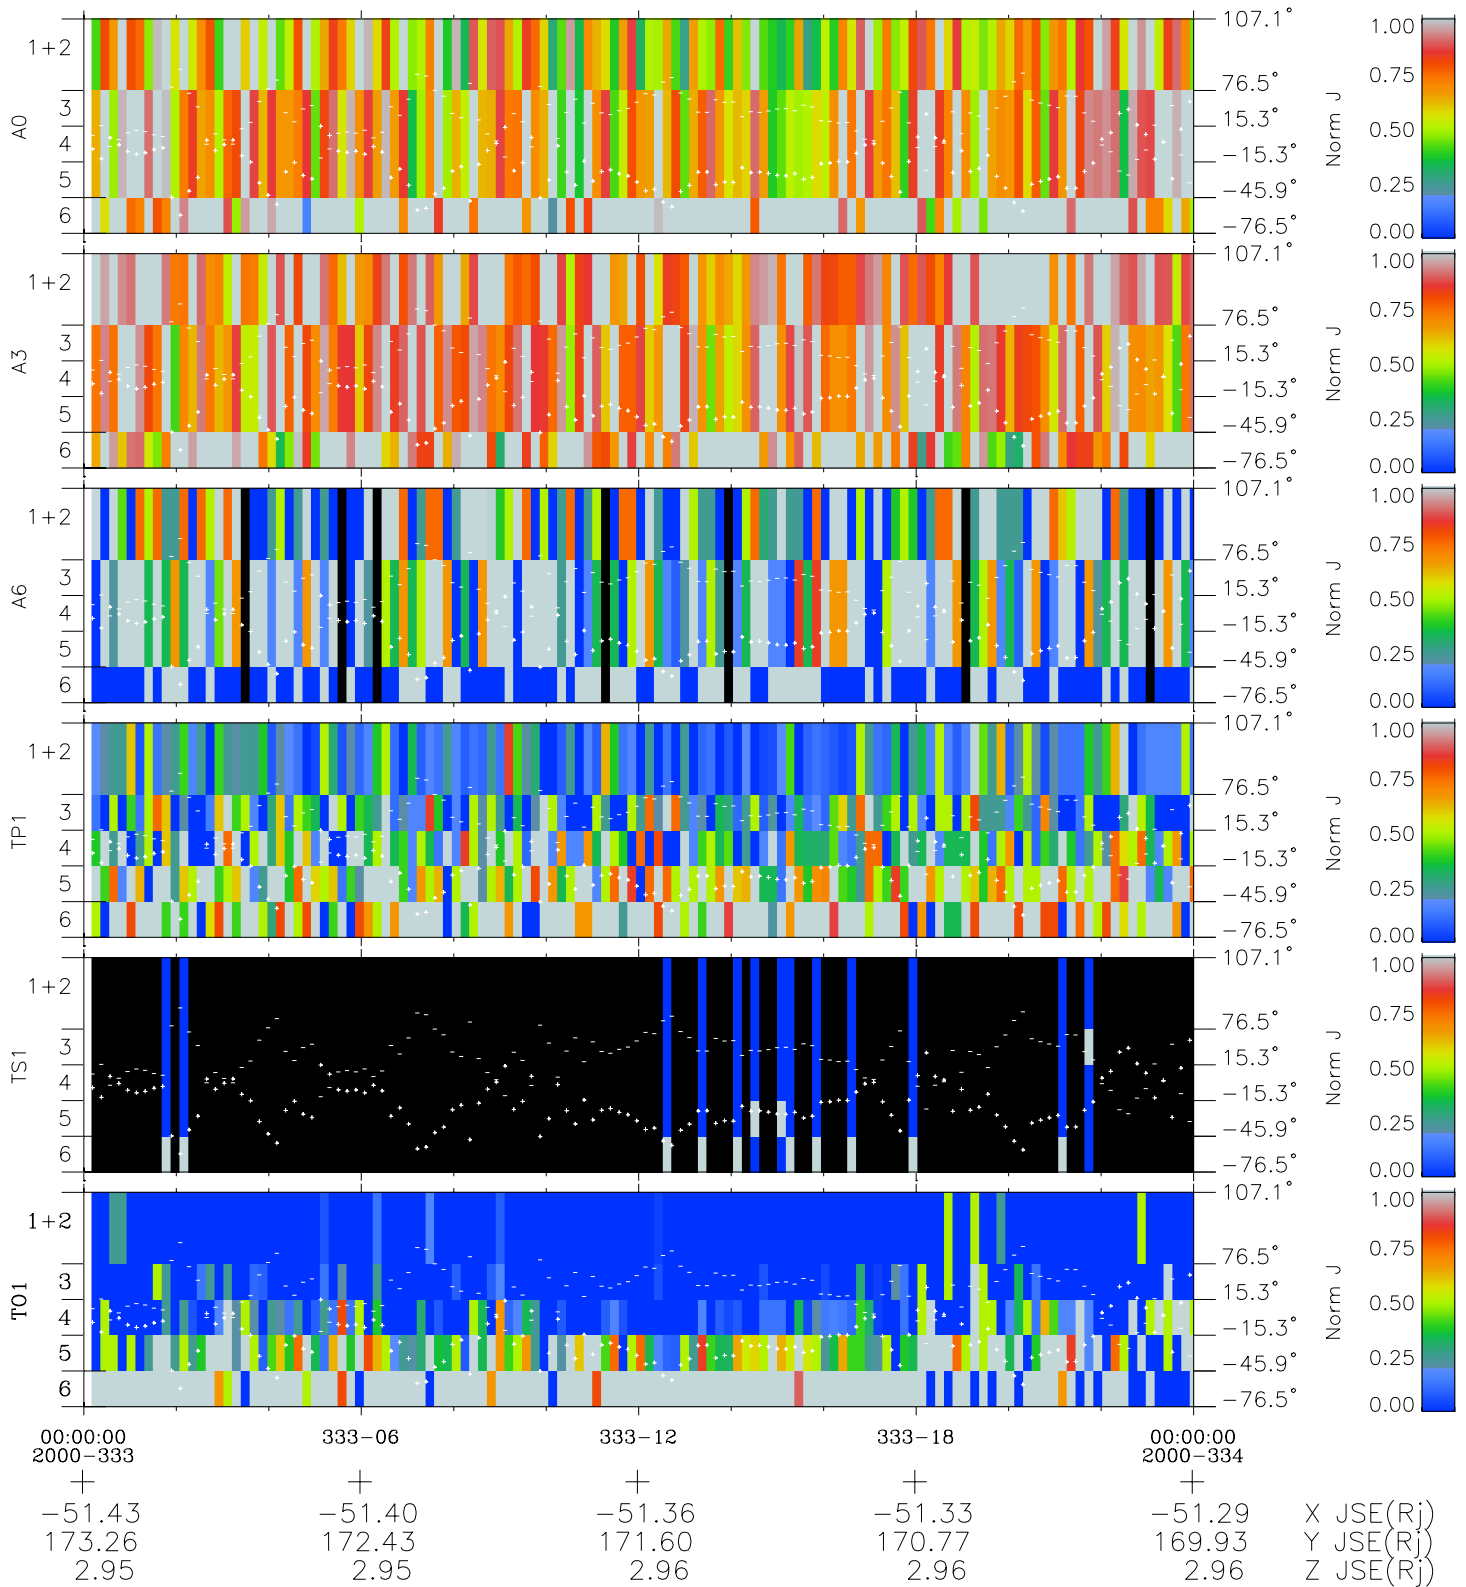

Galileo EPD Real Elevation Anisotropies 00333

Software Version: RTELEV_NORM V 1.20
Data Production: 18-05-01
Plot Production: Mon Sep 17 16:42:41 2001
Color File: wondr3
Geofactor File: 1.1

- ◇ = Jupiter look direction
- = Corotation look direction