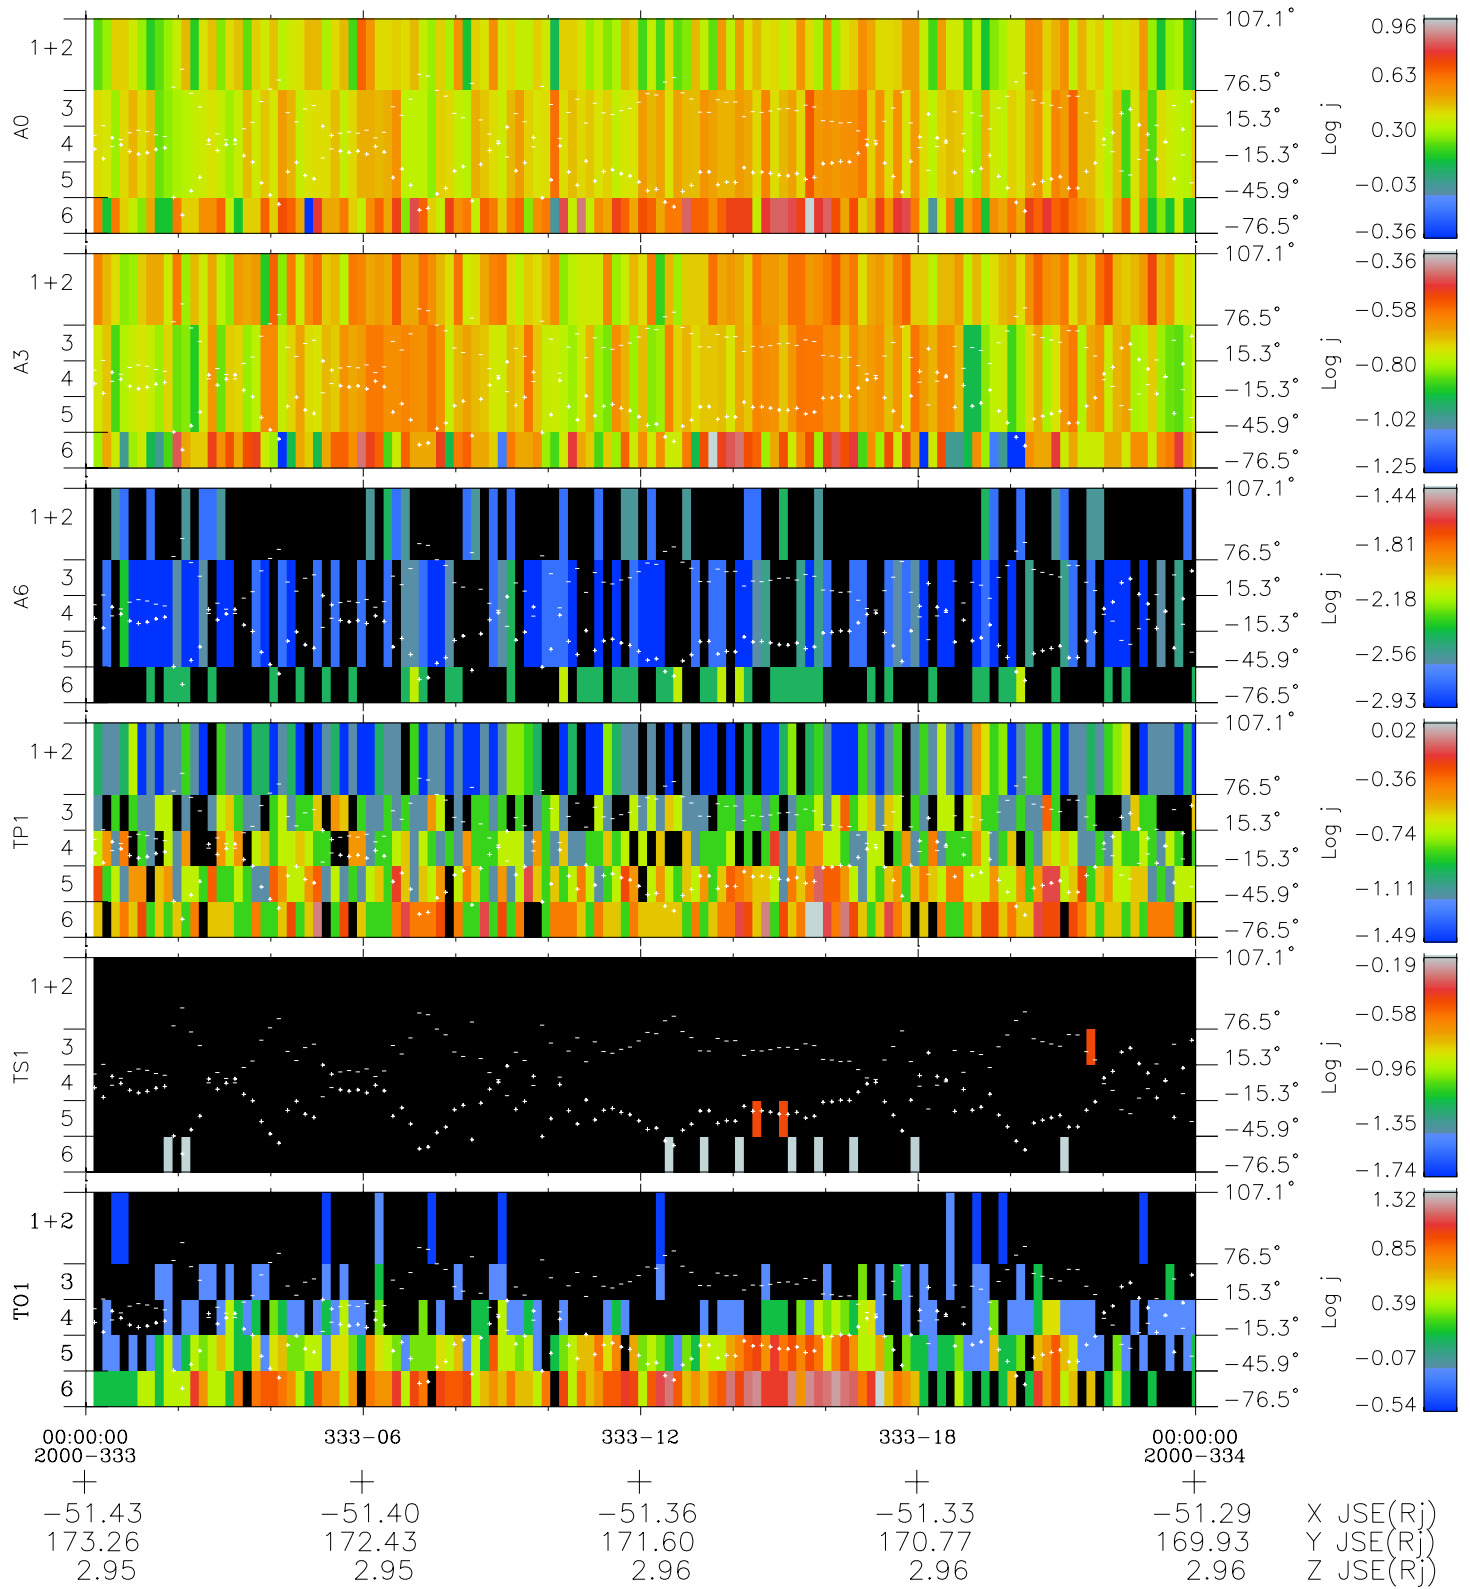

Galileo EPD Real Elevation Anisotropies 00333

Software Version: RTELEV_FLUX V 1.20
Data Production: 18-05-01
Plot Production: Mon Sep 17 16:42:30 2001
Color File: wondr3
Geofactor File: 1.1

- ◇ = Jupiter look direction
- = Corotation look direction