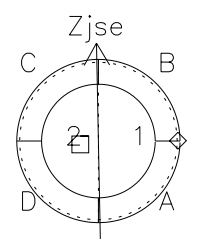

Galileo EPD Real Time Azimuth Anisotropies 00333

Software Version: RTAZIM_MEAN V 1.20
 Data Production: 18-05-01
 Plot Production: Mon Sep 17 16:42:57 2001
 Color File: wondr3
 Geofactor File: 1.1

◇ = Jupiter look direction
 □ = Corotation look direction