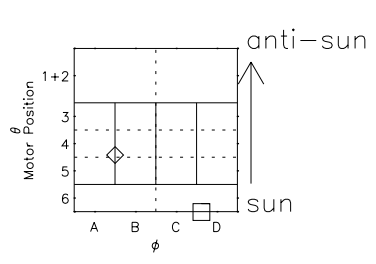

Galileo EPD Real Time Azimuth Anisotropies 00333

Software Version: RTAZIM_MEAN V 1.20
 Data Production: 18-05-01
 Plot Production: Mon Sep 17 16:42:57 2001
 Color File: wondr3
 Geofactor File: 1.1

◇ = Jupiter look direction
 □ = Corotation look direction