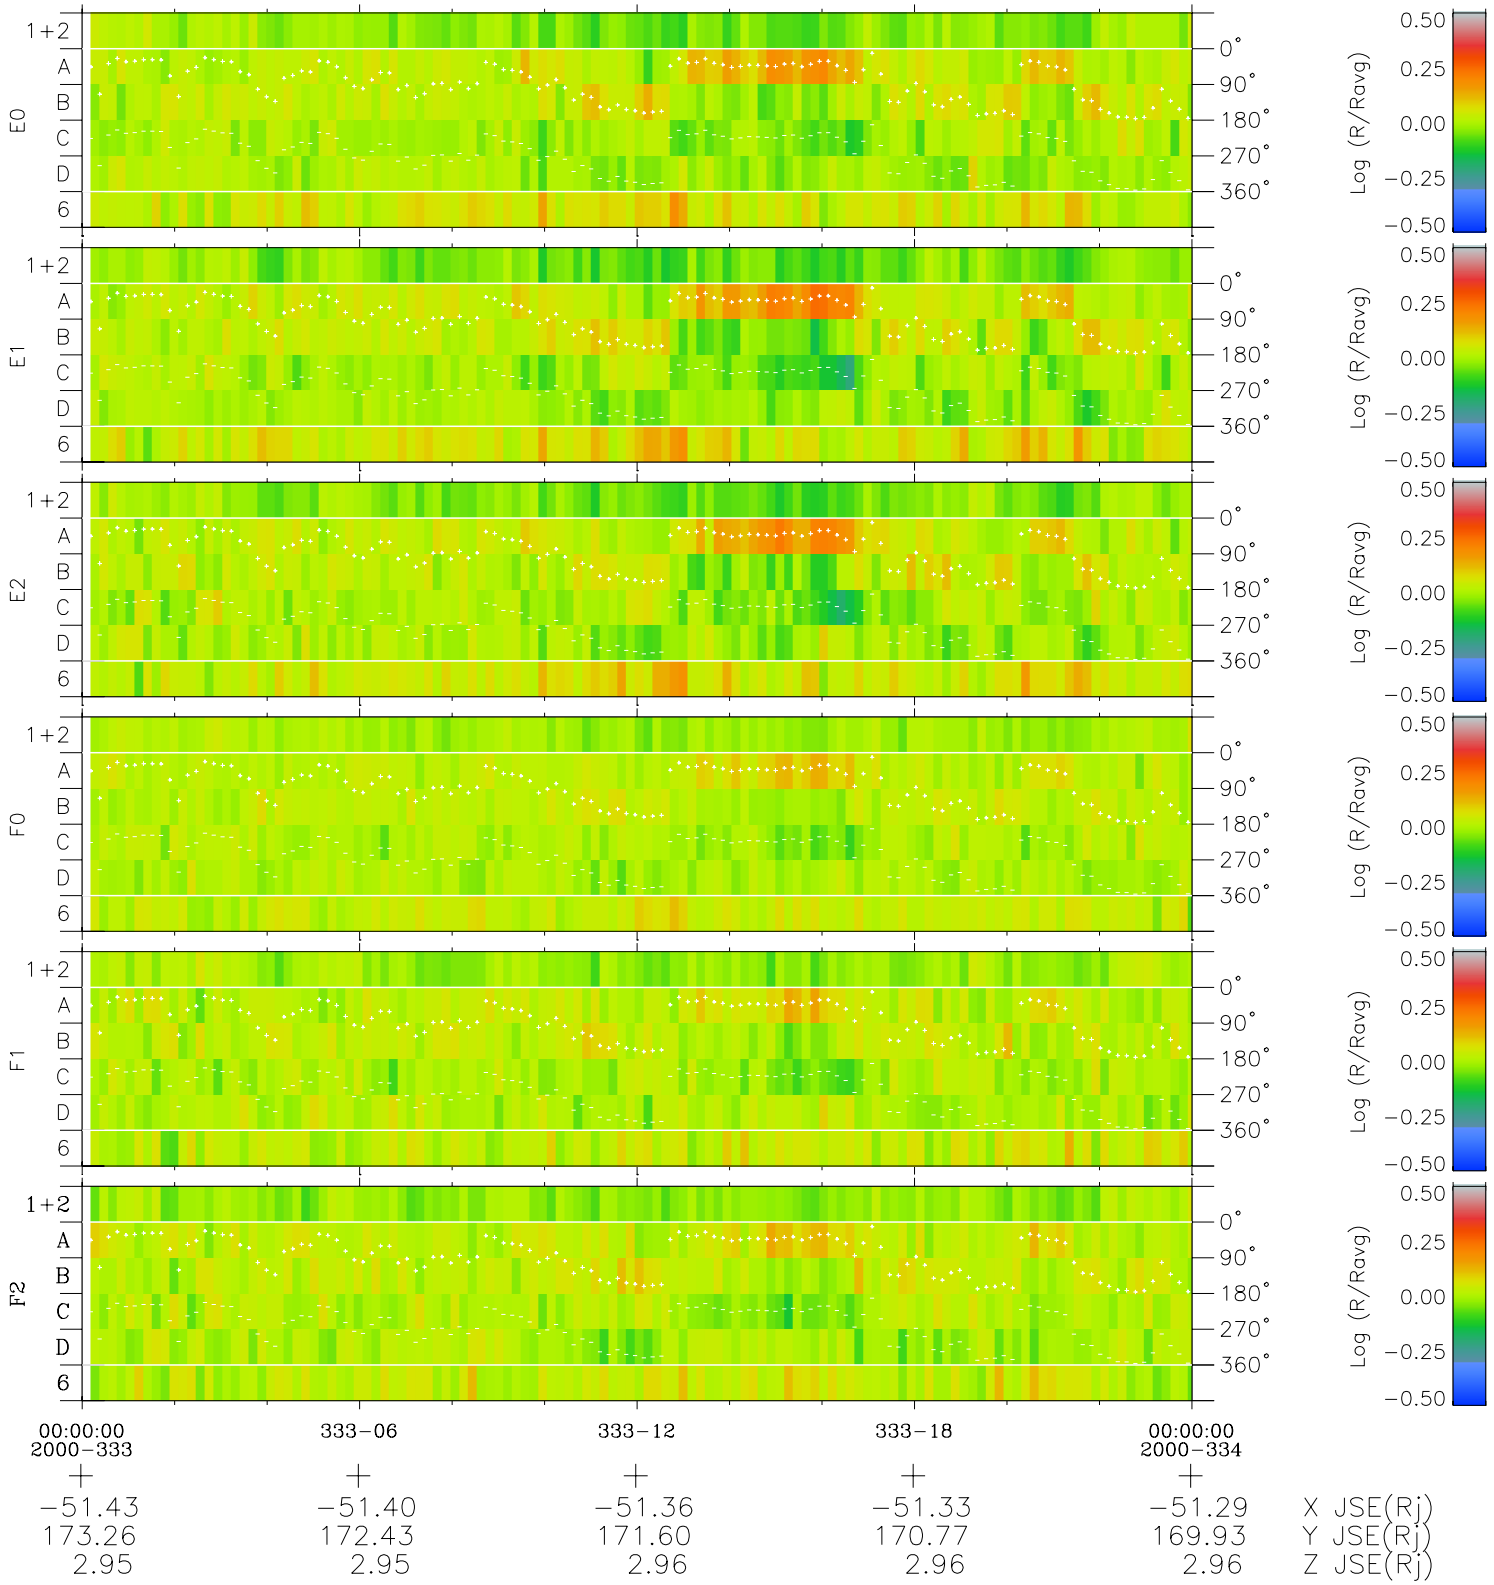

Galileo EPD Real Time Azimuth Anisotropies 00333

Software Version: RTAZIM_MEAN V 1.20
 Data Production: 18-05-01
 Plot Production: Mon Sep 17 16:42:57 2001
 Color File: wondr3
 Geofactor File: 1.1

◇ = Jupiter look direction
 □ = Corotation look direction