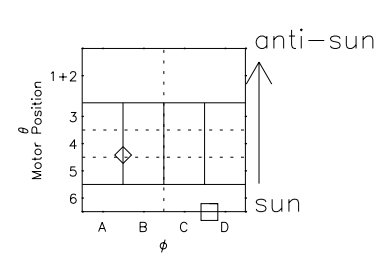

Galileo EPD Real Time Azimuth Anisotropies 00333

Software Version: RTAZIM_MEAN V 1.20
 Data Production: 18-05-01
 Plot Production: Mon Sep 17 16:42:52 2001
 Color File: wondr3
 Geofactor File: 1.1

◇ = Jupiter look direction
 □ = Corotation look direction