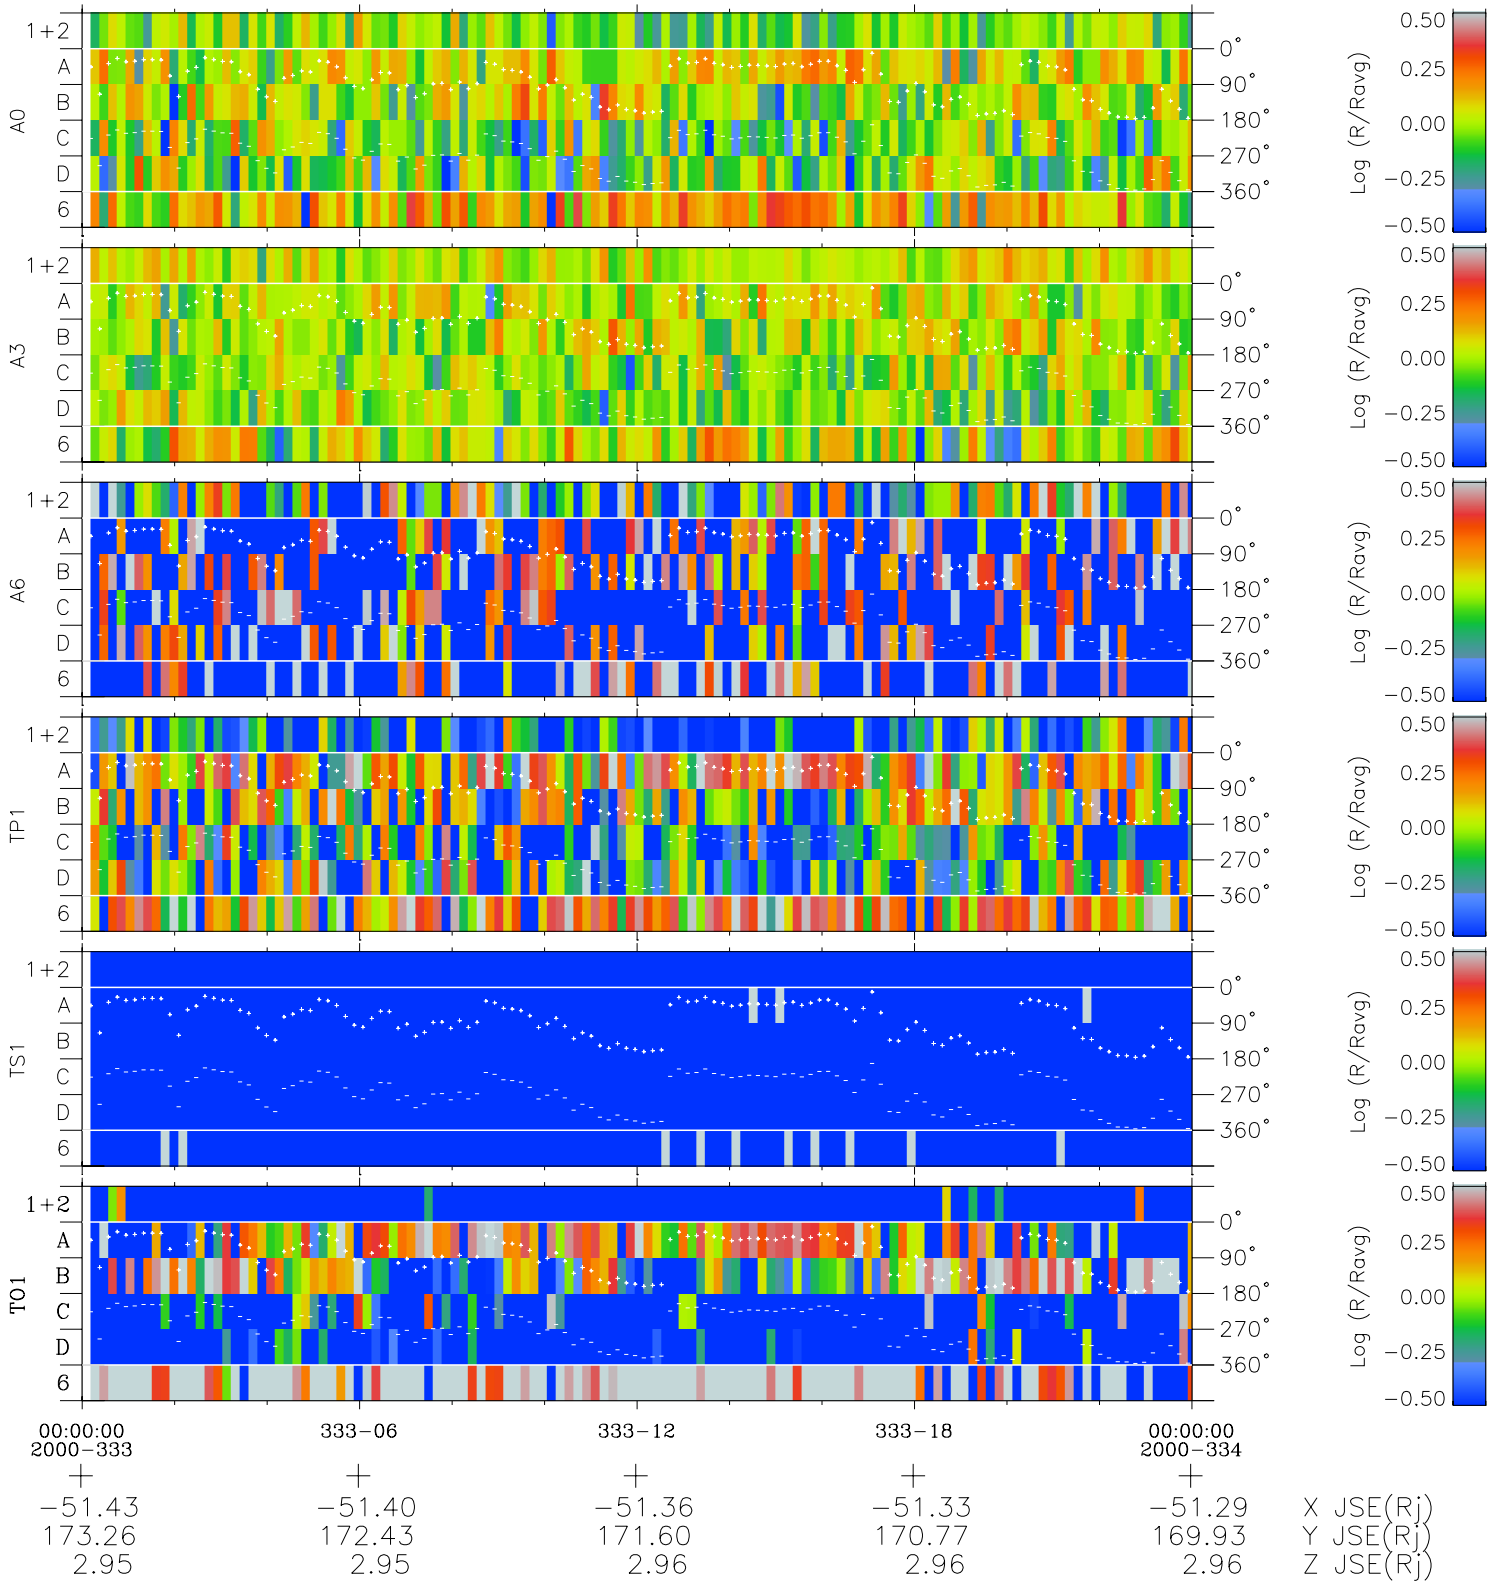

Galileo EPD Real Time Azimuth Anisotropies 00333

Software Version: RTAZIM_MEAN V 1.20
 Data Production: 18-05-01
 Plot Production: Mon Sep 17 16:42:52 2001
 Color File: wondr3
 Geofactor File: 1.1

◇ = Jupiter look direction
 □ = Corotation look direction