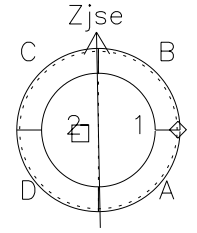

Galileo EPD Real Time Azimuth Anisotropies 00333

Software Version: RTAZIM_MEAN V 1.20
 Data Production: 18-05-01
 Plot Production: Mon Sep 17 16:42:52 2001
 Color File: wondr3
 Geofactor File: 1.1

◇ = Jupiter look direction
 □ = Corotation look direction