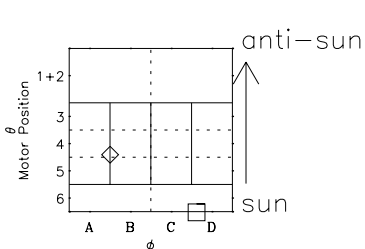

# Galileo EPD Real-Time Omni 00332

Software Version: RTLINE\_OMNI V 1.20  
Data Production: 18-05-01  
Plot Production: Mon Sep 17 16:35:08 2001

- ◇ = Jupiter look direction
- = Corotation look direction