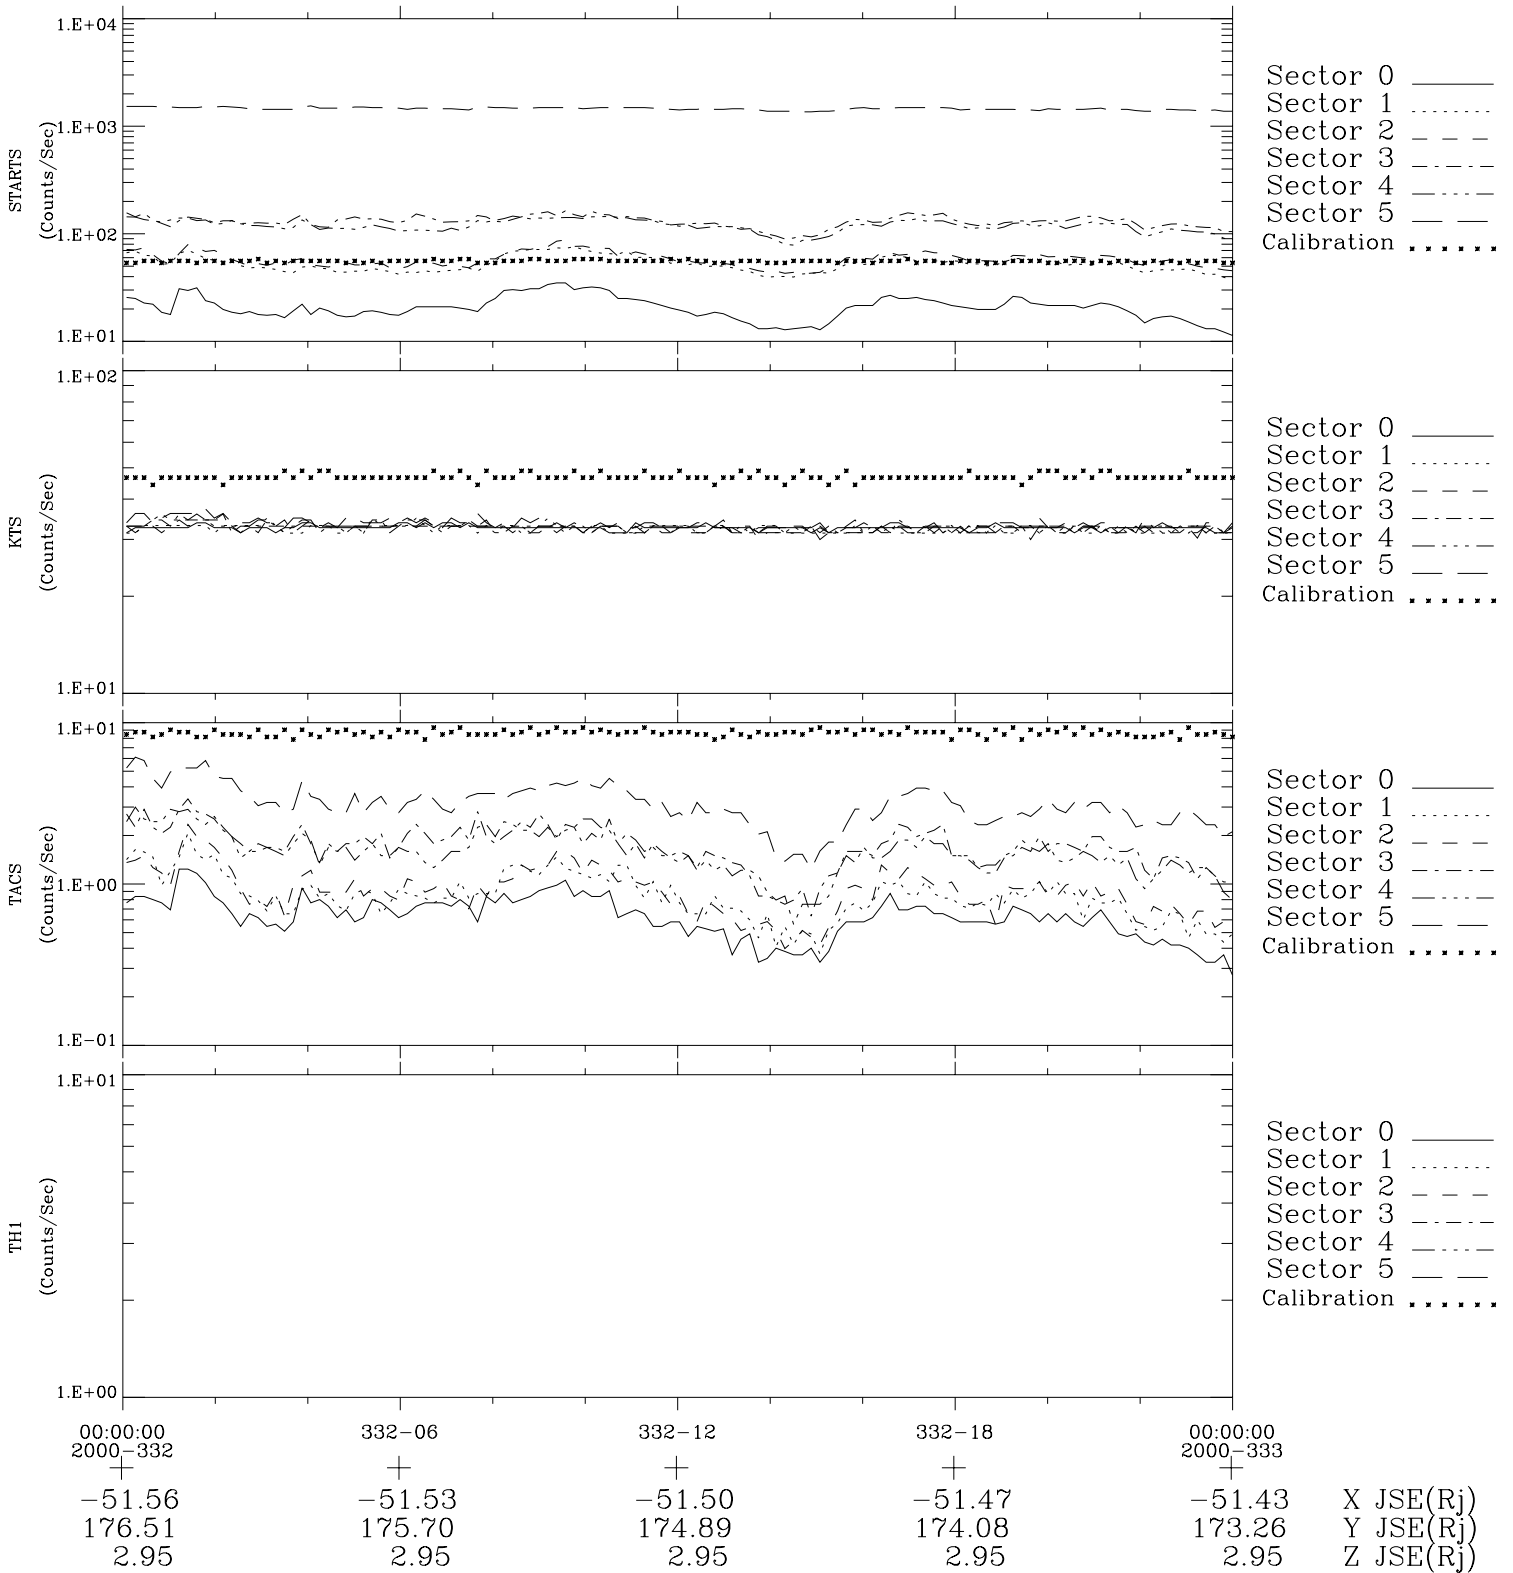

Galileo EPD Real-Time Six-Sector 00332

Software Version: RTLINE_R6 V 1.20
Data Production: 18-05-01
Plot Production: Mon Sep 17 16:35:16 2001

◇ = Jupiter look direction
□ = Corotation look direction