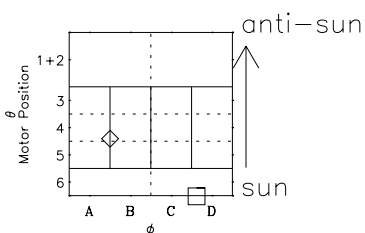

Galileo EPD Real-Time Six-Sector 00332

Software Version: RTLINE_R6 V 1.20
Data Production: 18-05-01
Plot Production: Mon Sep 17 16:35:16 2001

◇ = Jupiter look direction
□ = Corotation look direction