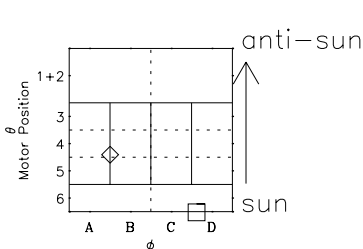

Galileo EPD Real-Time Six-Sector 00332

Software Version: RTLINE_R6 V 1.20
Data Production: 18-05-01
Plot Production: Mon Sep 17 16:35:15 2001

◇ = Jupiter look direction
 □ = Corotation look direction