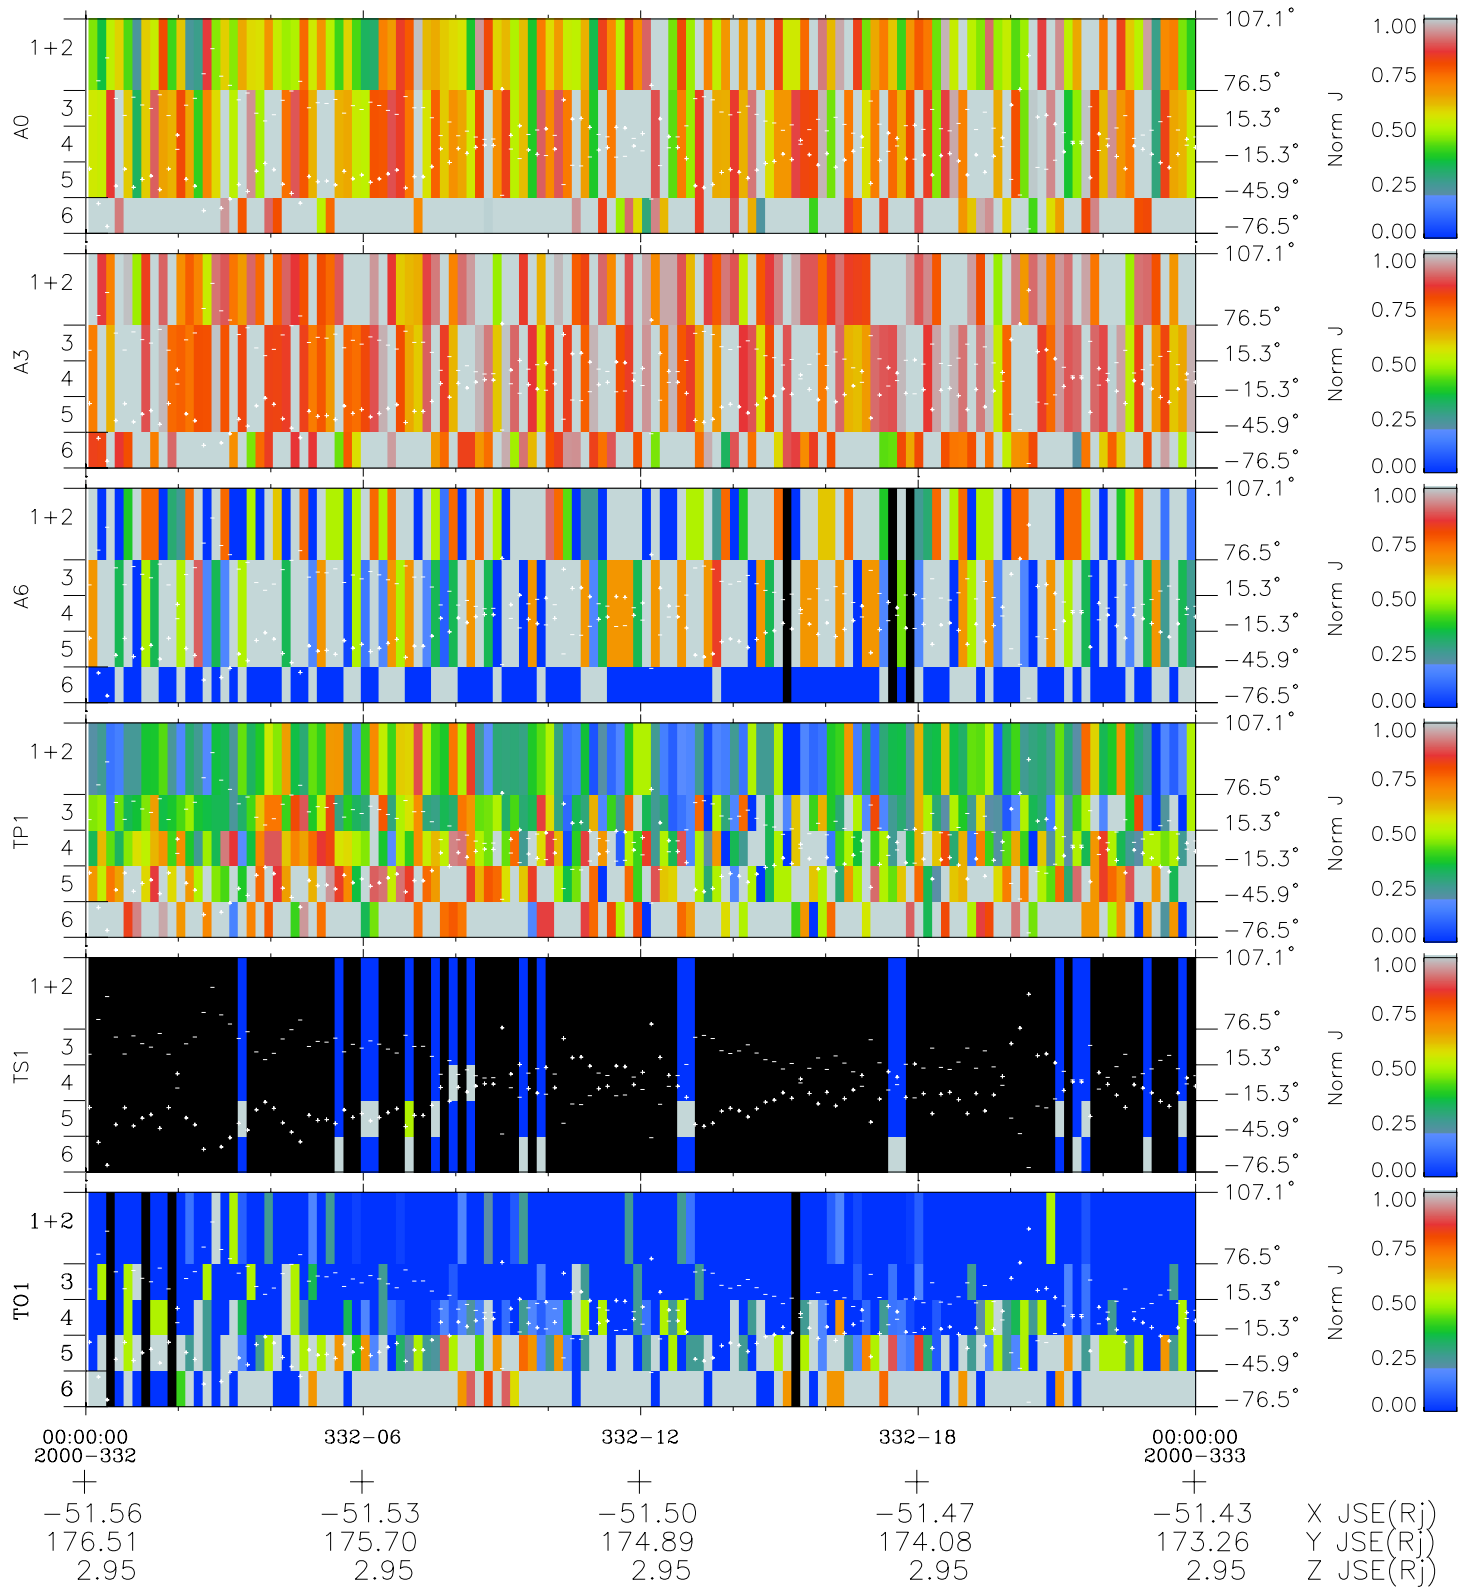

# Galileo EPD Real Elevation Anisotropies 00332

Software Version: RTELEV\_NORM V 1.20  
 Data Production: 18-05-01  
 Plot Production: Mon Sep 17 16:34:24 2001  
 Color File: wondr3  
 Geofactor File: 1.1

- ◇ = Jupiter look direction
- = Corotation look direction