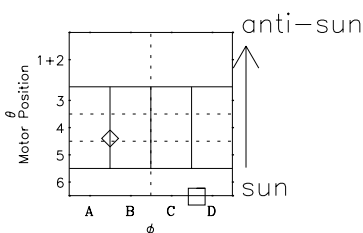

Galileo EPD Real-Time Six-Sector 00331

Software Version: RTLINE_R6 V 1.20
Data Production: 18-05-01
Plot Production: Mon Sep 17 16:26:57 2001

◇ = Jupiter look direction
□ = Corotation look direction