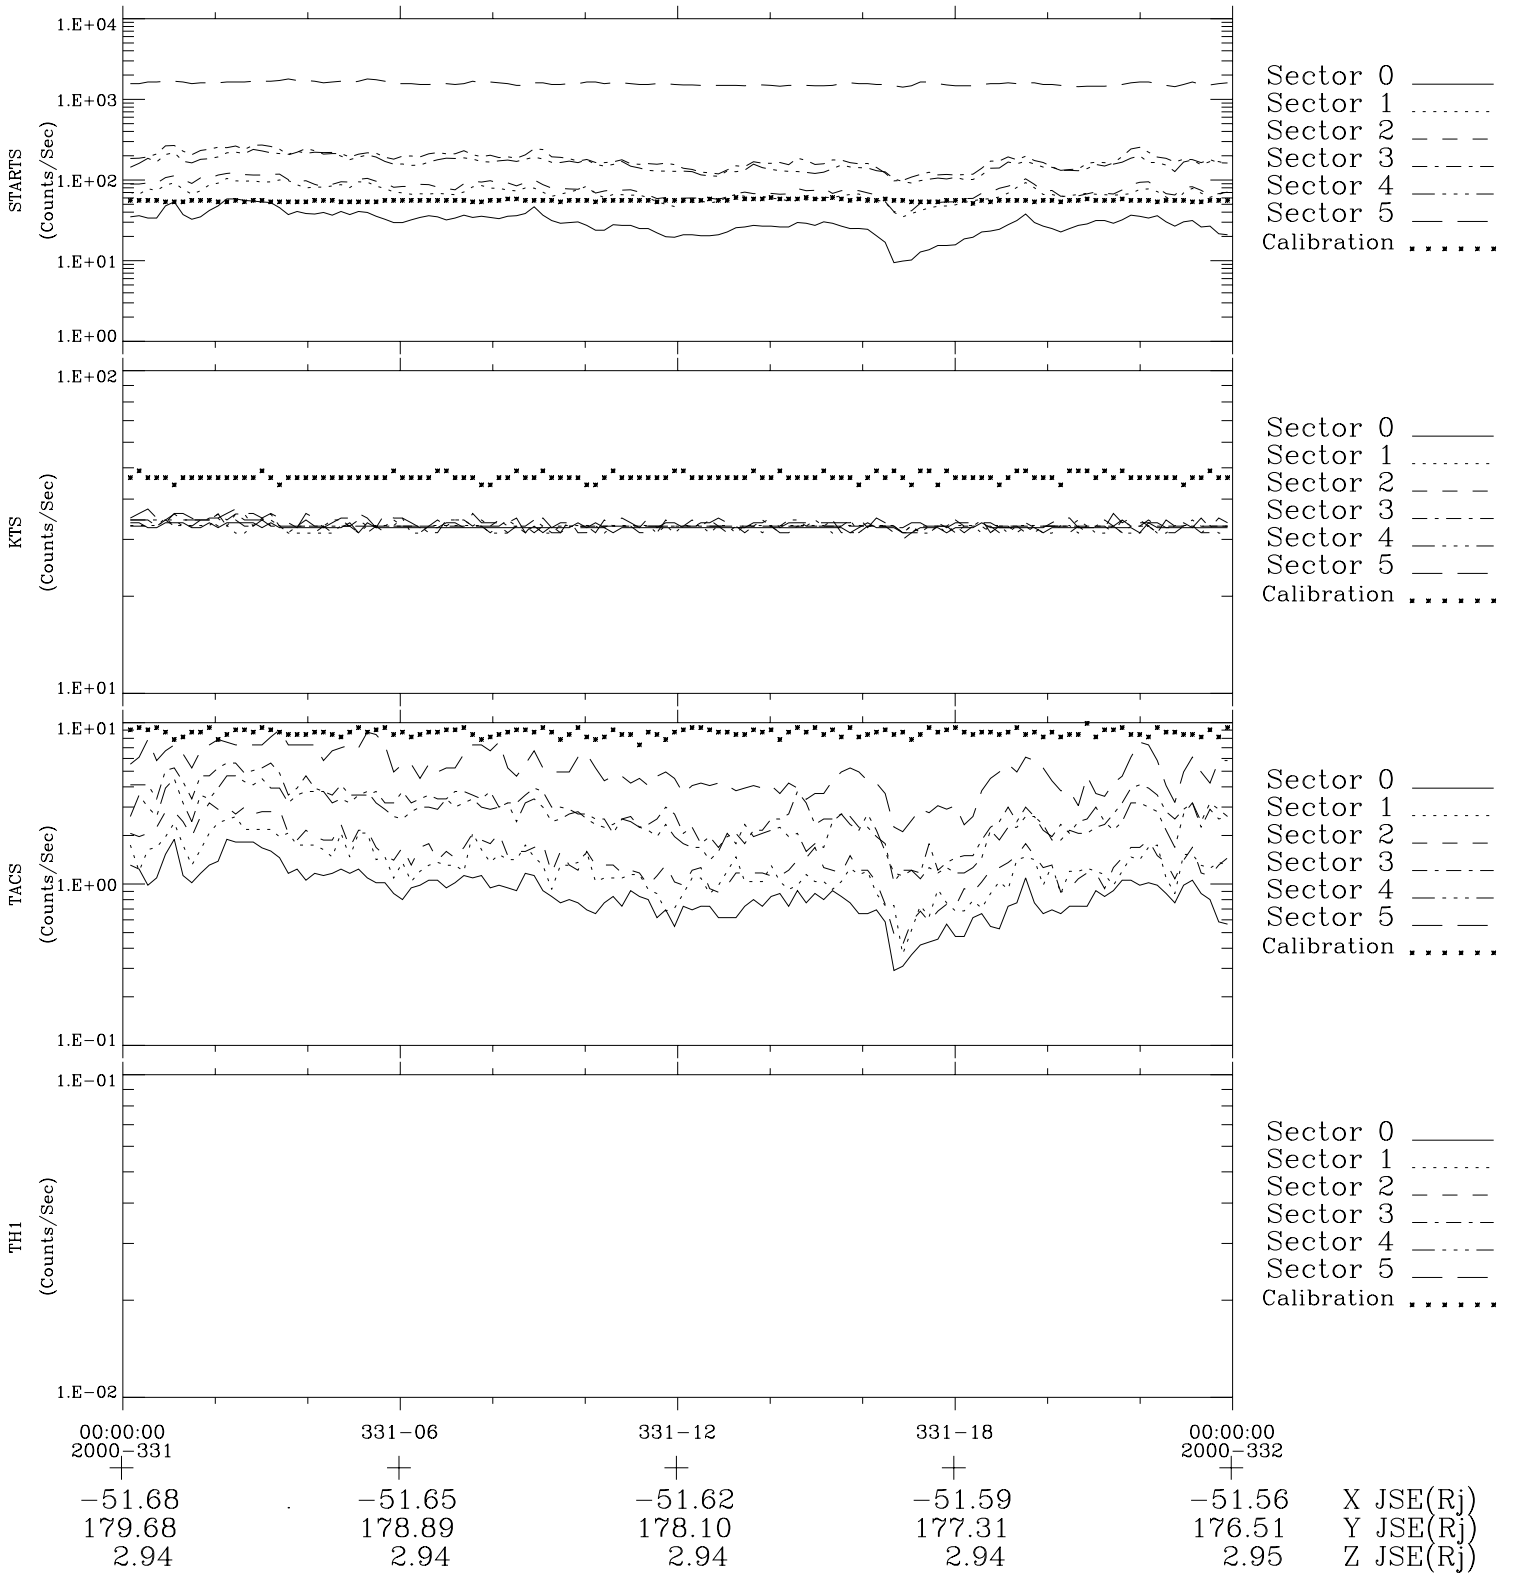

Galileo EPD Real-Time Six-Sector 00331

Software Version: RTLINE_R6 V 1.20
Data Production: 18-05-01
Plot Production: Mon Sep 17 16:26:57 2001

◇ = Jupiter look direction
□ = Corotation look direction