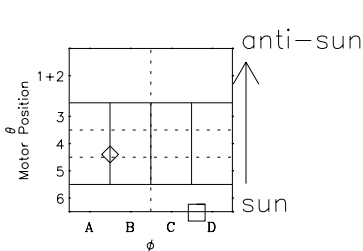

# Galileo EPD Real-Time Six-Sector 00331

Software Version: RTLINE\_R6 V 1.20  
Data Production: 18-05-01  
Plot Production: Mon Sep 17 16:26:57 2001

◇ = Jupiter look direction  
□ = Corotation look direction