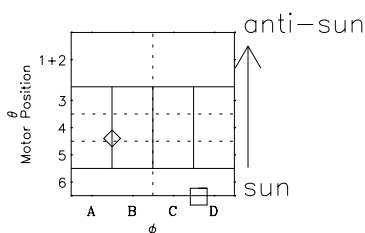

Galileo EPD Real-Time Six-Sector 00331

Software Version: RTLINE_R6 V 1.20
Data Production: 18-05-01
Plot Production: Mon Sep 17 16:26:55 2001

◇ = Jupiter look direction
□ = Corotation look direction