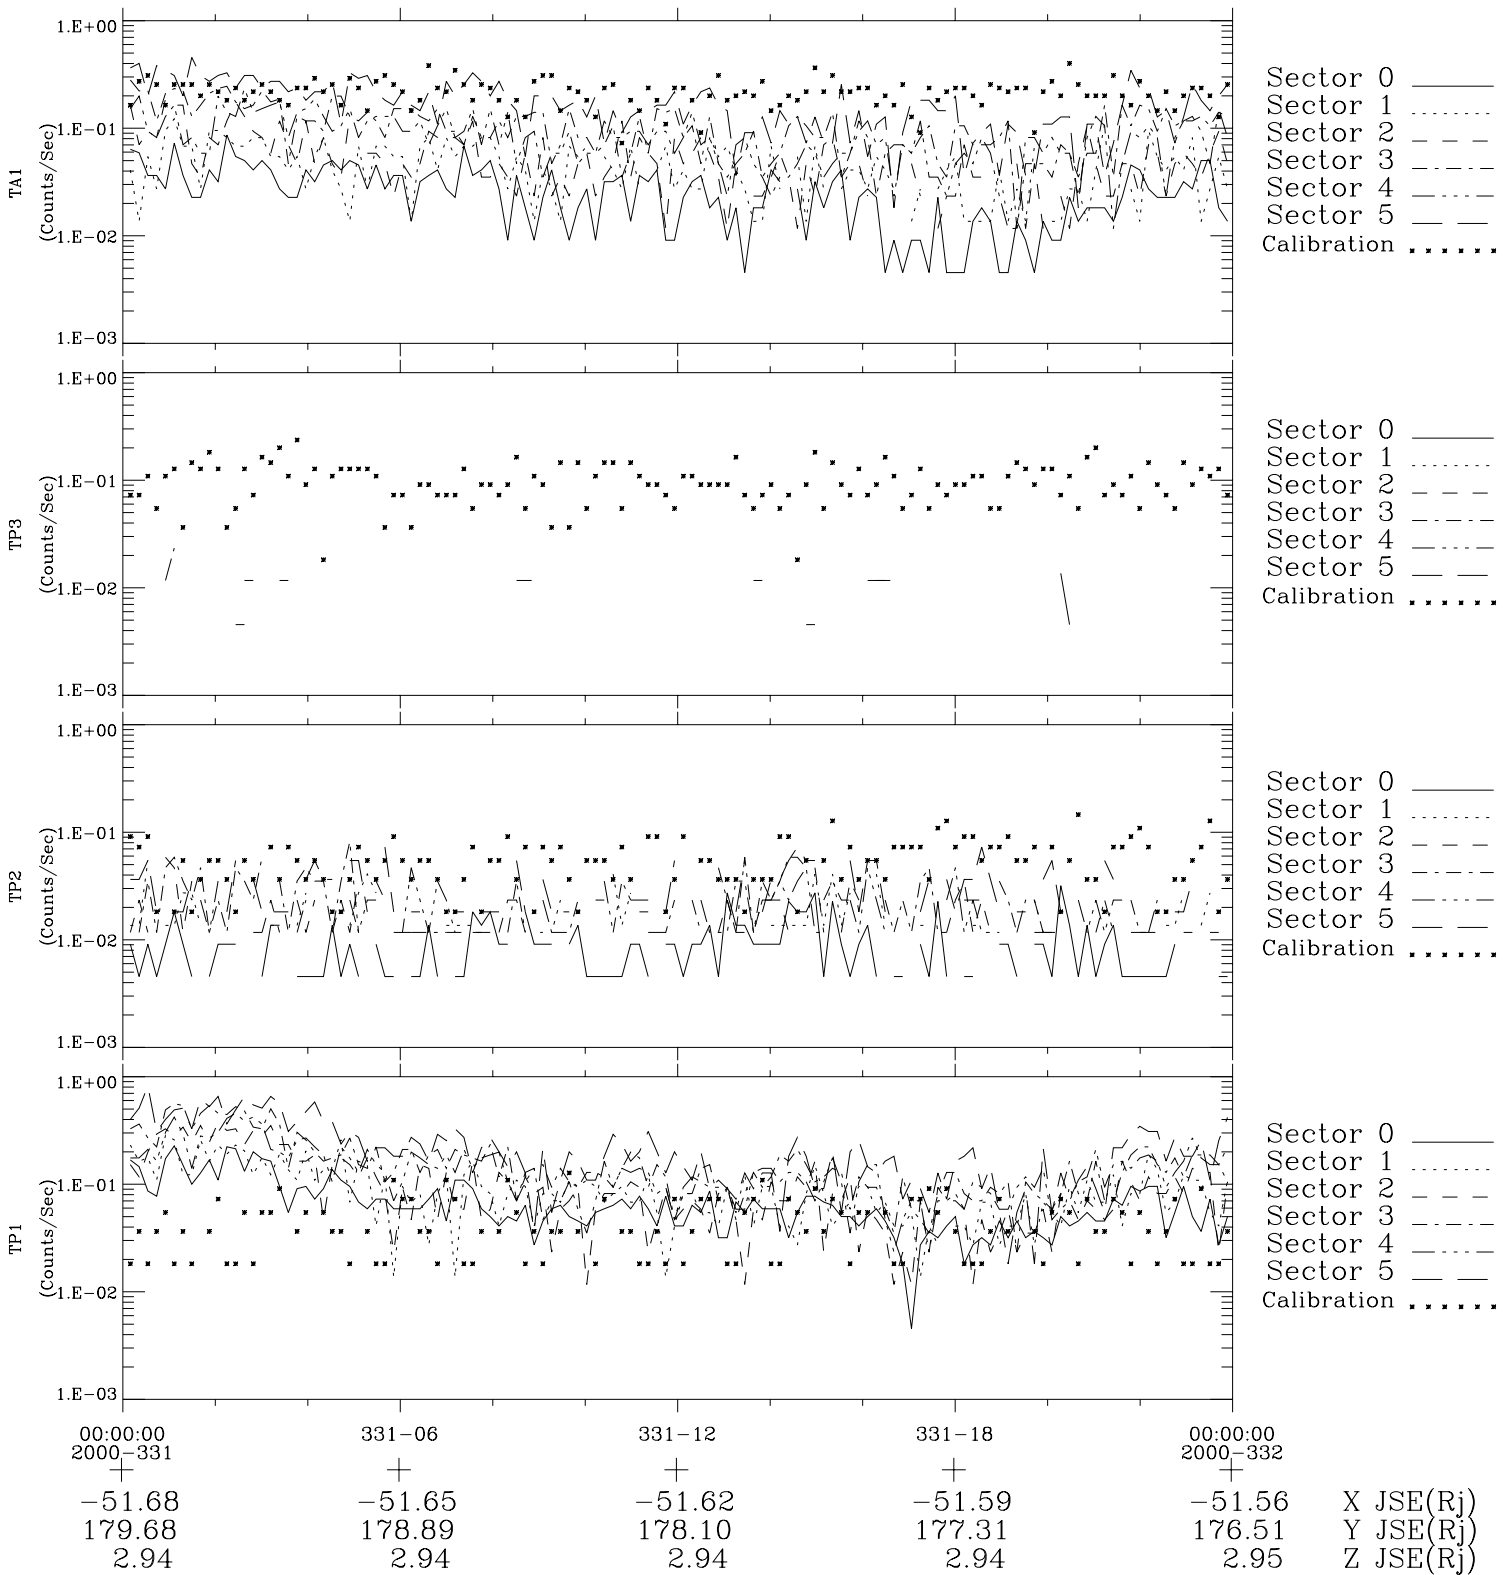

Galileo EPD Real-Time Six-Sector 00331

Software Version: RTLINE_R6 V 1.20
Data Production: 18-05-01
Plot Production: Mon Sep 17 16:26:55 2001

◇ = Jupiter look direction
□ = Corotation look direction