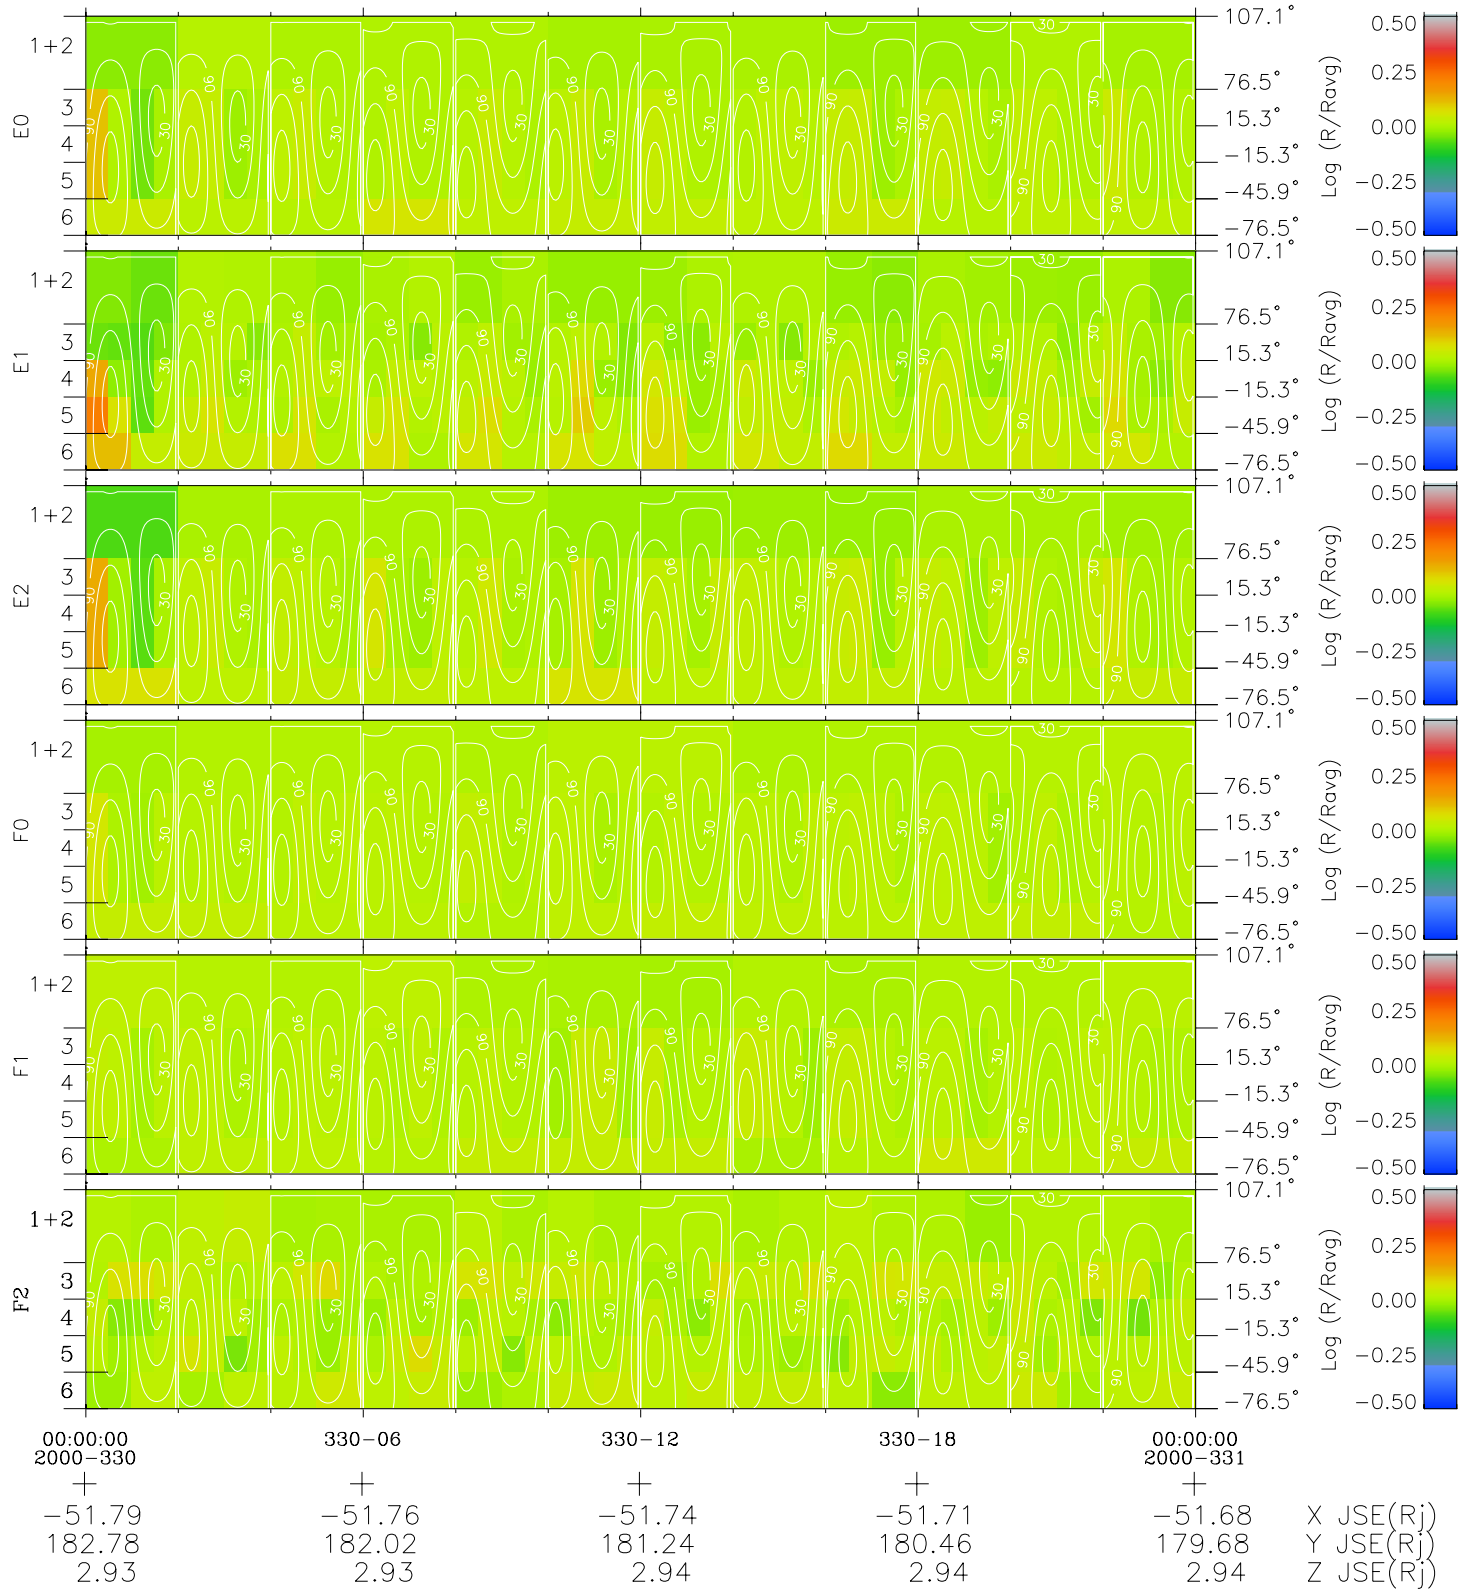

Galileo EPD Real Time All-Sky Anisotropies 00330

Software Version: RTSKY_MEAN V 1.20
 Data Production: 18-05-01
 Plot Production: Mon Sep 17 16:17:02 2001
 Color File: wondr3
 Geofactor File: 1.1

◇ = Jupiter look direction
 □ = Corotation look direction