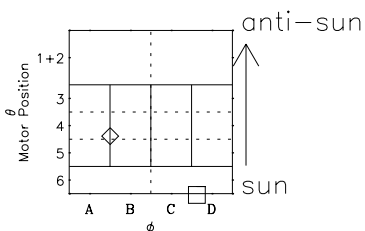

Galileo EPD Real-Time Six-Sector 00330

Software Version: RTLINE_R6 V 1.20
Data Production: 18-05-01
Plot Production: Mon Sep 17 16:18:52 2001

◇ = Jupiter look direction
□ = Corotation look direction