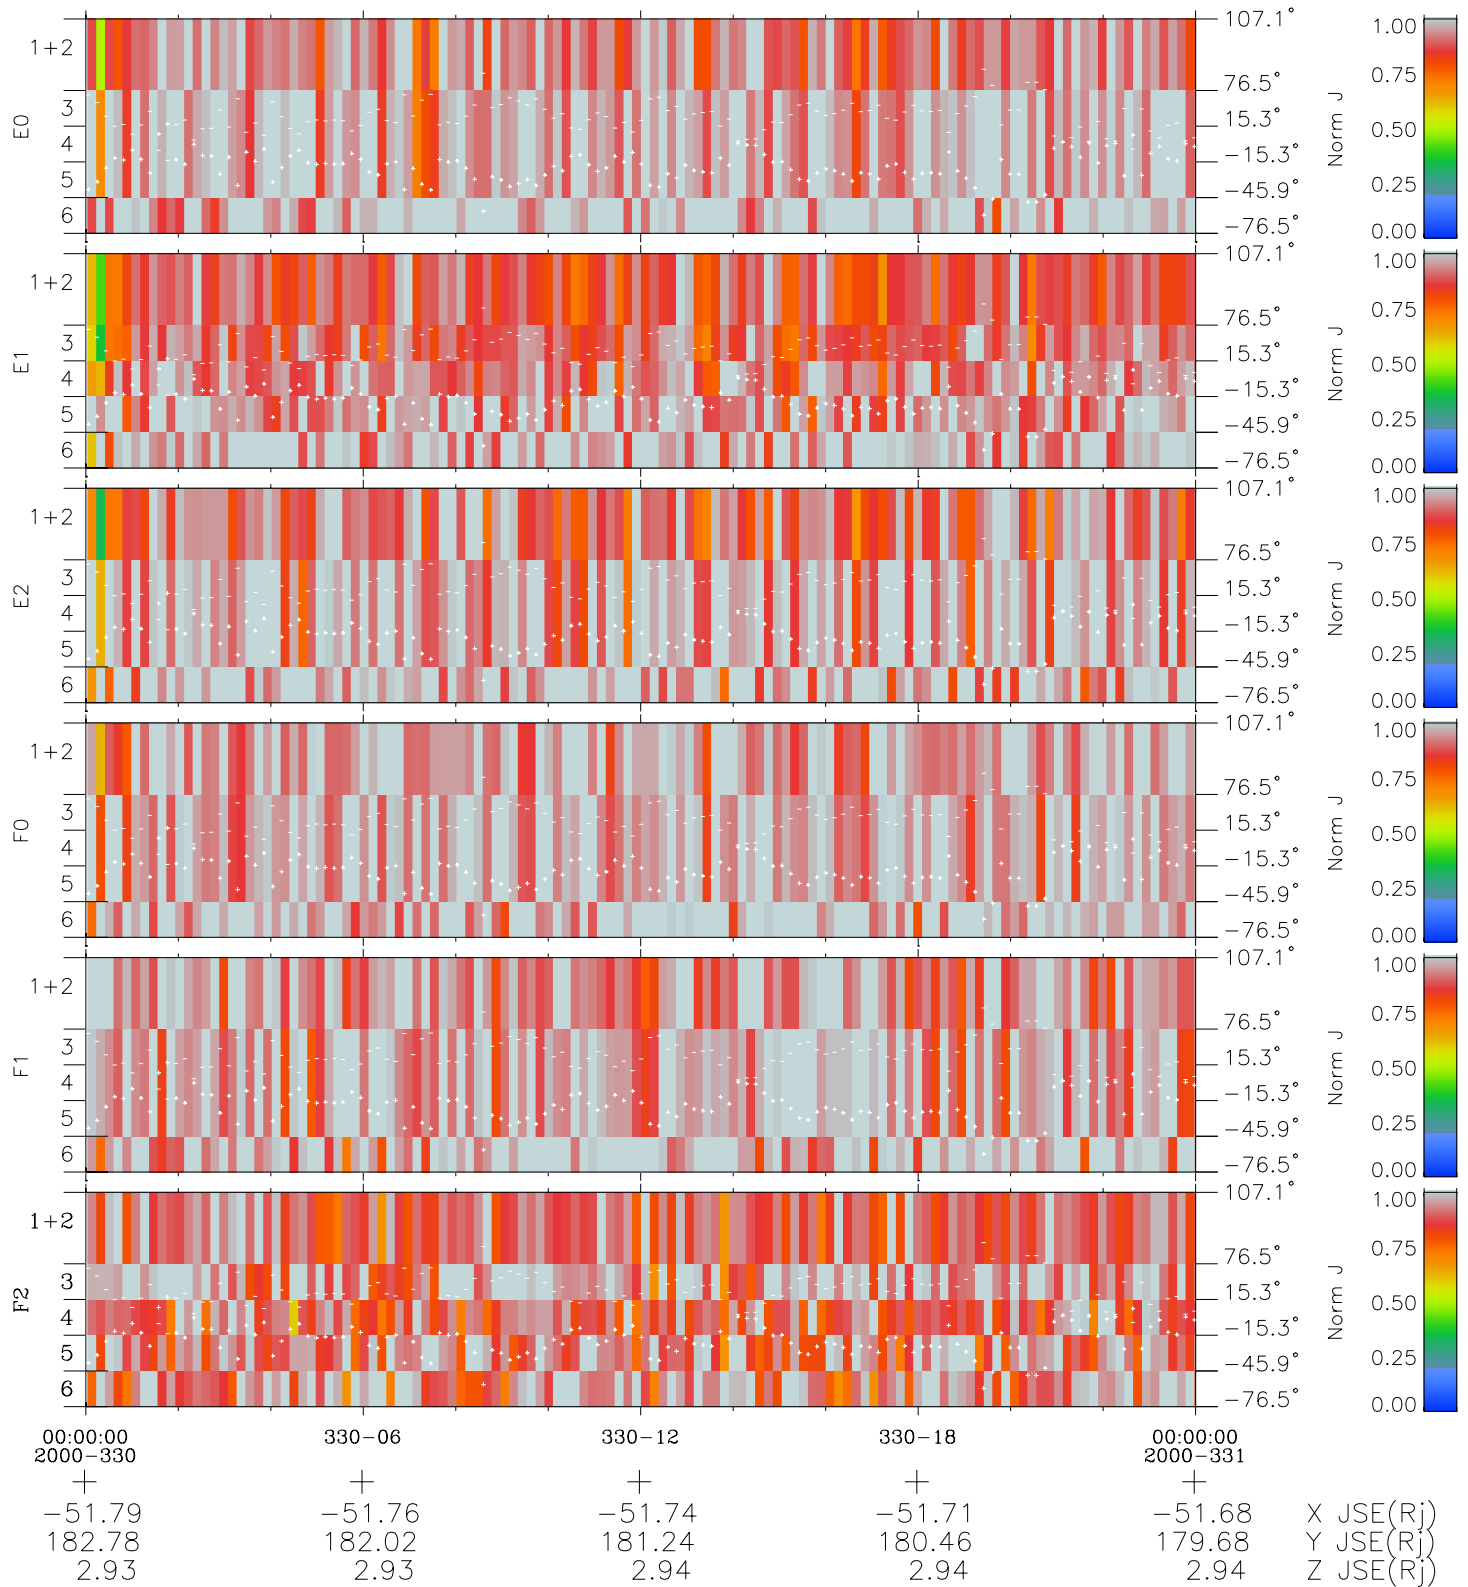

# Galileo EPD Real Elevation Anisotropies 00330

Software Version: RTELEV\_NORM V 1.20  
Data Production: 18-05-01  
Plot Production: Mon Sep 17 16:18:06 2001  
Color File: wondr3  
Geofactor File: 1.1

- ◇ = Jupiter look direction
- = Corotation look direction