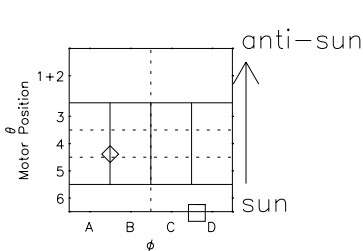

# Galileo EPD Real Elevation Anisotropies 00330

Software Version: RTELEV\_NORM V 1.20  
Data Production: 18-05-01  
Plot Production: Mon Sep 17 16:18:06 2001  
Color File: wondr3  
Geofactor File: 1.1

- ◇ = Jupiter look direction
- = Corotation look direction