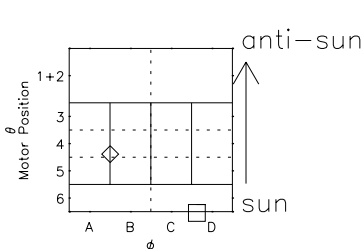

- = Jupiter look direction
- = Corotation look direction